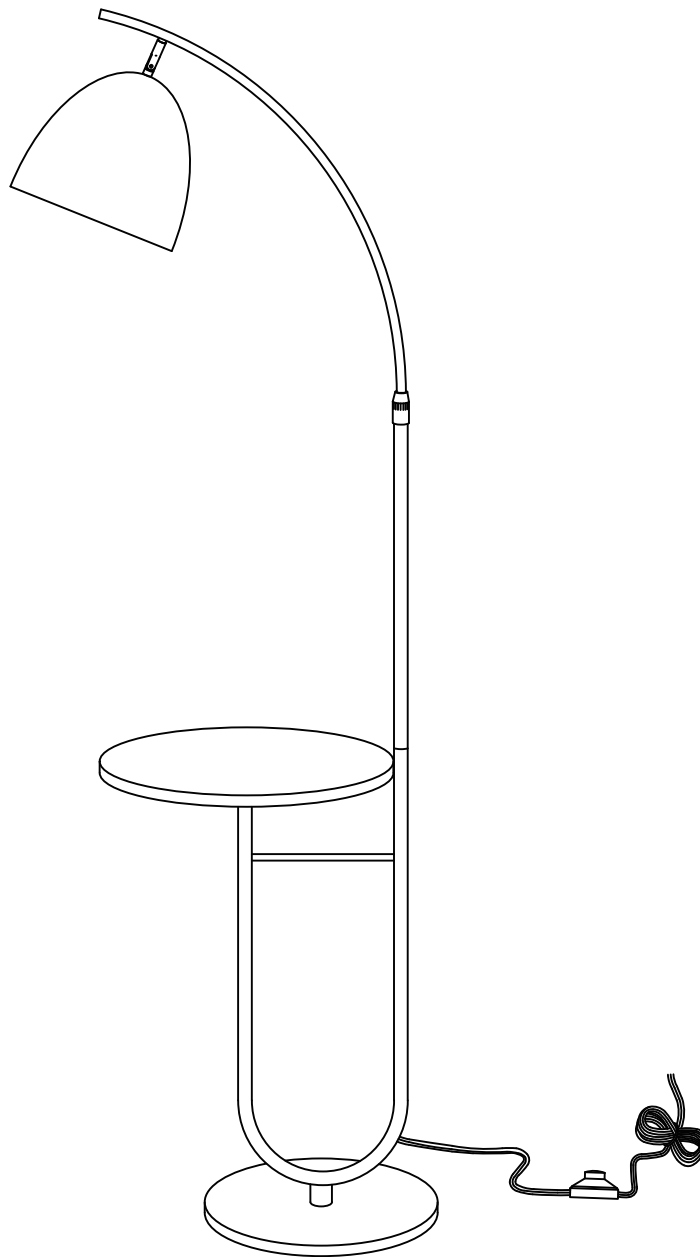

INcnc004_UK_FR_ES_DE_IT

B31-354

IMPORTANT, RETAIN FOR FUTURE REFERENCE: READ CAREFULLY

ASSEMBLY INSTRUCTION

can rotate 90°

⑤

MAX40W
(Not included)

lock

Adjustable
length

release

③

②

④

①