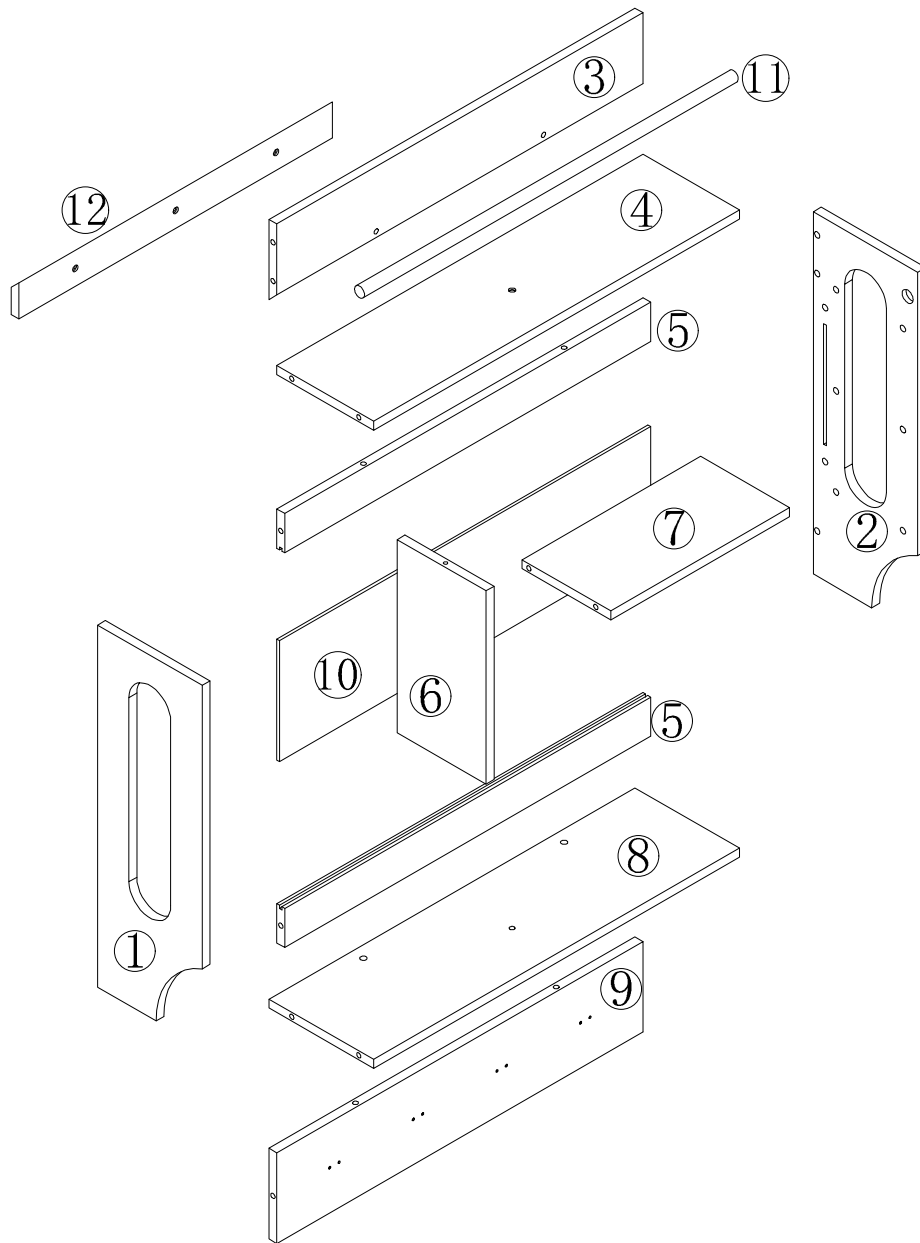

# ASSEMBLY INSTRUCTION

Disassembly and installation of accessories

A 28PCS	B 28PCS	C 4PCS	D 8PCS	E 4PCS	F 3PCS	G 3PCS	H 1PC
15*10mm	6*28mm	∅6mm	∅3.5*14mm	∅7*38mm	7*30mm	∅4*45mm	M4

Note : Do not tighten bolts fully until all parts are connected!

Nota: No apriete los tornillos completamente hasta que todas las partes están conectadas!

1

A side

H	1PC	B	2PCS
6*28mm			

2

A

A	2PCS
15*10mm	

3

A side

B side

B	4PCS
6*28mm	

4

CX4  
DX8

B side

C	4PCS	D	8PCS
Ø6mm		Ø3.5*14mm	

5

A side

A side

A	4PCS
15*10mm	

6

B

B	2PCS
6*28mm	

7

A