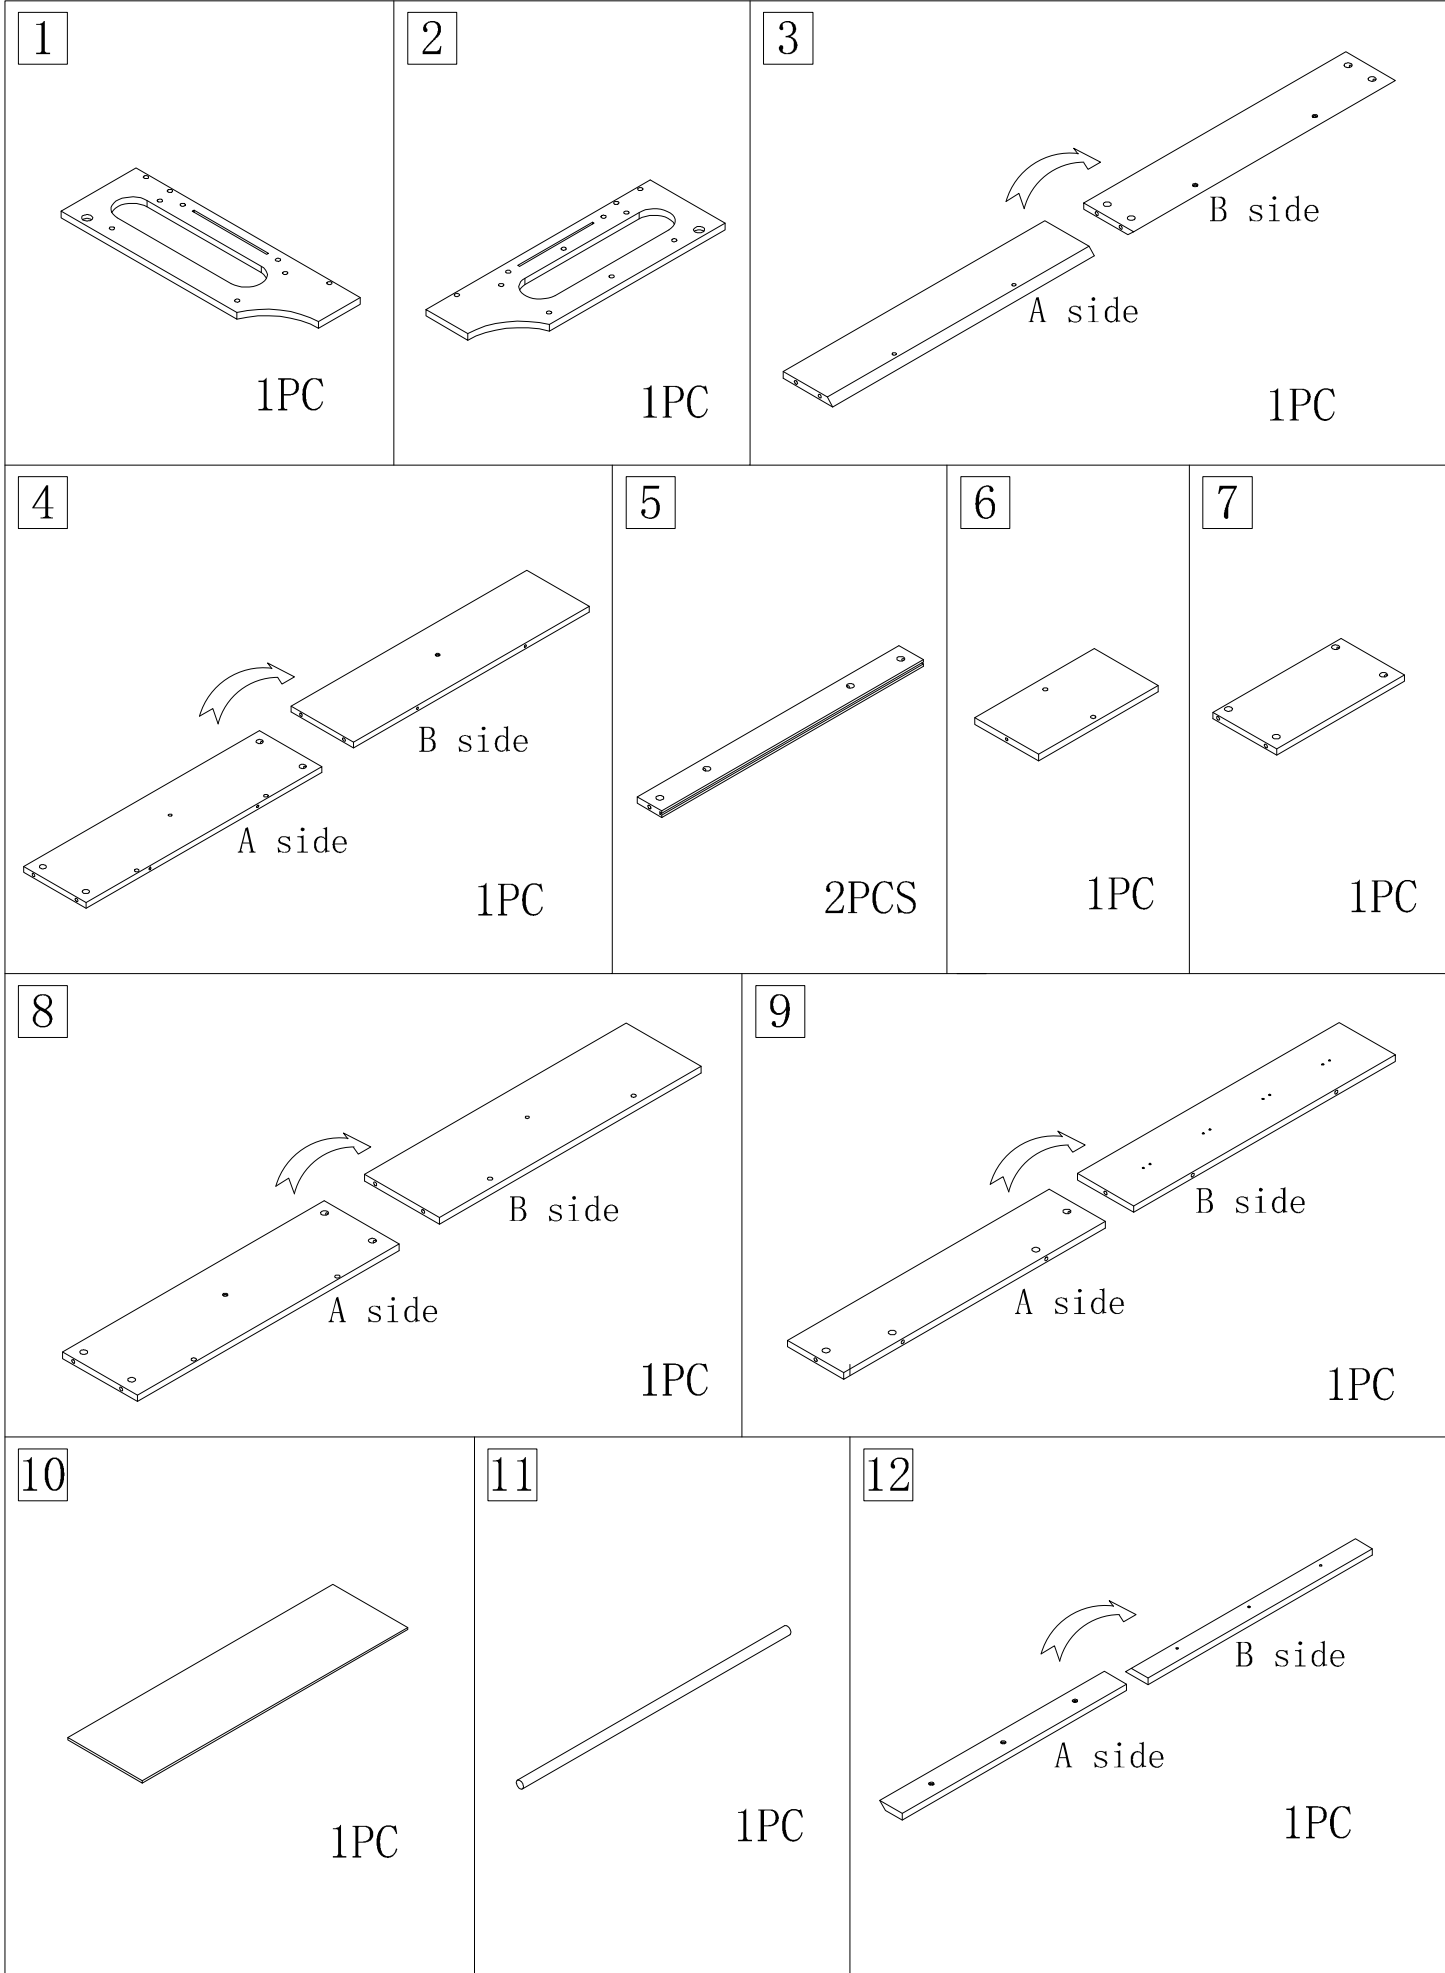

# ASSEMBLY INSTRUCTION

Disassembly and installation of accessories

A 28PCS	B 28PCS	C 4PCS	D 8PCS	E 4PCS	F 3PCS	G 3PCS	H 1PC
15*10mm	6*28mm	∅6mm	∅3.5*14mm	∅7*38mm	7*30mm	∅4*45mm	M4

Note : Do not tighten bolts fully until all parts are connected!

Nota: No apriete los tornillos completamente hasta que todas las partes están conectadas!

1

A side

H	1PC	B	2PCS
6*28mm			

2

A

A	2PCS
15*10mm	

3

A side

B side

B	4PCS
6*28mm	

4

CX4  
DX8

B side

C	4PCS	D	8PCS
Ø6mm		Ø3.5*14mm	

5

A side

A side

A	4PCS
15*10mm	

6

B

B	2PCS
6*28mm	

7

A