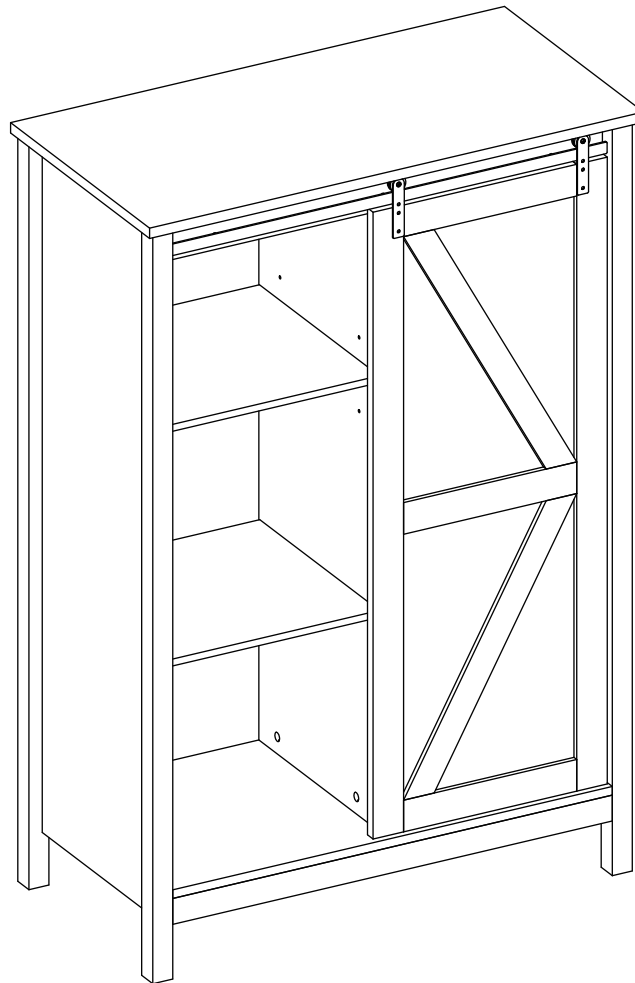

838-040GY/ WT

Dimension

Width 89cm

Depth 45cm

Height 132.4cm

Assembly Instruction

PACKING DETAILS: TOTAL 2 BOXES

BOX 1/2:

PART NO.	PARTS	QTY
(B)		x1
(C)		x1
(D)		x1
(E)		x1
(F)		x1
(G)		x1
(I)		x1
(L)		x2
(O)		x1

PART NO.	PARTS	QTY
(1)		x32
(2)		x36
(3)		x42
(4)		x2
(5)		x2
(6)	 Φ4*40mm	x4
(7)	 Φ4*30mm	x2
(8)	 Φ4*15mm	x6
(9)		x8
(10)		x1
(11)		x8
(12)		x3
(13)		x1
(14)		x2
(15)		x4
(16)		x2
(17)		x2
(18)		x1
(19)		x8
(20)		x2