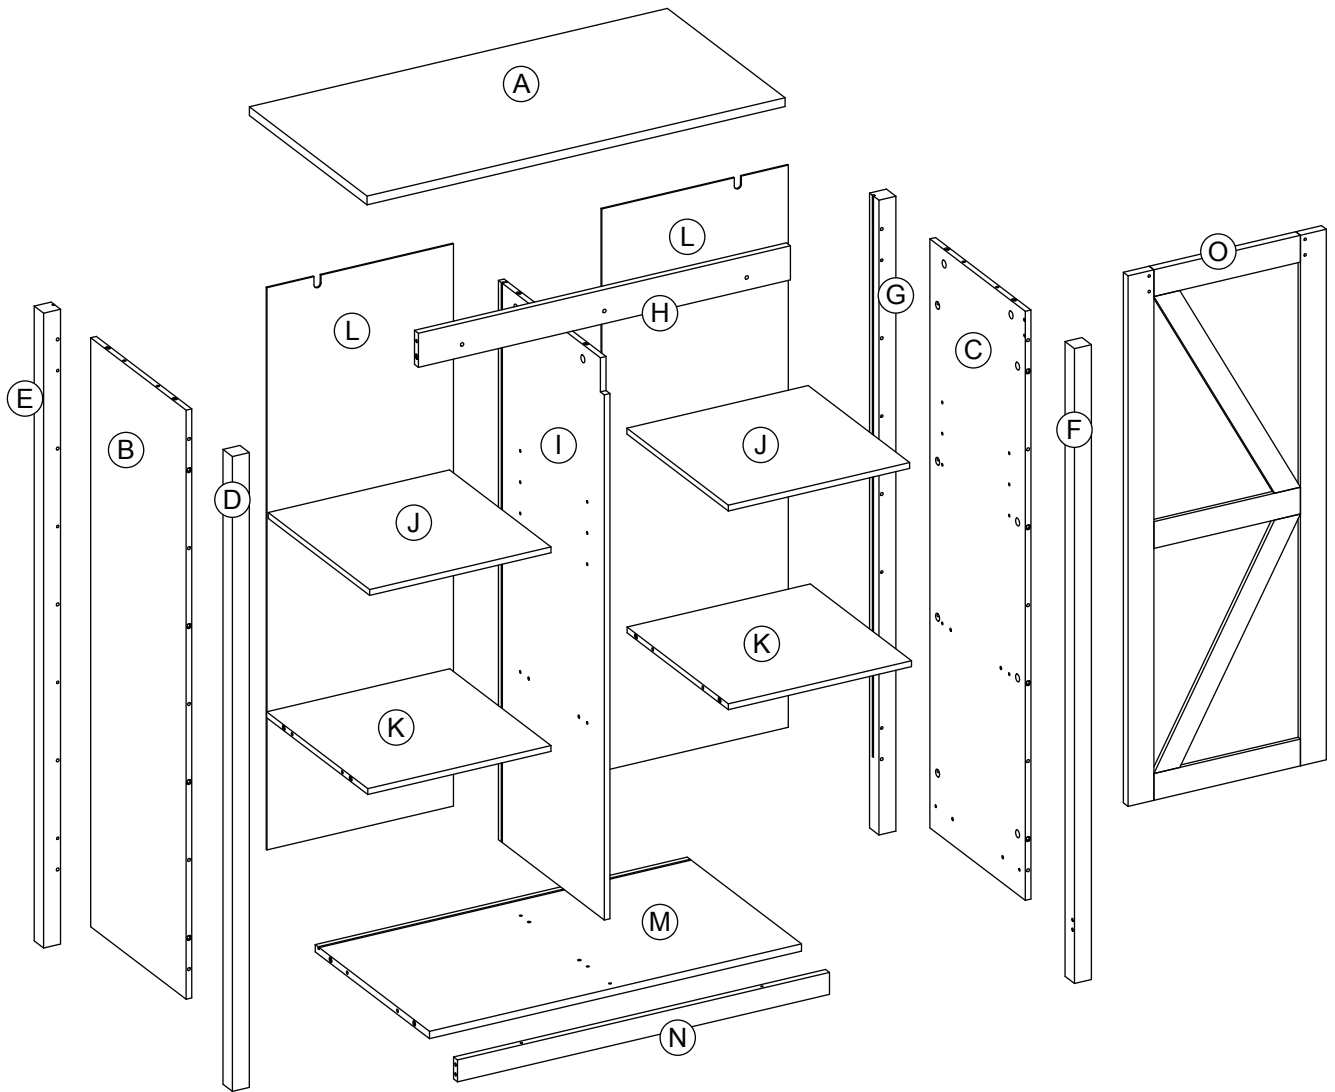

838-040GY/ WT

Dimension

Width 89cm

Depth 45cm

Height 132.4cm

Assembly Instruction

PACKING DETAILS: TOTAL 2 BOXES

BOX 1/2:

PART NO.	PARTS	QTY
(B)		x1
(C)		x1
(D)		x1
(E)		x1
(F)		x1
(G)		x1
(I)		x1
(L)		x2
(O)		x1

PART NO.	PARTS	QTY
(1)		x32
(2)		x36
(3)		x42
(4)		x2
(5)		x2
(6)	 Φ4*40mm	x4
(7)	 Φ4*30mm	x2
(8)	 Φ4*15mm	x6
(9)		x8
(10)		x1
(11)		x8
(12)		x3
(13)		x1
(14)		x2
(15)		x4
(16)		x2
(17)		x2
(18)		x1
(19)		x8
(20)		x2