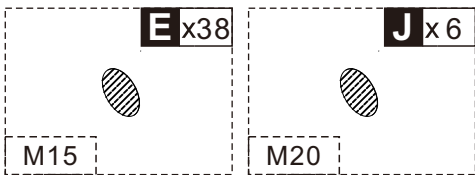

TOOLS RECOMMENDED

B x 12

M5*40

B x 6

M5*40

US

001-877-644-9366
customerservice@aosom.com

CA