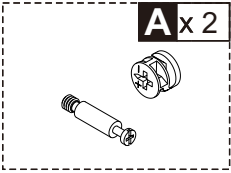

TOOLS RECOMMENDED

B x 12

M5*40

B x 6

M5*40

US

001-877-644-9366
customerservice@aosom.com

CA