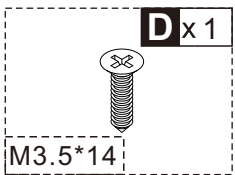

TOOLS RECOMMENDED

B x 12

M5*40

B x 6

M5*40

US

001-877-644-9366
customerservice@aosom.com

CA