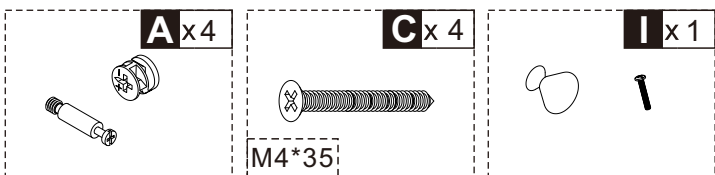

TOOLS RECOMMENDED

B x 12

M5*40

B x 6

M5*40

US

001-877-644-9366
customerservice@aosom.com

CA