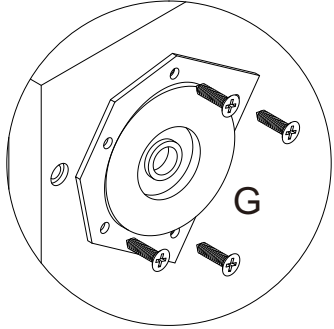

TOOLS RECOMMENDED

B x 12

M5*40

B x 6

M5*40

US

001-877-644-9366
customerservice@aosom.com

CA