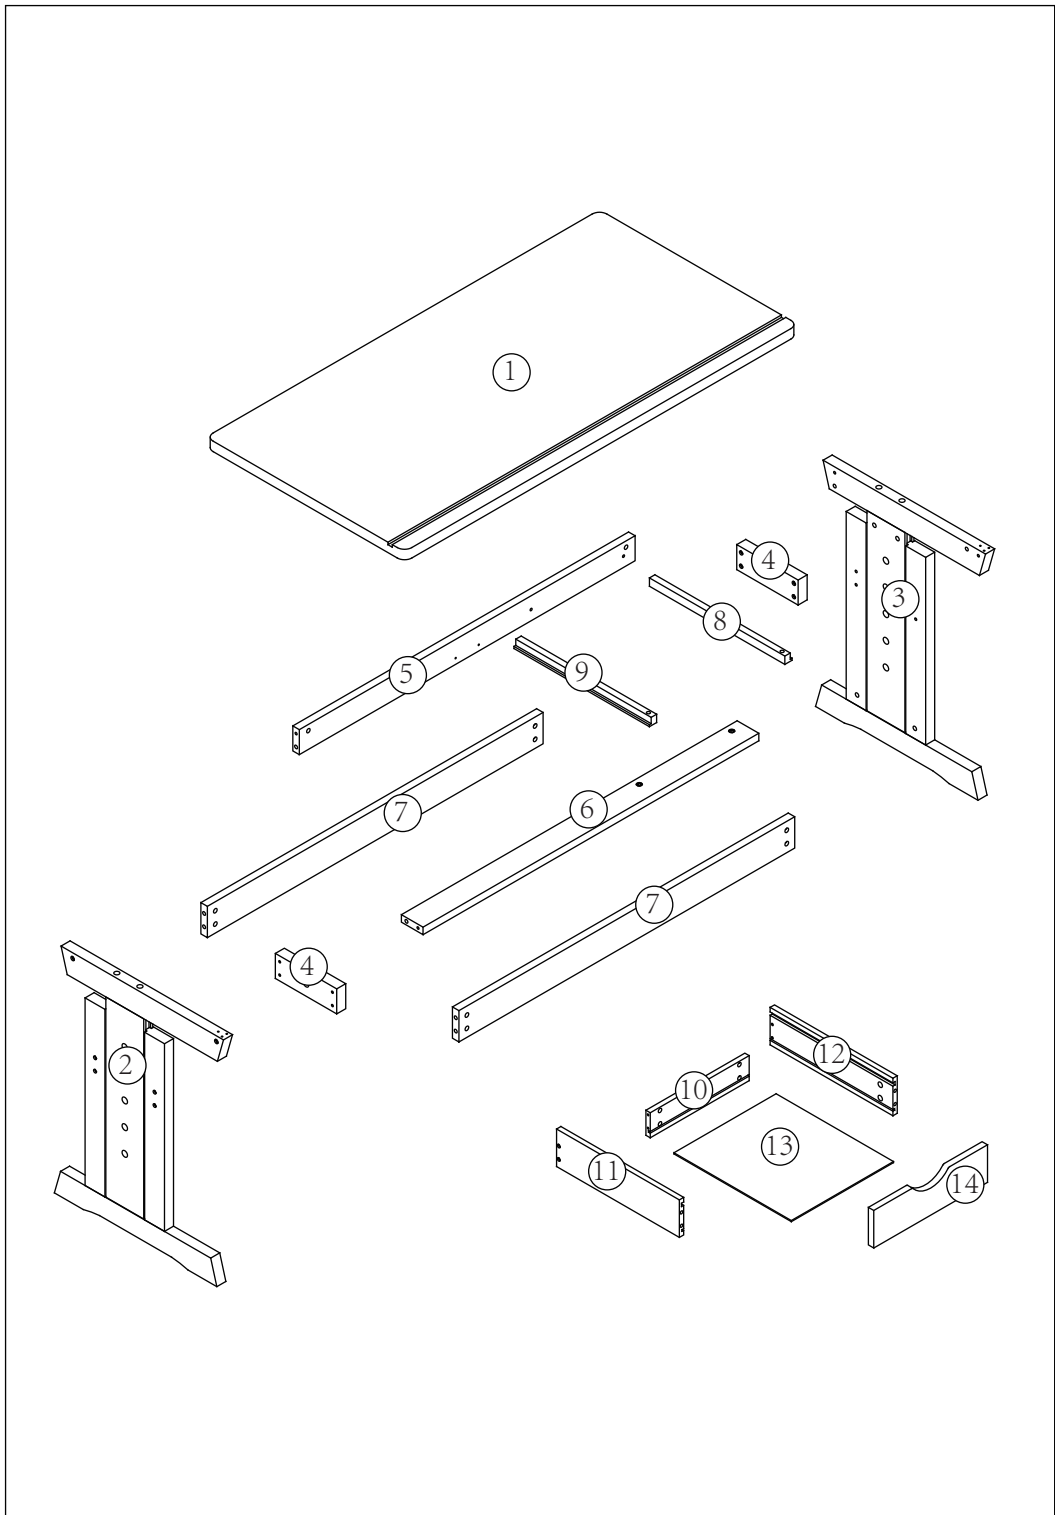

Please read these instructions and warranty information carefully before use and keep them properly for future reference.

PACKING DETAILS:TOTAL 1 BOXE

BOX 1/1:

PARTNO.	PARTS	QTY
①		x1
②		x1
③		x1
④		x2
⑤		x1
⑥		x1
⑦		x2
⑧		x1
⑨		x1
⑩		x1
⑪		x1
⑫		x1
⑬		x1
⑭		x1

PART NO.	PARTS	QTY
Ⓐ		x4
Ⓑ		x12
Ⓒ		x14
Ⓓ		x1
Ⓔ		x2
Ⓕ		x2
Ⓖ		x2
Ⓗ		x2
Ⓘ		x2
Ⓙ		x16
Ⓚ		x1
Ⓛ		x4
Ⓜ		x4
Ⓝ		x4
Ⓞ		x4
Ⓟ		x1
Ⓠ		x8
Ⓡ		x2
Ⓢ		x4

Assembly Instructions

1

Assembly Instructions

2

3

Assembly Instructions