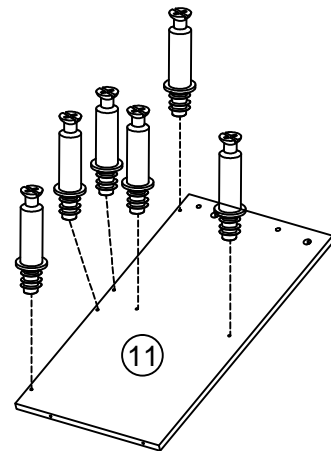

12"

3 Hours

Part.	Item.	QTY.	
A	M5X45	26	
B		26	
C	M3.5X14	24	
D	M5X40	32	
E	M6X40	2	
F	M6	2	
G	M6X45	2	
H	M4X20	6	
I	M4X96	3	
J	M6X25	6	
K	M3X25	4	
L		4	
M		2	
			
			

5X45mm bolt installation as below

1

.SCREWS	
C	M3.5X14
	6 PCS 

2

.SCREWS	
A	M5X45
	8 PCS 

3

.SCREWS	
B	M5X45
	4 PCS 

4

.SCREWS

B  M5X45
4 PCS 