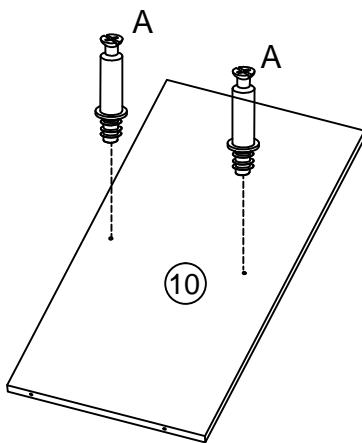

1

.SCREWS	
C	M3.5X14
	6 PCS

2

.SCREWS	
A	M5X45
	8 PCS

3

.SCREWS	
B	M5X45
	4 PCS