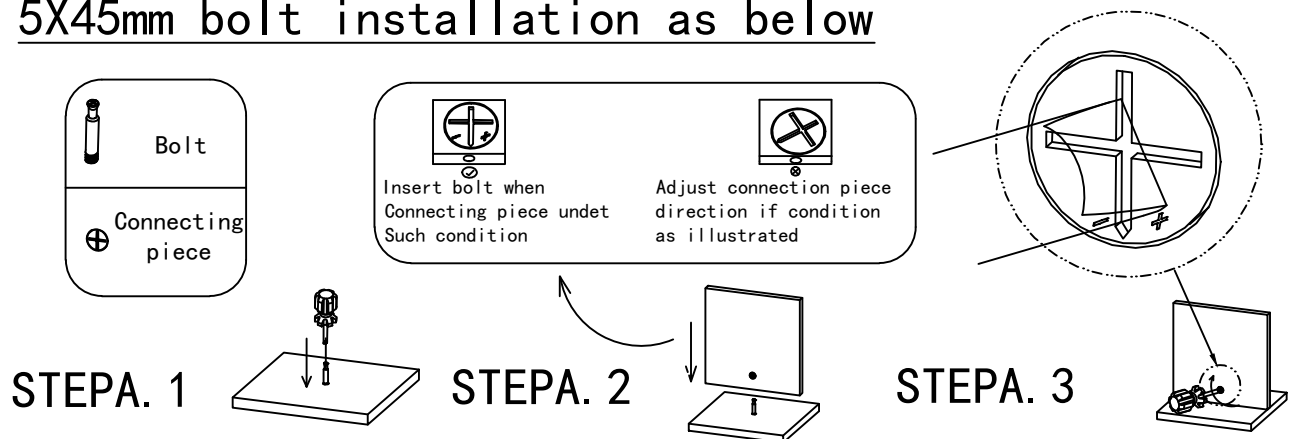

12"

3 Hours

Part.	Item.	QTY.	
A	M5X45	26	
B		26	
C	M3.5X14	24	
D	M5X40	32	
E	M6X40	2	
F	M6	2	
G	M6X45	2	
H	M4X20	6	
I	M4X96	3	
J	M6X25	6	
K	M3X25	4	
L		4	
M		2	
			
			

5X45mm bolt installation as below

1