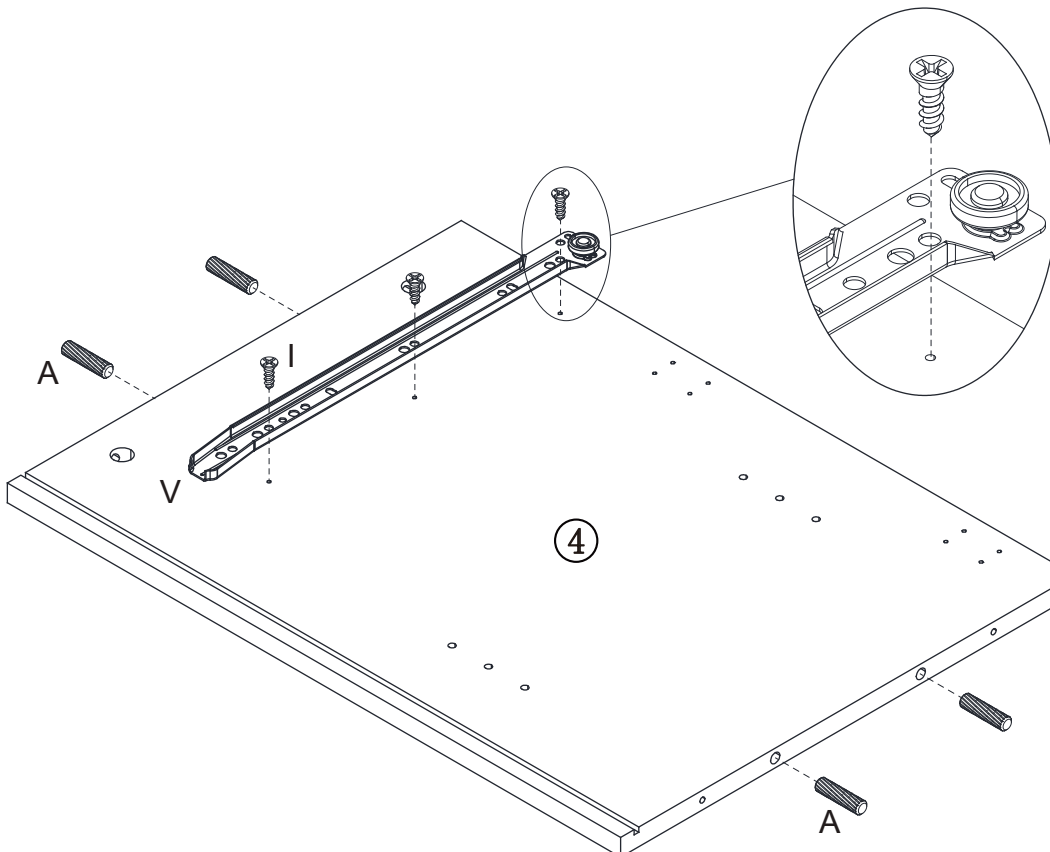

Assembly Instructions

1

2