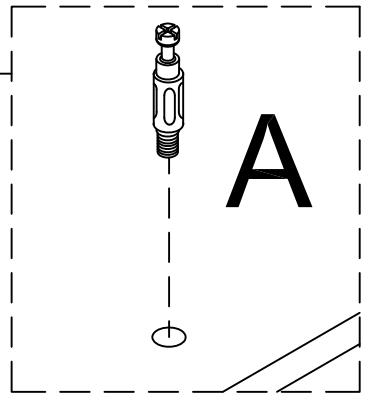

PARTS	
A	12 PCS