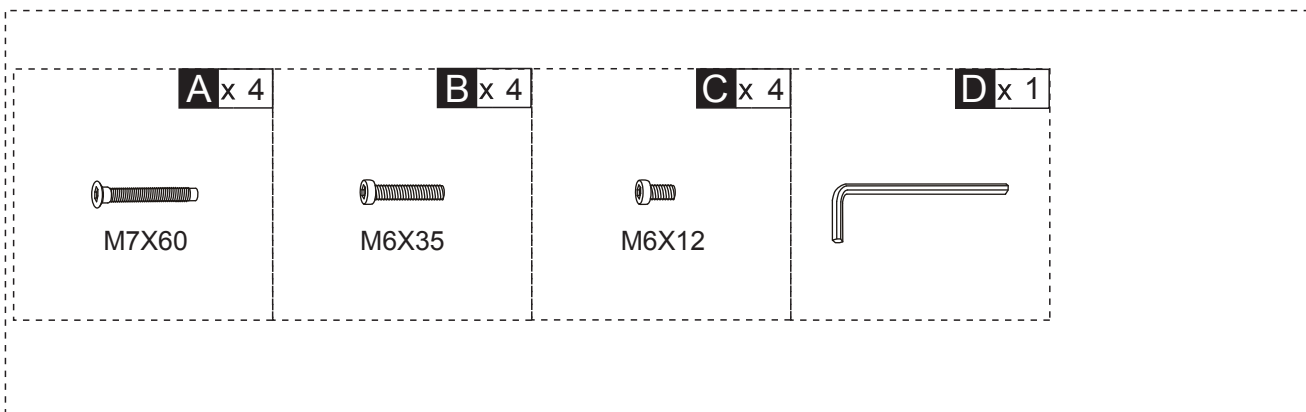

Dimension	
Width	110cm
Depth	48cm
Height	75/90cm

READ AND SAVE THIS INSTRUCTIONS FOR FUTURE USE

Ax 4
M7X60

Bx 4
M6X35

Cx 4
M6X12

Dx 1

Ax 4

Dx 1

M7X60

1x 2

3x 1

B x 4

M6X35

2 x 1

C x 4

M6X12

4 x 1