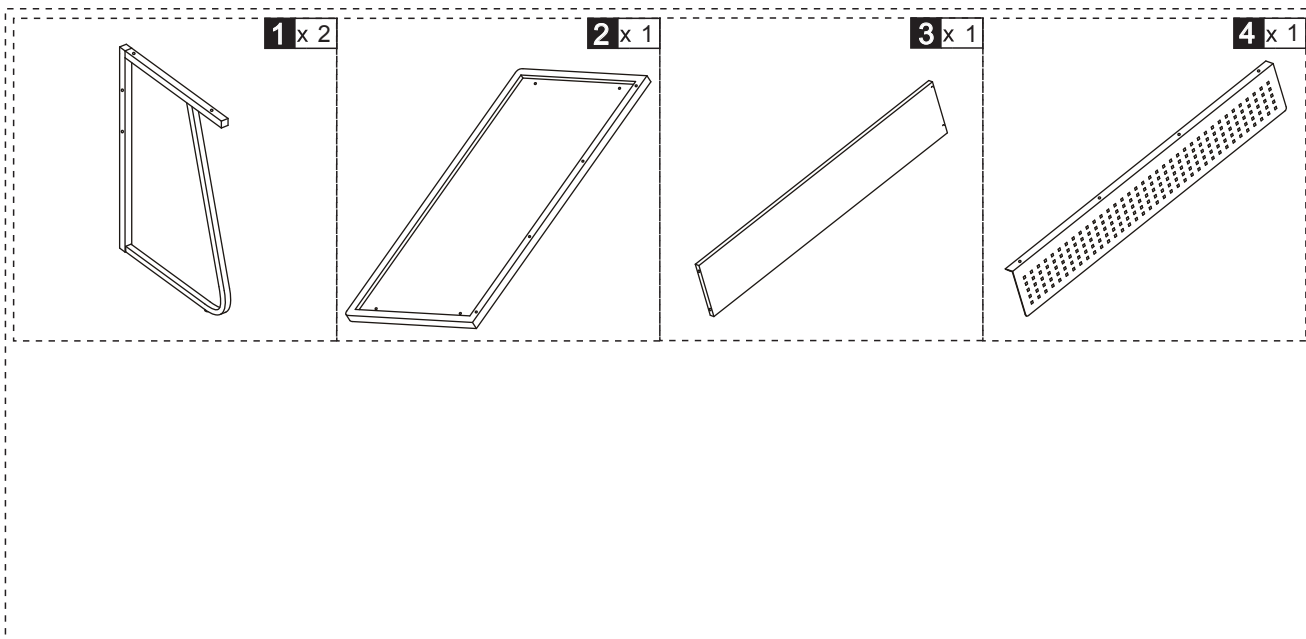

Dimension	
Width	110cm
Depth	48cm
Height	75/90cm

READ AND SAVE THIS INSTRUCTIONS FOR FUTURE USE

Ax 4
M7X60

Bx 4
M6X35

Cx 4
M6X12

Dx 1

Ax 4

Dx 1

4 x 1