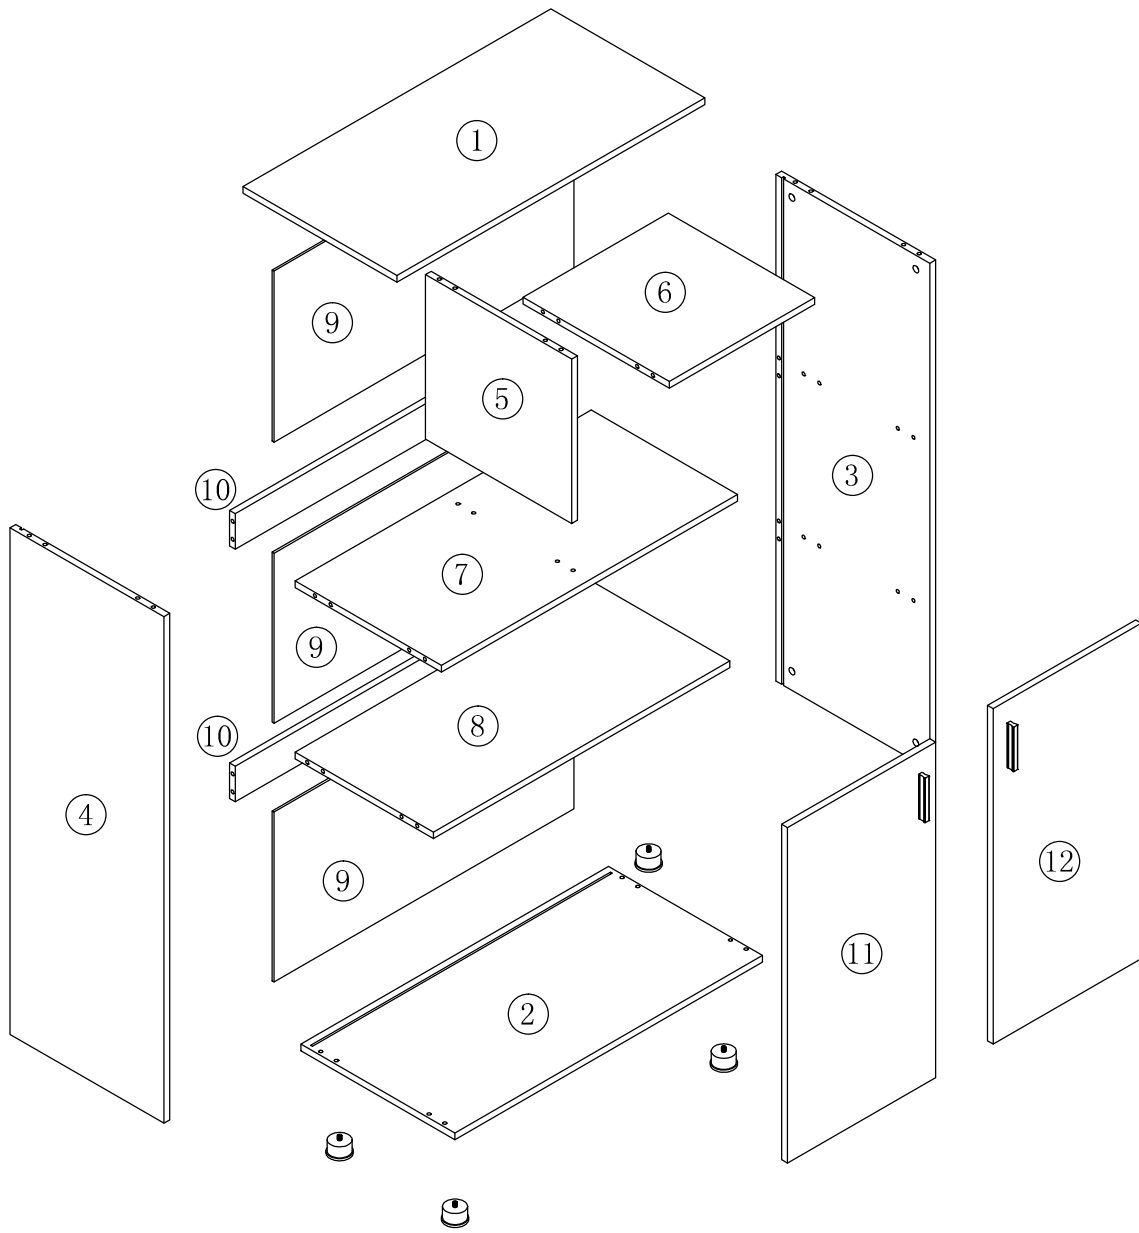

836-299GY/836-299V80/836-299WT

OPERATING INSTRUCTIONS

■ Part List

 <p>①</p> <p>X1</p>	 <p>②</p> <p>X1</p>	 <p>③</p> <p>X1</p>	 <p>④</p> <p>X1</p>
 <p>⑤</p> <p>X1</p>	 <p>⑥</p> <p>X1</p>	 <p>⑦</p> <p>X1</p>	 <p>⑧</p> <p>X1</p>

PART	QTY.	ITEM	
A	32	6*35MM	
B	24	∅15MM	
C	8	∅12MM	
D	24	∅8*40MM	
E	40	3.5*14MM	

PART	QTY.	ITEM	
F	4	4*18MM	
G			
			X2

■ Assembly Instructions

1

<b>A</b>	6*35MM	
<b>B</b>	φ15MM	
<b>D</b>	φ8*40MM	

2

<b>A</b>	6*35MM	
<b>B</b>	φ15MM	
<b>D</b>	φ8*40MM	