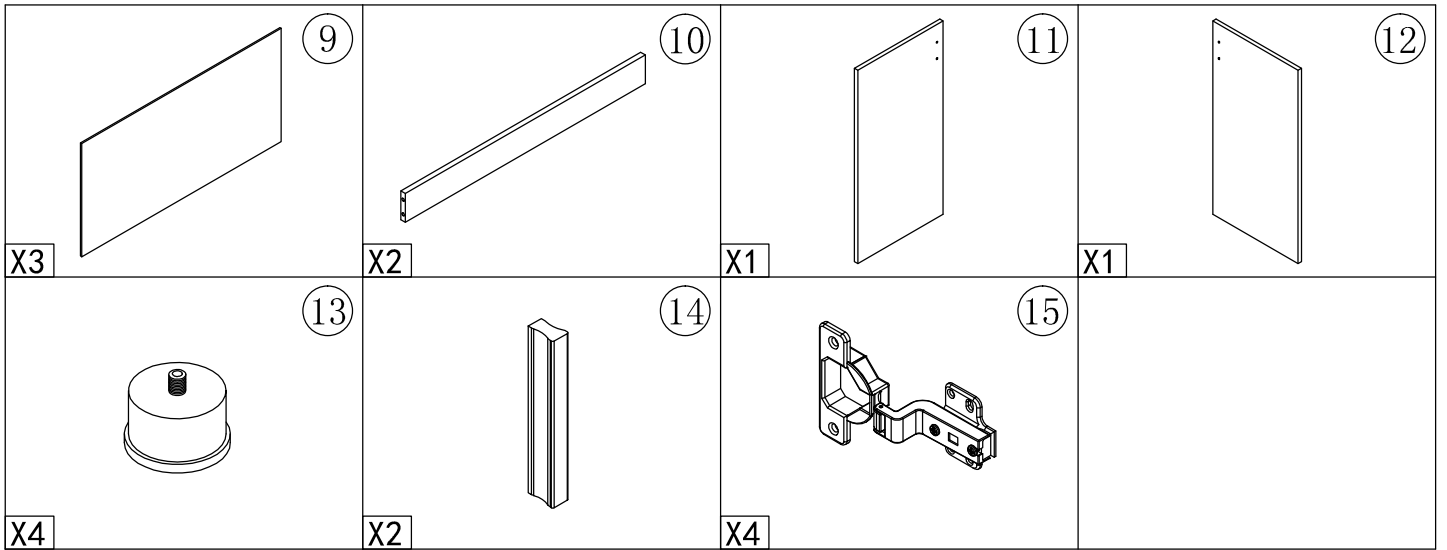

836-299GY/836-299V80/836-299WT

OPERATING INSTRUCTIONS

■ Part List

 <p>①</p> <p>X1</p>	 <p>②</p> <p>X1</p>	 <p>③</p> <p>X1</p>	 <p>④</p> <p>X1</p>
 <p>⑤</p> <p>X1</p>	 <p>⑥</p> <p>X1</p>	 <p>⑦</p> <p>X1</p>	 <p>⑧</p> <p>X1</p>

PART	QTY.	ITEM	
A	32	6*35MM	
B	24	∅15MM	
C	8	∅12MM	
D	24	∅8*40MM	
E	40	3.5*14MM	

PART	QTY.	ITEM	
F	4	4*18MM	
G			
			X2

■ Assembly Instructions

1

<b>A</b>	6*35MM	
<b>B</b>	φ15MM	
<b>D</b>	φ8*40MM	

2

<b>A</b>	6*35MM	
<b>B</b>	φ15MM	
<b>D</b>	φ8*40MM	