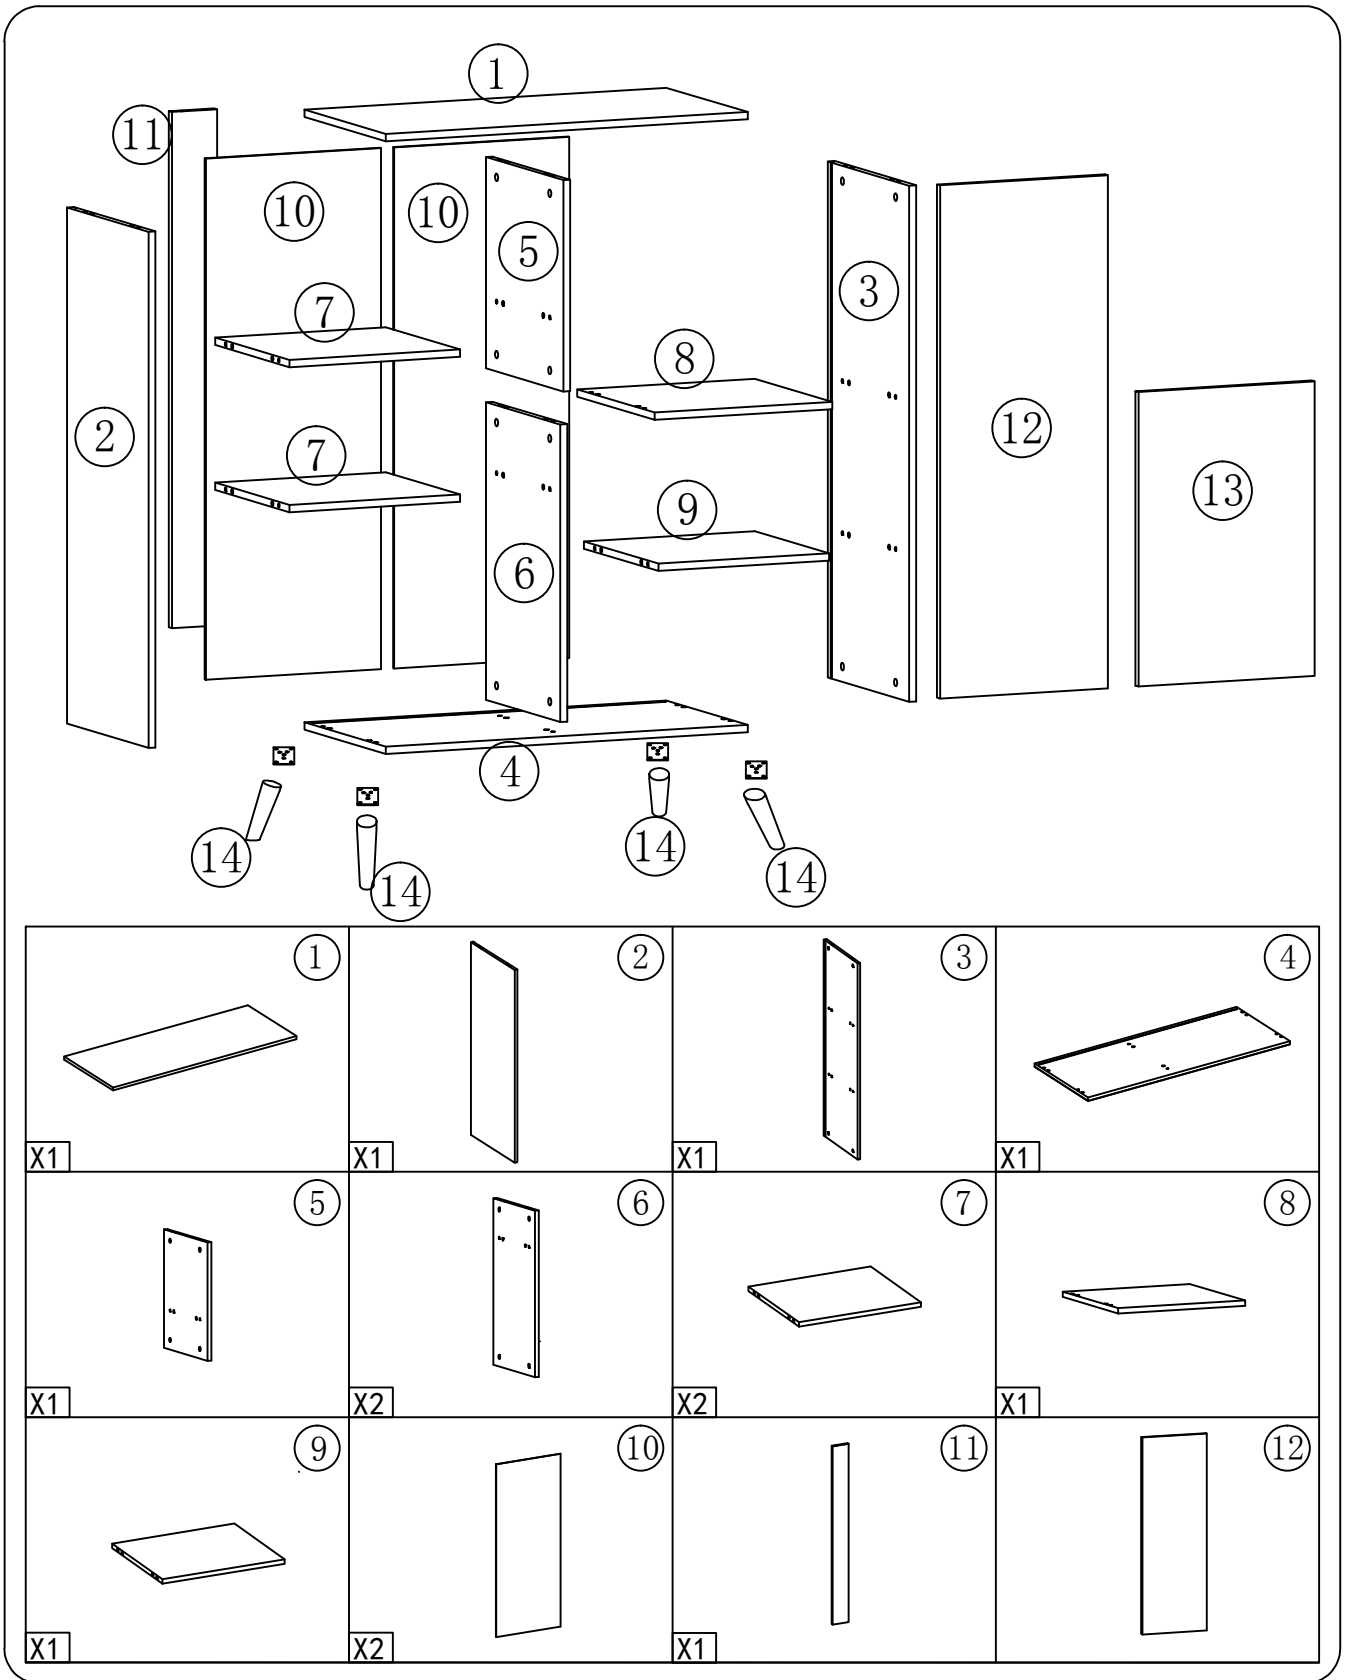

C000000

836-303

OPERATING INSTRUCTIONS

■ Part list

PART	QTY.	ITEM	
A	34	6*35MM	
B	22	φ15MM	
C	12	φ12MM	
D	30	φ8*40MM	

PART	QTY.	ITEM	
E	50	3.5*14MM	

■ Assembly Instructions

1

A	6*35MM	
		X2
B	φ15MM	
		X2
D	φ8*40MM	
		X2

2

A	6*35MM	
		X2
B	φ15MM	
		X2
D	φ8*40MM	
		X2

■ Assembly Instructions

3

D X6
A X6

A	6*35MM		X6
C	φ12MM		X6
D	φ8*40MM		X6

4

D X8
A X8

A	6*35MM		X8
B	φ15MM		X2
C	φ12MM		X6
D	φ8*40MM		X8

■ Assembly Instructions

5

A	6*35MM	
		X6
B	φ15MM	
		X6
D	φ8*40MM	
		X6

6

■ Assembly Instructions

7