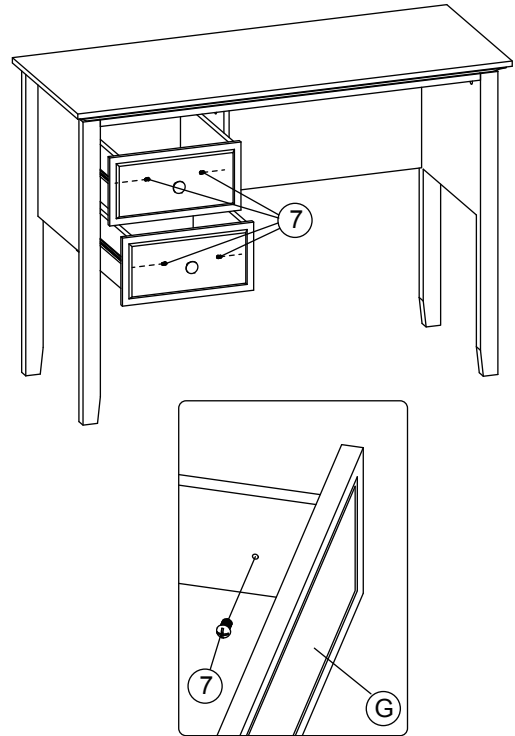

Assembly Instruction

Step 10