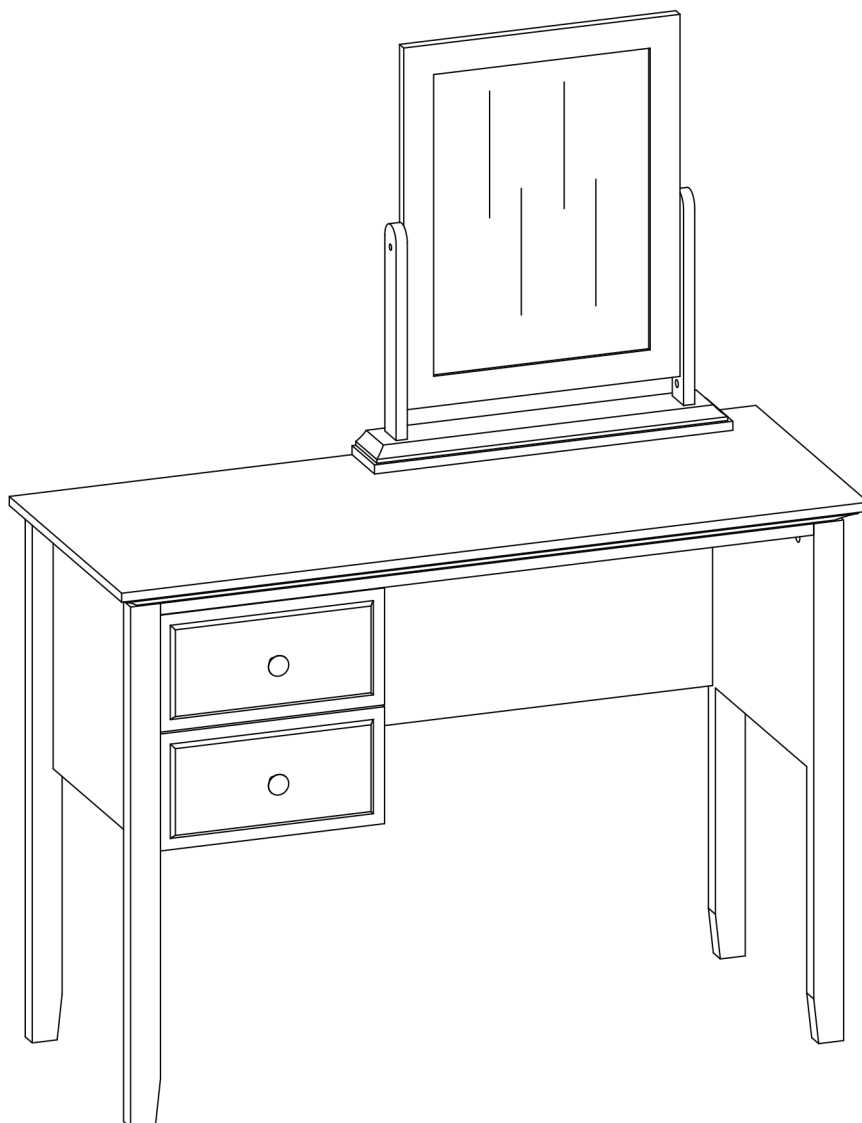

831-204

Dimension

Width 100cm

Depth 40cm

Height 123cm

Assembly Instruction

(A) ×1	(B) ×1	(C) ×1	(D) ×1
(E) ×1	(F) ×1	(G) ×2	(H) ×2
(I) ×2	(J) ×2	(K) ×2	(L) ×2
(M) ×1	(N) ×1	(O) ×1	

(1) ×20	(2) ×20	(3) ×4	(4) ×13	(5) ×12	(6) ×4	(7) ×4
(8) ×2	(9) ×2	(10) ×2	(11) ×2	(12) ×2	(13) ×2	(14) ×1