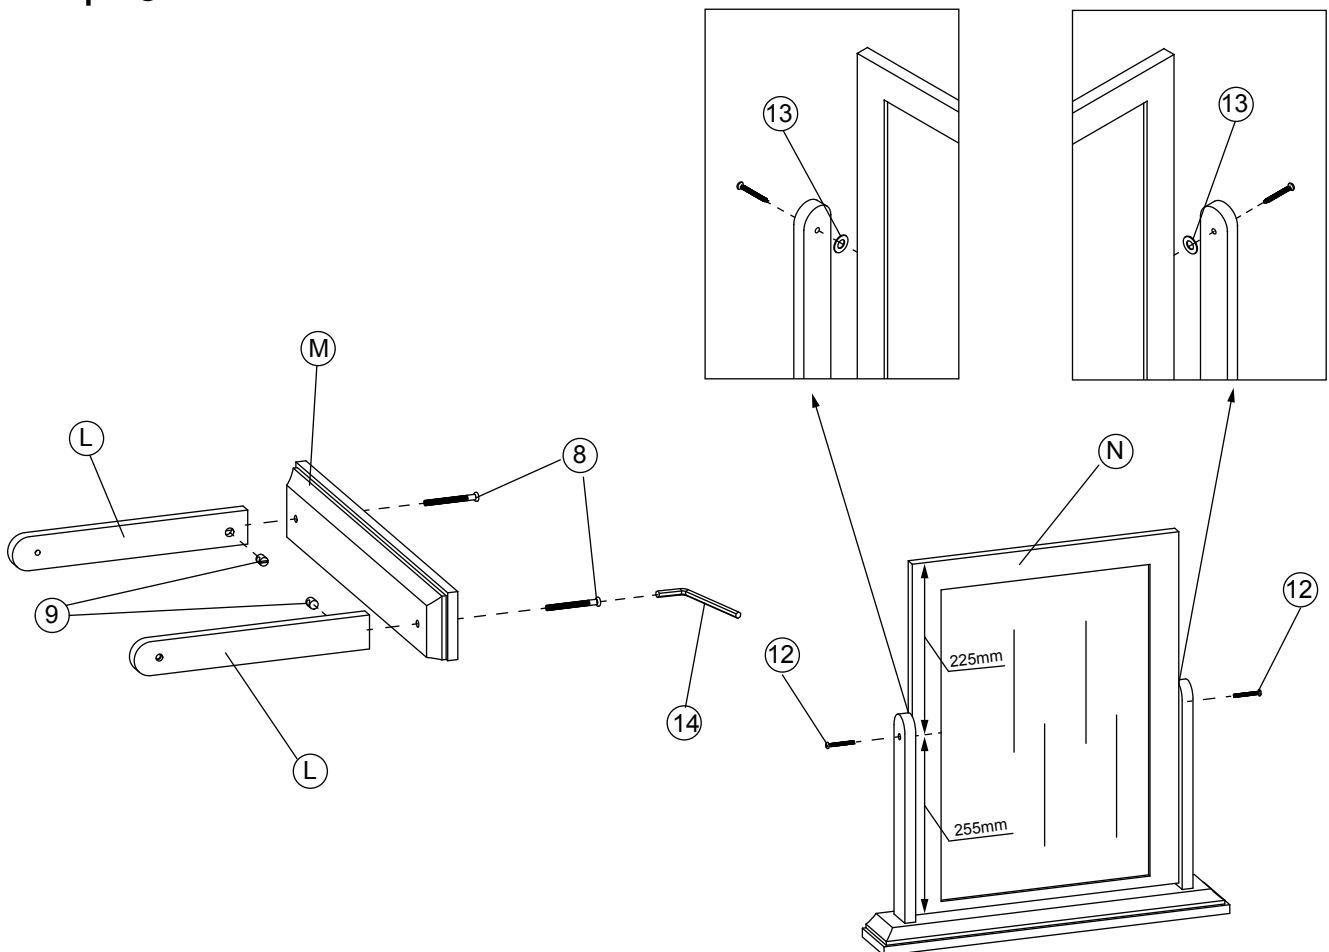

831-204

Dimension

Width 100cm

Depth 40cm

Height 123cm

Assembly Instruction

(A) ×1	(B) ×1	(C) ×1	(D) ×1
(E) ×1	(F) ×1	(G) ×2	(H) ×2
(I) ×2	(J) ×2	(K) ×2	(L) ×2
(M) ×1	(N) ×1	(O) ×1	

(1) ×20	(2) ×20	(3) ×4	(4) ×13	(5) ×12	(6) ×4	(7) ×4
(8) ×2	(9) ×2	(10) ×2	(11) ×2	(12) ×2	(13) ×2	(14) ×1

Step 1

Assembly Instruction

Step 2

Step 3

Step 4

Assembly Instruction

Step 5

Step 6