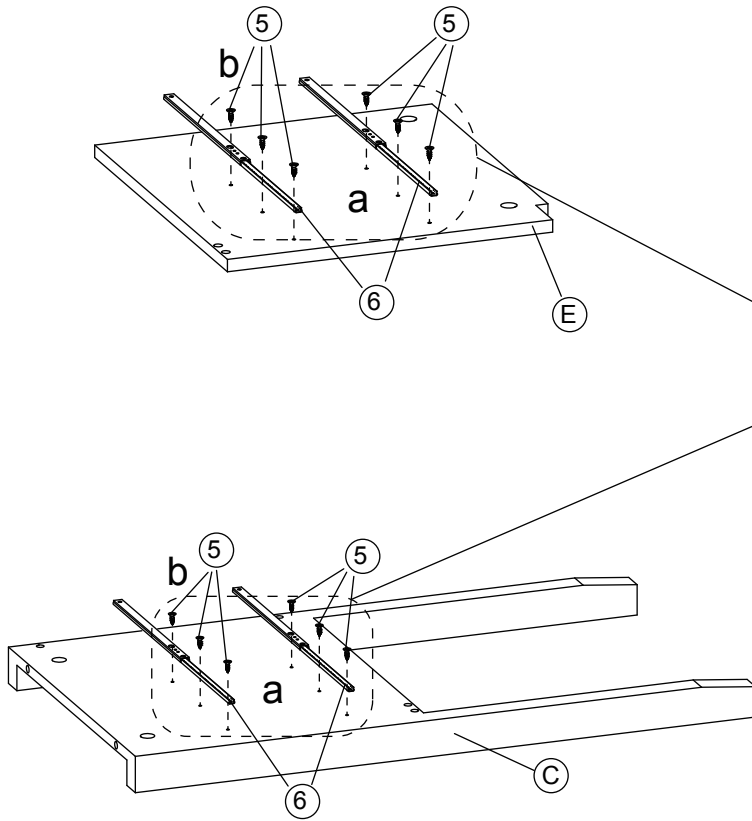

831-204

Dimension

Width 100cm

Depth 40cm

Height 123cm

Assembly Instruction

(A) ×1	(B) ×1	(C) ×1	(D) ×1
(E) ×1	(F) ×1	(G) ×2	(H) ×2
(I) ×2	(J) ×2	(K) ×2	(L) ×2
(M) ×1	(N) ×1	(O) ×1	

(1) ×20	(2) ×20	(3) ×4	(4) ×13	(5) ×12	(6) ×4	(7) ×4
(8) ×2	(9) ×2	(10) ×2	(11) ×2	(12) ×2	(13) ×2	(14) ×1

Step 1

Assembly Instruction

Step 2

Step 3

Step 4

Assembly Instruction

Step 5

Step 6