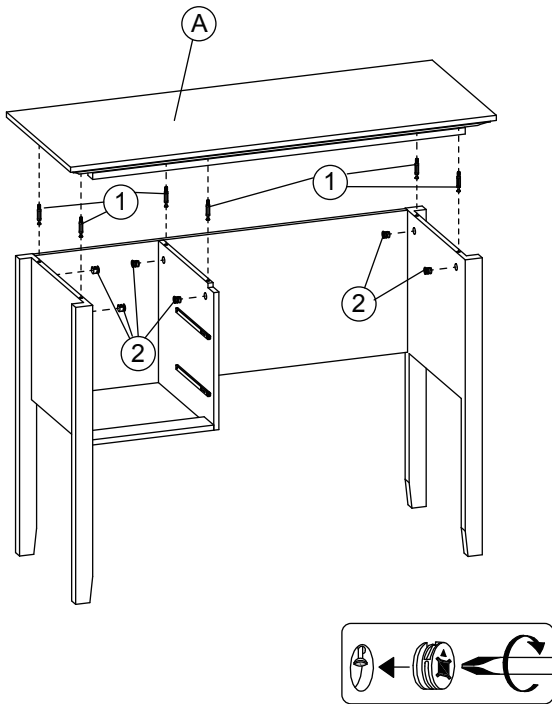

Assembly Instruction