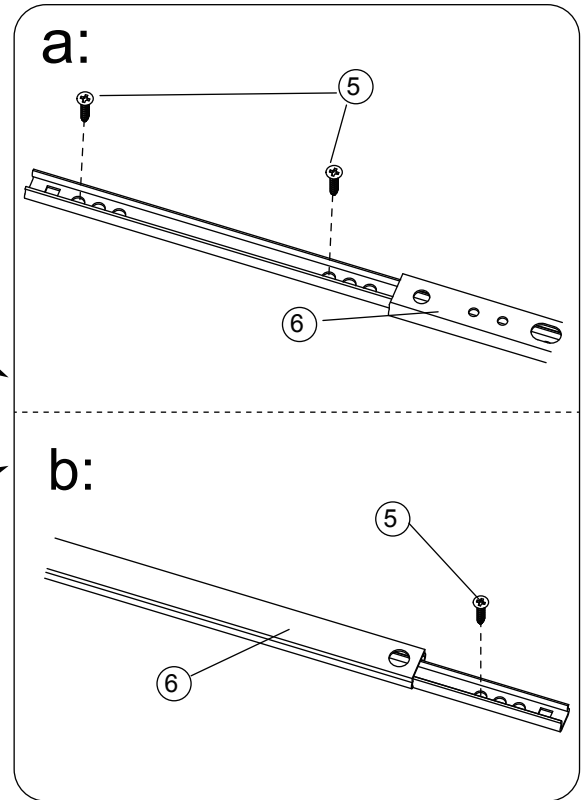

831-204

Dimension

Width 100cm

Depth 40cm

Height 123cm

Assembly Instruction

(A) ×1	(B) ×1	(C) ×1	(D) ×1
(E) ×1	(F) ×1	(G) ×2	(H) ×2
(I) ×2	(J) ×2	(K) ×2	(L) ×2
(M) ×1	(N) ×1	(O) ×1	

(1) ×20	(2) ×20	(3) ×4	(4) ×13	(5) ×12	(6) ×4	(7) ×4
(8) ×2	(9) ×2	(10) ×2	(11) ×2	(12) ×2	(13) ×2	(14) ×1

Step 1

Assembly Instruction

Step 2

Step 3

Step 4

Assembly Instruction

Step 5

Step 6