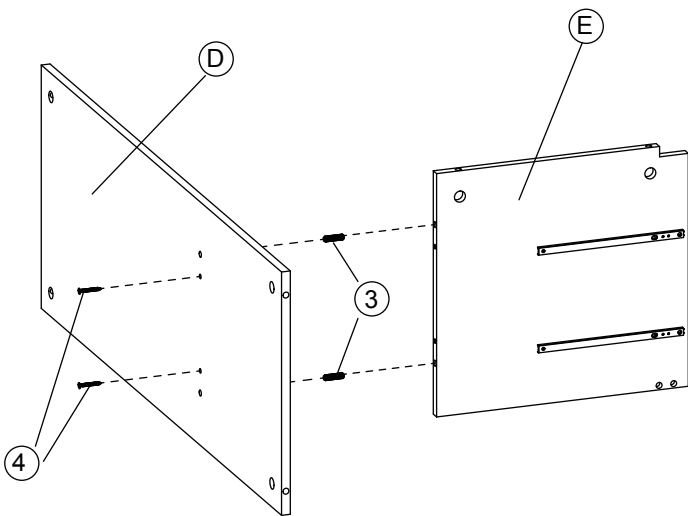

831-204

Dimension

Width 100cm

Depth 40cm

Height 123cm

Assembly Instruction

(A) ×1	(B) ×1	(C) ×1	(D) ×1
(E) ×1	(F) ×1	(G) ×2	(H) ×2
(I) ×2	(J) ×2	(K) ×2	(L) ×2
(M) ×1	(N) ×1	(O) ×1	

(1) ×20	(2) ×20	(3) ×4	(4) ×13	(5) ×12	(6) ×4	(7) ×4
(8) ×2	(9) ×2	(10) ×2	(11) ×2	(12) ×2	(13) ×2	(14) ×1

Step 1

Assembly Instruction

Step 2

Step 3

Step 4

Assembly Instruction

Step 5

Step 6