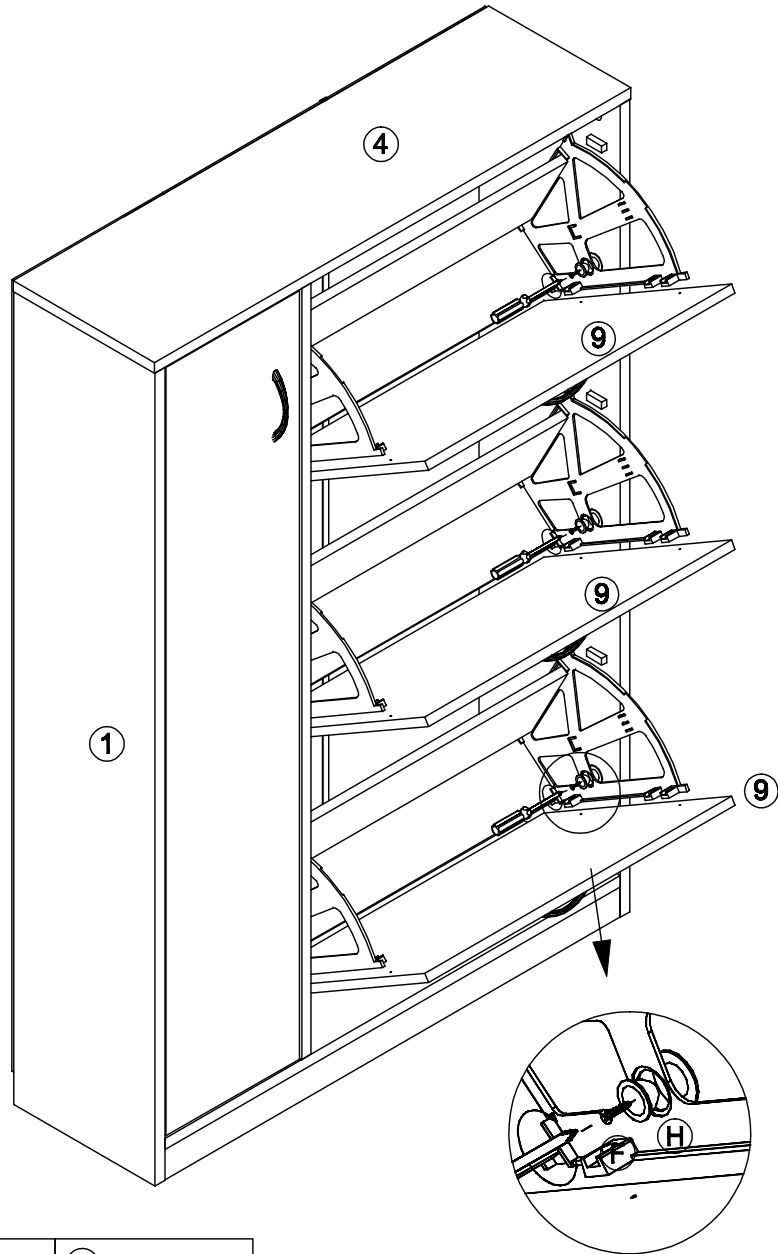

833-246  
C000000

NO.	QTY.	LINEDRAWING	DESCRIPTION
(A)	28		
(B)	28		
(C)	4	 Ø8*40	
(D)	4		
(E)	8		
(F)	46	 Ø4*14	
(G)	3		
(H)	6		
(I)	3		
(J)	1		
(K)	6		
(L)	2	 Ø3*12	
(M)	2	 Ø3*14	
(N)	2		
(O)	1		
(P)	1		
(Q)	6		
(R)	30		
(S)	2	 Ø3.5*14 Ø3.5*30	1 OF 5

- (D) 1 PCS
- (E) 2 PCS
- (I) 1 PCS
- (J) 1 PCS

- (N) 2 PCS
- (O) 1 PCS
- (J) 1 PCS
- (L) 2 PCS
- (M) 2 PCS

7

- (F) 4 PCS
- (F) 30 PCS
- (D) 3 PCS
- (E) 6 PCS

x3

8

<b>(F)</b>	6 PCS	<b>(H)</b>	6 PCS
	Ø4*14		

9

<b>(F)</b>	6 PCS	<b>(S)</b>	6 PCS
	Ø4*14		

NOTE: This cabinet is easy to fall down, its better to place it against the wall, and use the wall device

5 OF 5

US

001-877-644-9366  
customerservice@aosom.com