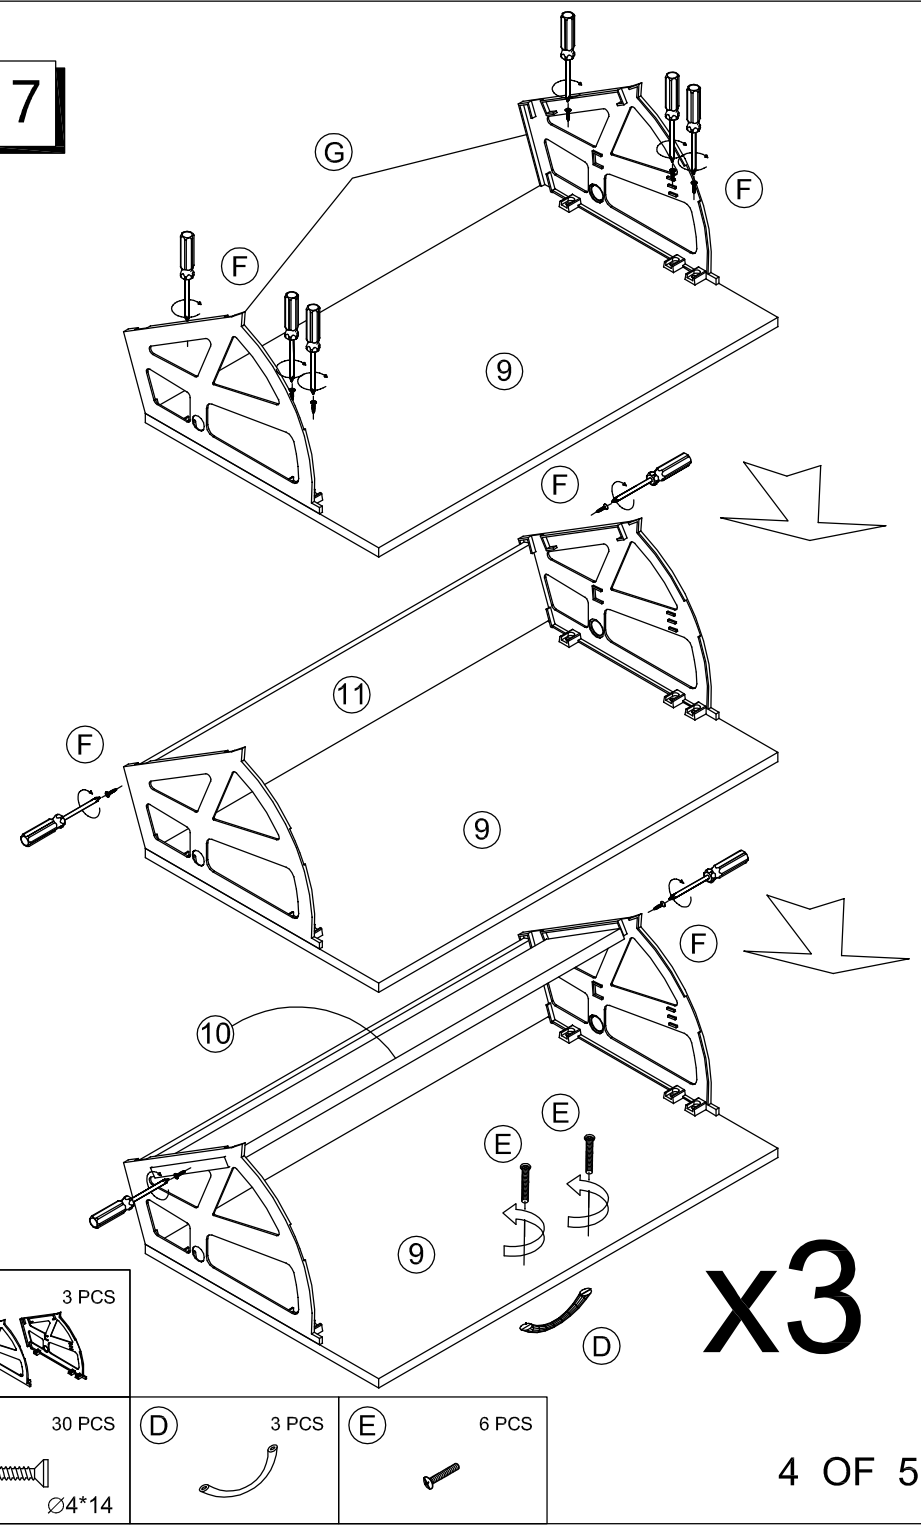

833-246  
C000000

NO.	QTY.	LINEDRAWING	DESCRIPTION
(A)	28		
(B)	28		
(C)	4	 Ø8*40	
(D)	4		
(E)	8		
(F)	46	 Ø4*14	
(G)	3		
(H)	6		
(I)	3		
(J)	1		
(K)	6		
(L)	2	 Ø3*12	
(M)	2	 Ø3*14	
(N)	2		
(O)	1		
(P)	1		
(Q)	6		
(R)	30		
(S)	2	 Ø3.5*14 Ø3.5*30	1 OF 5

1

2

3

4

5

- (P) 1 PCS
- (R) 30 PCS

- (K) 6 PCS
- (Q) 6 PCS

6

- (D) 1 PCS
- (E) 2 PCS
- (I) 1 PCS
- (J) 1 PCS

- (N) 2 PCS
- (O) 1 PCS
- (J) 1 PCS
- (L) 2 PCS
- (M) 2 PCS

7

- (F) 4 PCS
- (F) 30 PCS
- (D) 3 PCS
- (E) 6 PCS

x3

8

<b>(F)</b>	6 PCS	<b>(H)</b>	6 PCS
	Ø4*14		

9

<b>(F)</b>	6 PCS	<b>(S)</b>	6 PCS
	Ø4*14		

NOTE: This cabinet is easy to fall down, its better to place it against the wall, and use the wall device

5 OF 5

US

001-877-644-9366  
customerservice@aosom.com