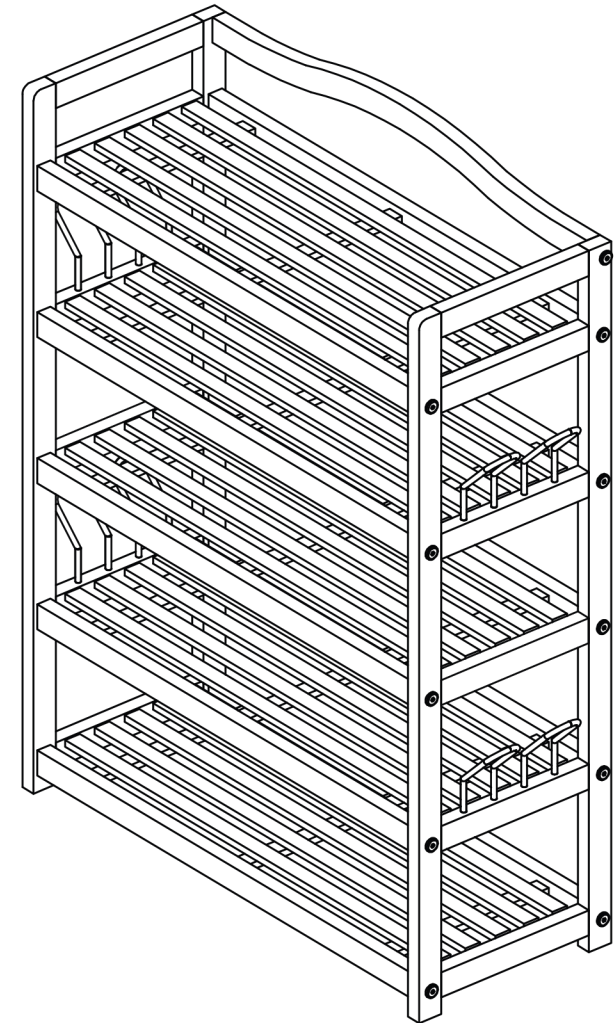

# ASSEMBLY INSTRUCTION

PA THE TOP BAR x 01 PC

PB THE LEFT SIDE x 01 PC

PC THE RIGHT SIDE x 01 PC

PD THE FRAME SHELVE x 05 PCS

Material to use

- PA x 01 PC
- PB x 01 PC
- PC x 01 PC
- PD x 05 PCS
- P1 x 22 PCS

Material to use

- P2 x 08 PCS

833-438

(M6 x 45) x 22 PCS

PAT HANG x 08 PCS

01 PCS

US

001-877-644-9366  
customerservice@aosom.com