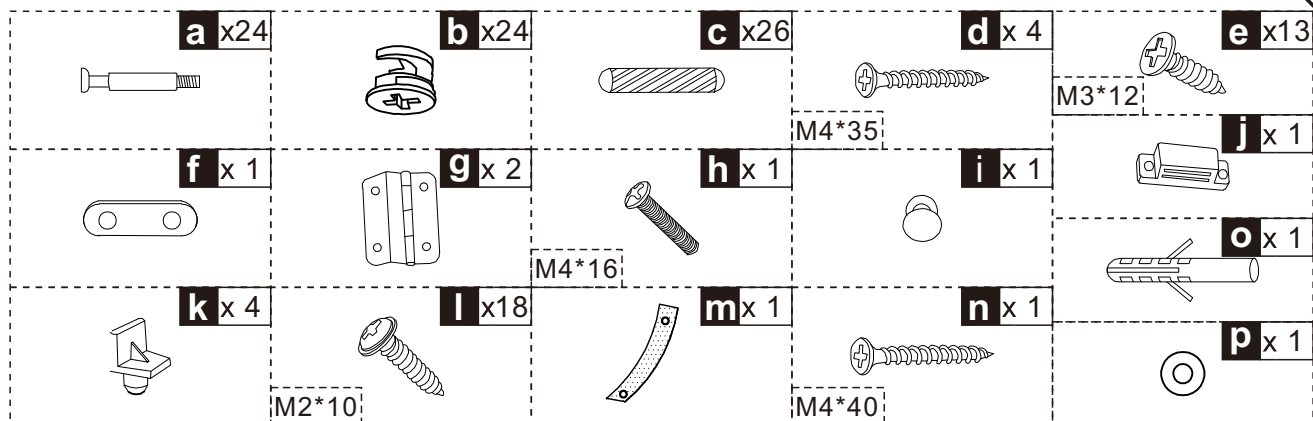

kleanfin

INcvc107_GL

834-278

ASSEMBLY INSTRUCTION

 a×20

 b×12  c×4

 cX6

 cX6