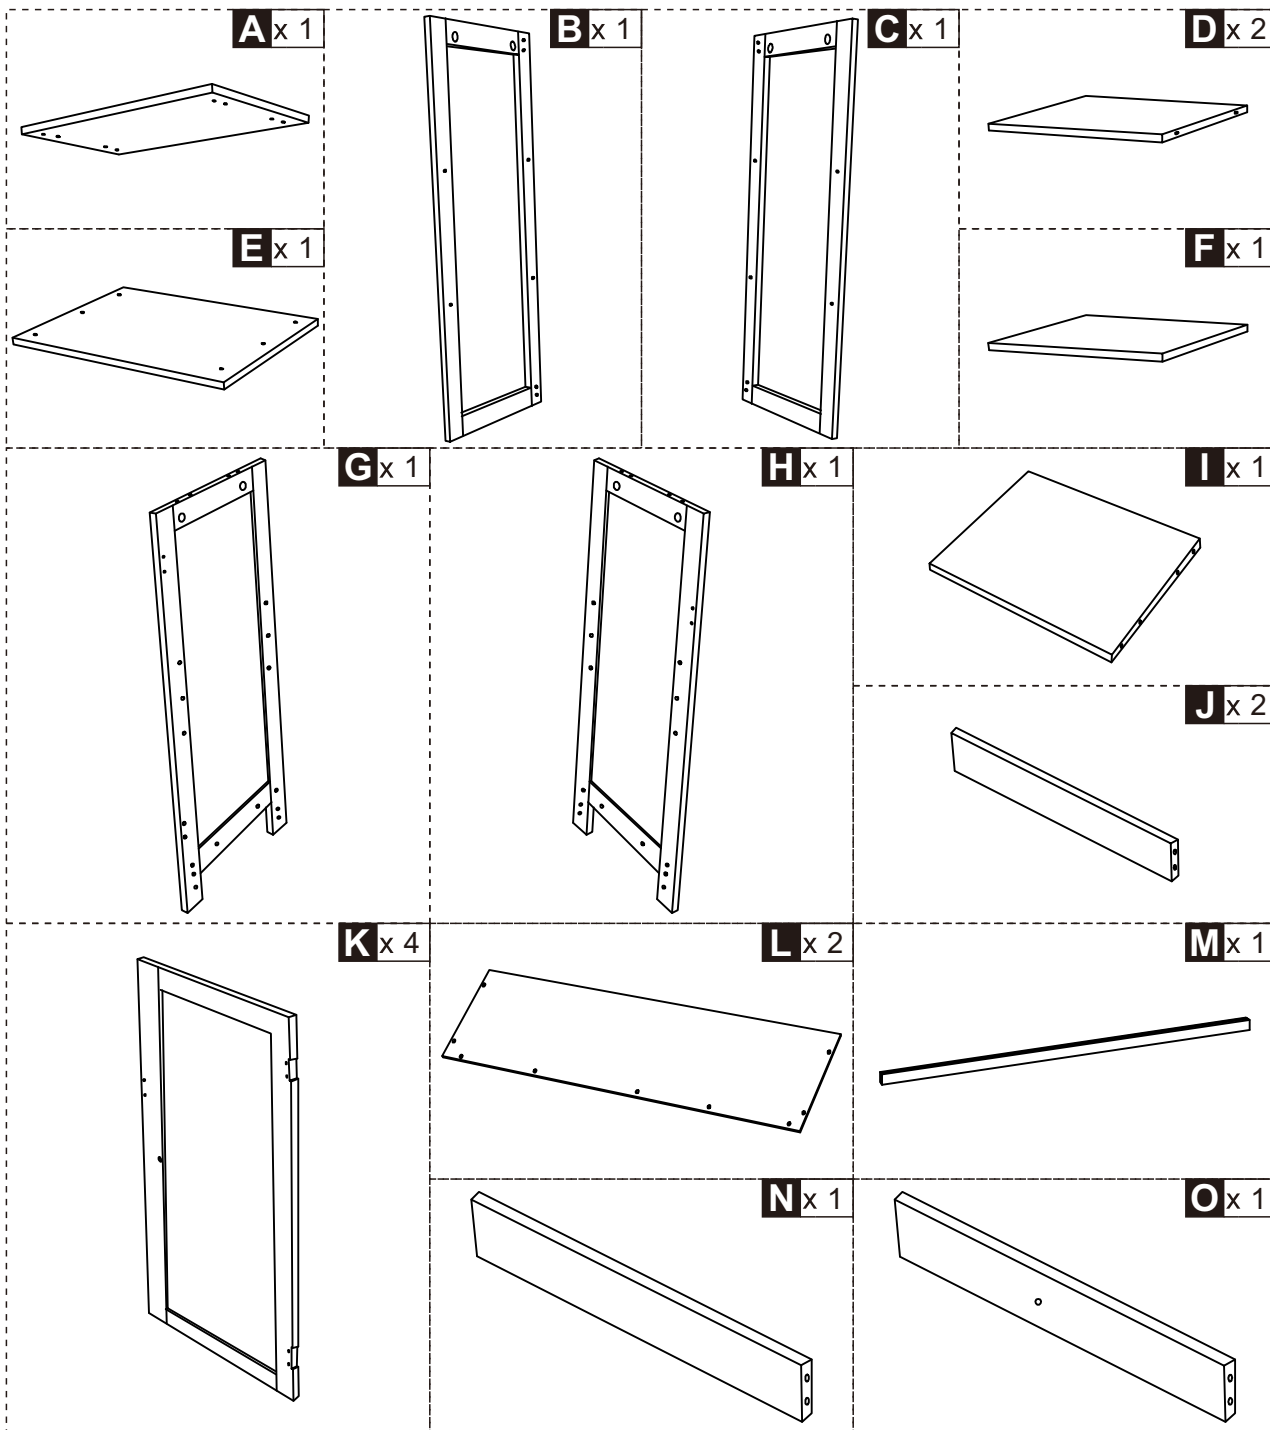

kleanfin

INcvc107_GL

834-278

ASSEMBLY INSTRUCTION

 a×20

 b×12  c×4

 cX6

 cX6