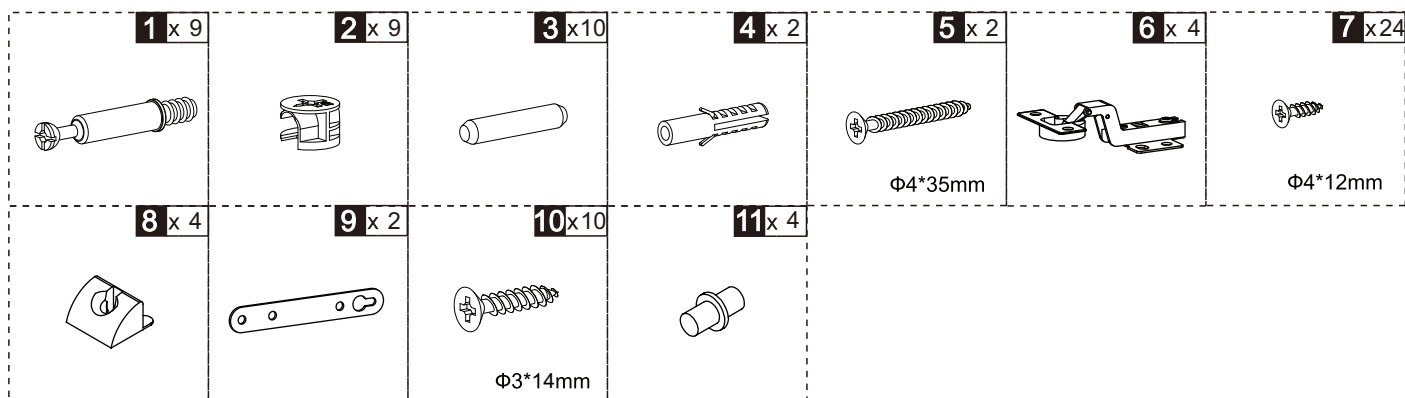

**Dimension**

Width 48cm  
Depth 14.5cm  
Height 45cm

**READ AND SAVE THIS INSTRUCTIONS FOR FUTURE USE**

**ASSEMBLY & INSTRUCTION MANUAL**

1 x 5

2 x 5

3 x 4

I x 1

1 x 4

2 x 4

3 x 2

A x 1

6 x 4

7 x 8

C x 1

D x 1