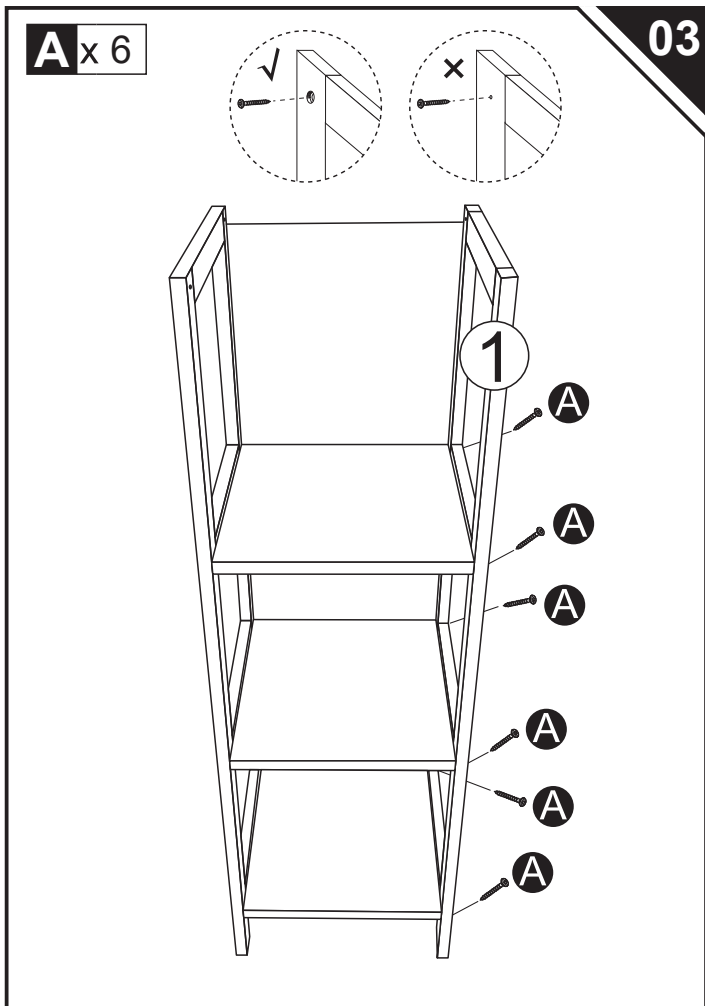

HARDWARE

A x16
+1 (spare)
M5x35mm

B x24
+1 (spare)
M3x25mm

D x 1

F x 2

IMPORTER ADDRESS**EN**

MH STAR UK LTD
Unit 27, Perivale Park,
Horsenden lane South
Perivale, UB6 7RH
MADE IN CHINA

ADRESSE D'IMPORTATION**FR**