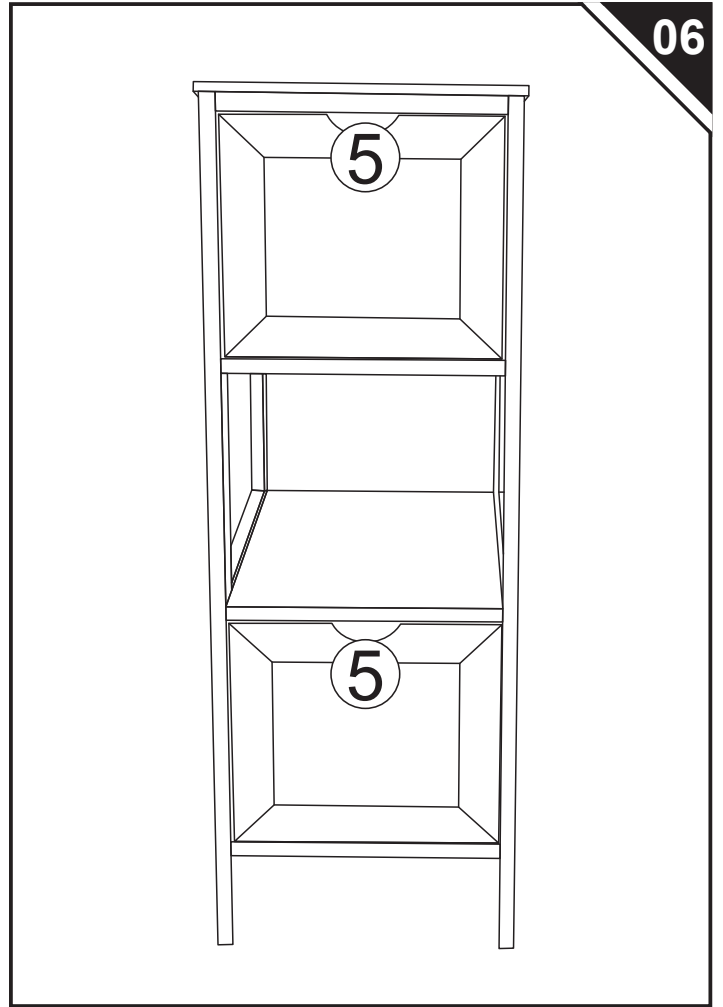

HARDWARE

A x16
+1 (spare)
M5x35mm

B x24
+1 (spare)
M3x25mm

D x 1

F x 2

IMPORTER ADDRESS**EN**

MH STAR UK LTD
Unit 27, Perivale Park,
Horsenden lane South
Perivale, UB6 7RH
MADE IN CHINA

ADRESSE D'IMPORTATION**FR**