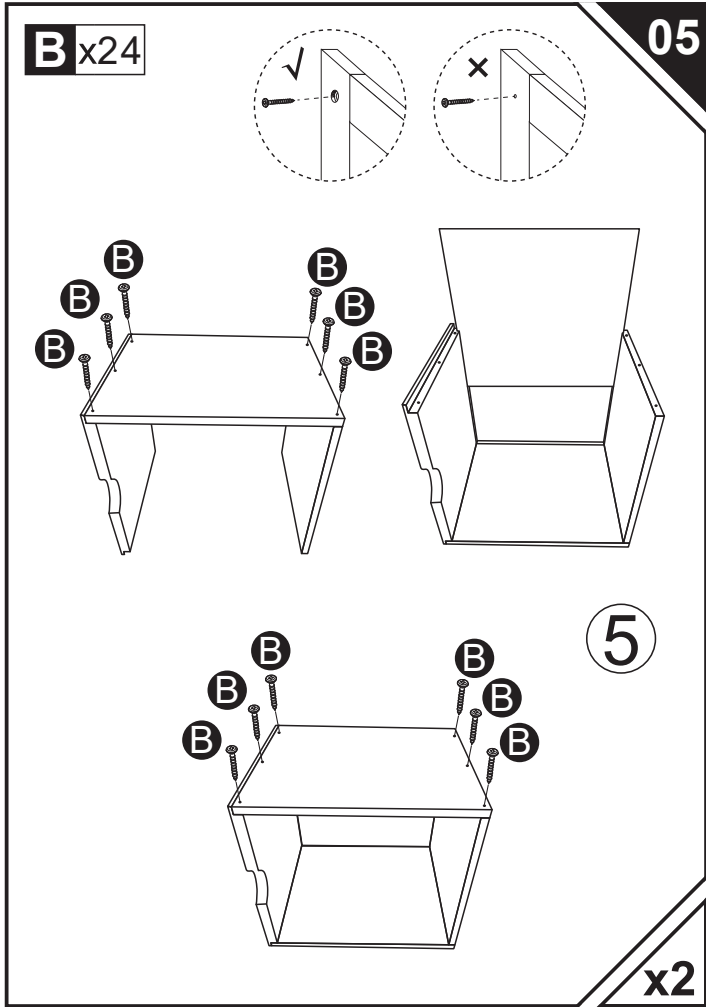

HARDWARE

A x16
+1 (spare)
M5x35mm

B x24
+1 (spare)
M3x25mm

D x 1

F x 2

IMPORTER ADDRESS**EN**

MH STAR UK LTD
Unit 27, Perivale Park,
Horsenden lane South
Perivale, UB6 7RH
MADE IN CHINA

ADRESSE D'IMPORTATION**FR**