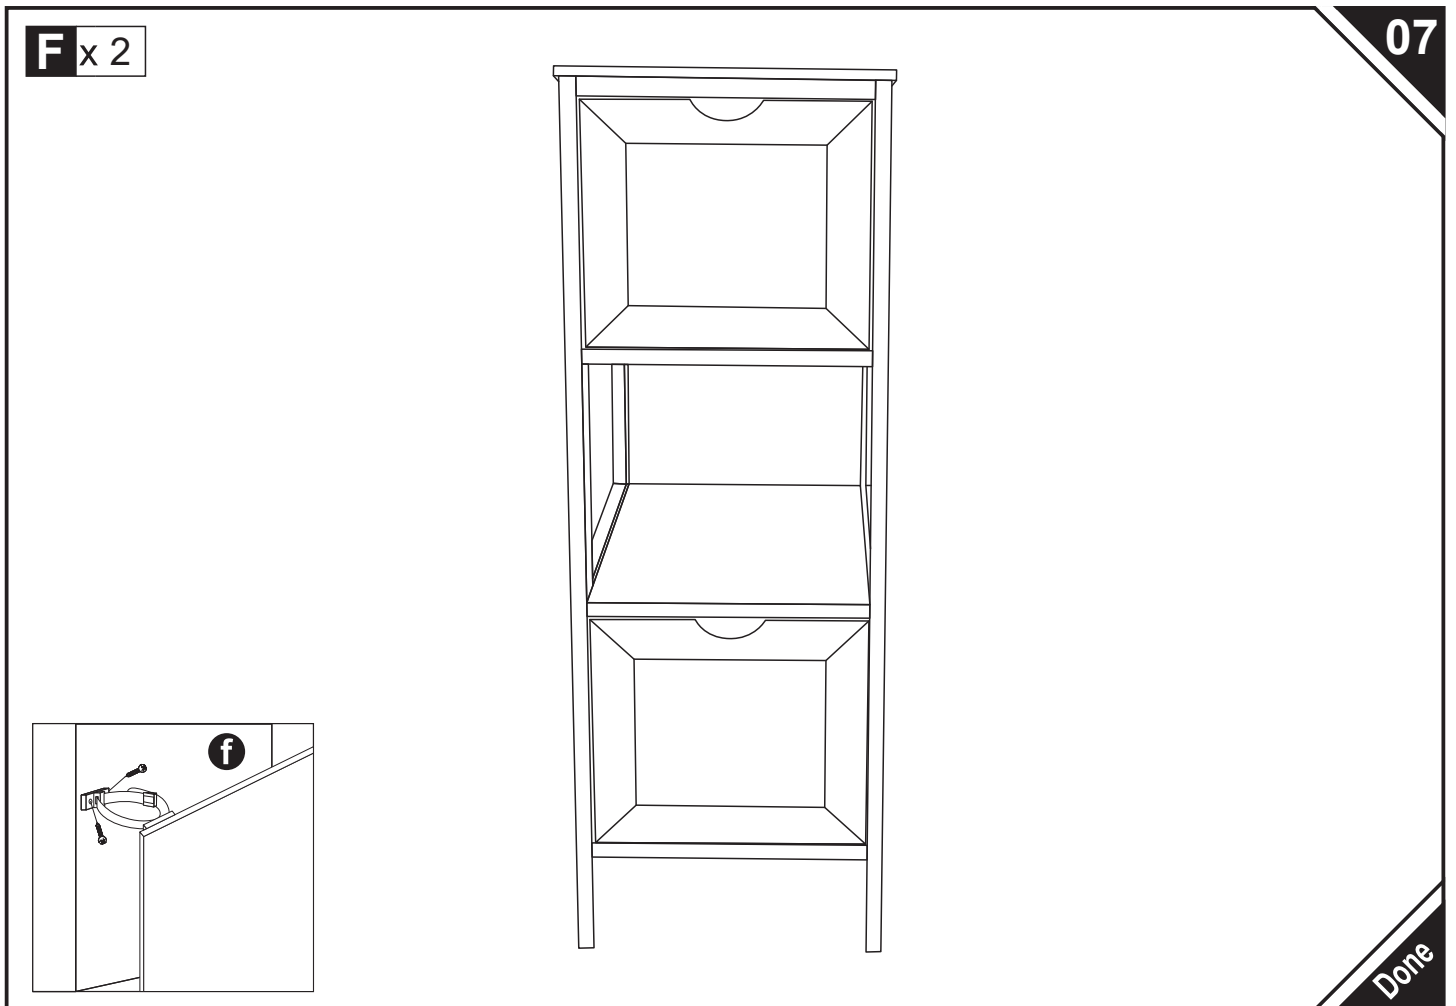

HARDWARE

A x16
+1 (spare)
M5x35mm

B x24
+1 (spare)
M3x25mm

D x 1

F x 2

IMPORTER ADDRESS**EN**

MH STAR UK LTD
Unit 27, Perivale Park,
Horsenden lane South
Perivale, UB6 7RH
MADE IN CHINA

ADRESSE D'IMPORTATION**FR**