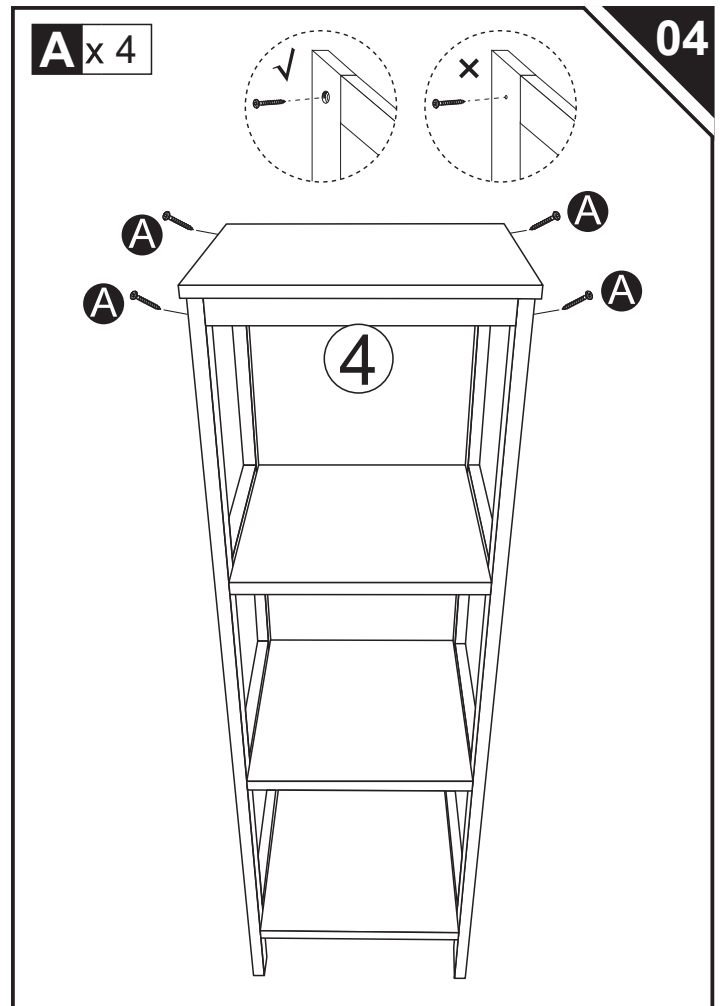

HARDWARE

A x16
+1 (spare)
M5x35mm

B x24
+1 (spare)
M3x25mm

D x 1

F x 2

IMPORTER ADDRESS**EN**

MH STAR UK LTD
Unit 27, Perivale Park,
Horsenden lane South
Perivale, UB6 7RH
MADE IN CHINA

ADRESSE D'IMPORTATION**FR**