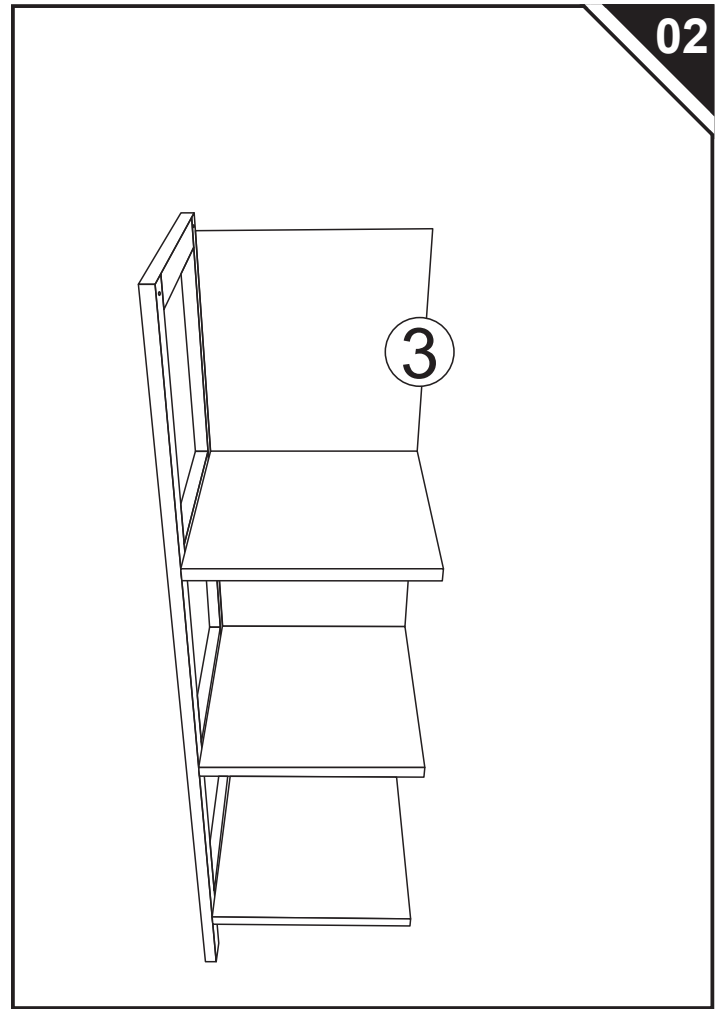

HARDWARE

A x16
+1 (spare)
M5x35mm

B x24
+1 (spare)
M3x25mm

D x 1

F x 2

IMPORTER ADDRESS**EN**

MH STAR UK LTD
Unit 27, Perivale Park,
Horsenden lane South
Perivale, UB6 7RH
MADE IN CHINA

ADRESSE D'IMPORTATION**FR**