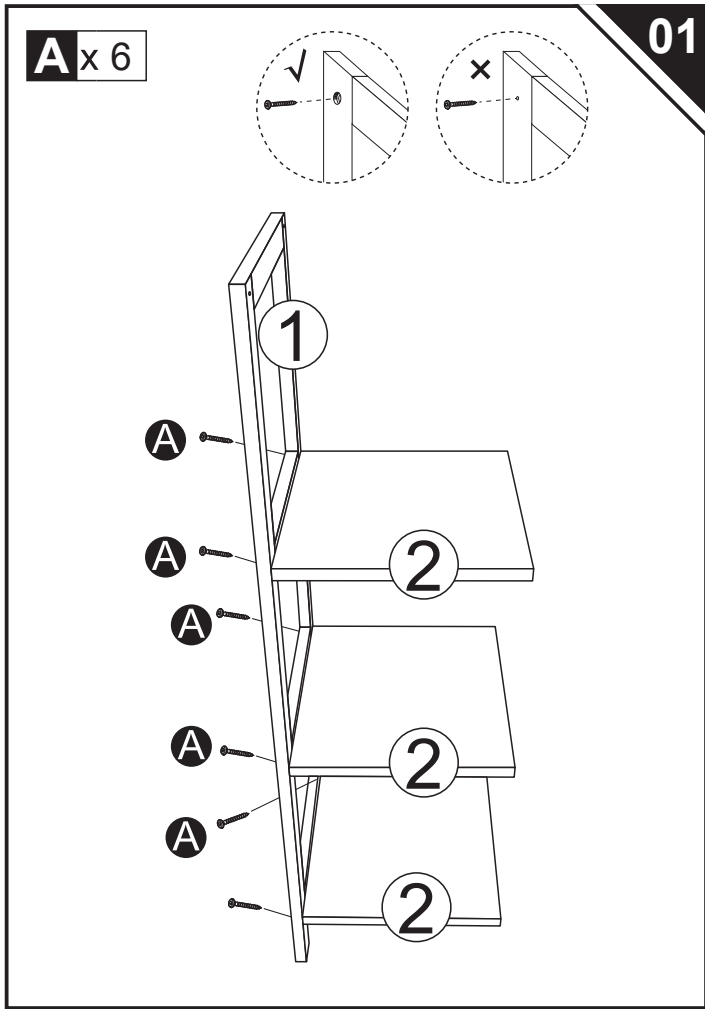

HARDWARE

A x16
+1 (spare)
M5x35mm

B x24
+1 (spare)
M3x25mm

D x 1

F x 2

IMPORTER ADDRESS**EN**

MH STAR UK LTD
Unit 27, Perivale Park,
Horsenden lane South
Perivale, UB6 7RH
MADE IN CHINA

ADRESSE D'IMPORTATION**FR**