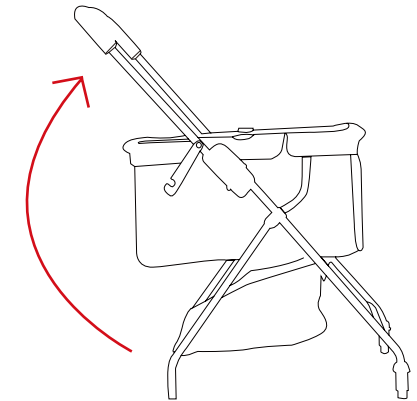

INdab018_UK_D00-120

Read all instructions BEFORE assembly and USE of product.
KEEP INSTRUCTIONS FOR FUTURE USE.
For Pet Use Only!

PARTS

A. stroller frame x1

B. Canopy x1

C. Rear Wheel x 1

D. Front Wheel x 2

1
Release the hook

Pull up the frame to unfold it

Install the front wheel

2

Install the rear wheel

CAUTION: the footbrakes should be backward

3

Install canopy:
slide the plastic buckle on the canopy into the slidaway on the basket

4 Fold the stroller:

Press the 2 buttuns and wring the handle at the same time, then push downward the frame

Lock the frame by the hook