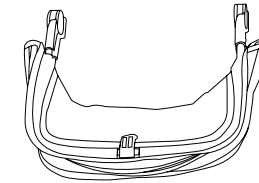

INdab018_UK_D00-120

Read all instructions BEFORE assembly and USE of product.
KEEP INSTRUCTIONS FOR FUTURE USE.
For Pet Use Only!

PARTS

A. stroller frame x1

B. Canopy x1

C. Rear Wheel x 1

D. Front Wheel x 2

1
Release the hook

Pull up the frame to unfold it

Install the front wheel

2

Install the rear wheel

CAUTION: the footbrakes should be backward

3

Install canopy:
slide the plastic buckle on the canopy into the slidaway on the basket

4 Fold the stroller:

Press the 2 buttuns and wring the handle at the same time, then push downward the frame

Lock the frame by the hook