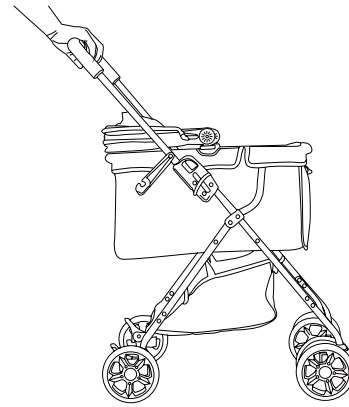

INdab018_UK_D00-120

Read all instructions BEFORE assembly and USE of product.
KEEP INSTRUCTIONS FOR FUTURE USE.
For Pet Use Only!

PARTS

A. stroller frame x1

B. Canopy x1

C. Rear Wheel x 1

D. Front Wheel x 2

1
Release the hook

Pull up the frame to unfold it

Install the front wheel

2

Install the rear wheel

CAUTION: the footbrakes should be backward

3

Install canopy:
slide the plastic buckle on the canopy into the slidaway on the basket

4 Fold the stroller:

Press the 2 buttuns and wring the handle at the same time, then push downward the frame

Lock the frame by the hook