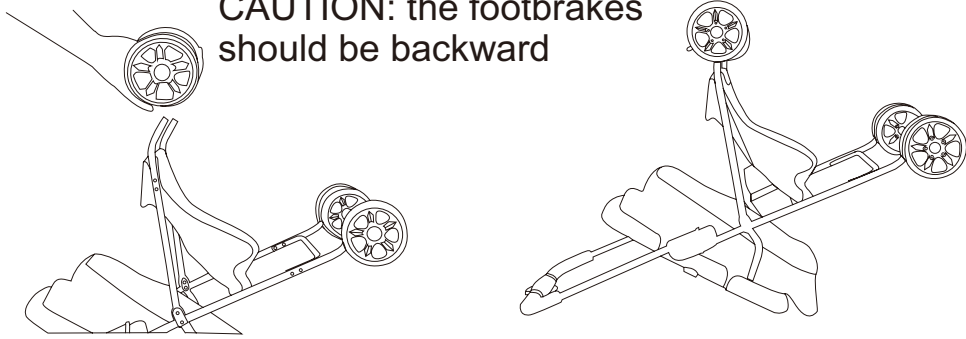

INdab018_UK_D00-120

Read all instructions BEFORE assembly and USE of product.
KEEP INSTRUCTIONS FOR FUTURE USE.
For Pet Use Only!

PARTS

A. stroller frame x1

B. Canopy x1

C. Rear Wheel x 1

D. Front Wheel x 2

1
Release the hook

Pull up the frame to unfold it

Install the front wheel

2

Install the rear wheel

CAUTION: the footbrakes should be backward

3

Install canopy:
slide the plastic buckle on the canopy into the slidaway on the basket

4 Fold the stroller:

Press the 2 buttuns and wring the handle at the same time, then push downward the frame

Lock the frame by the hook