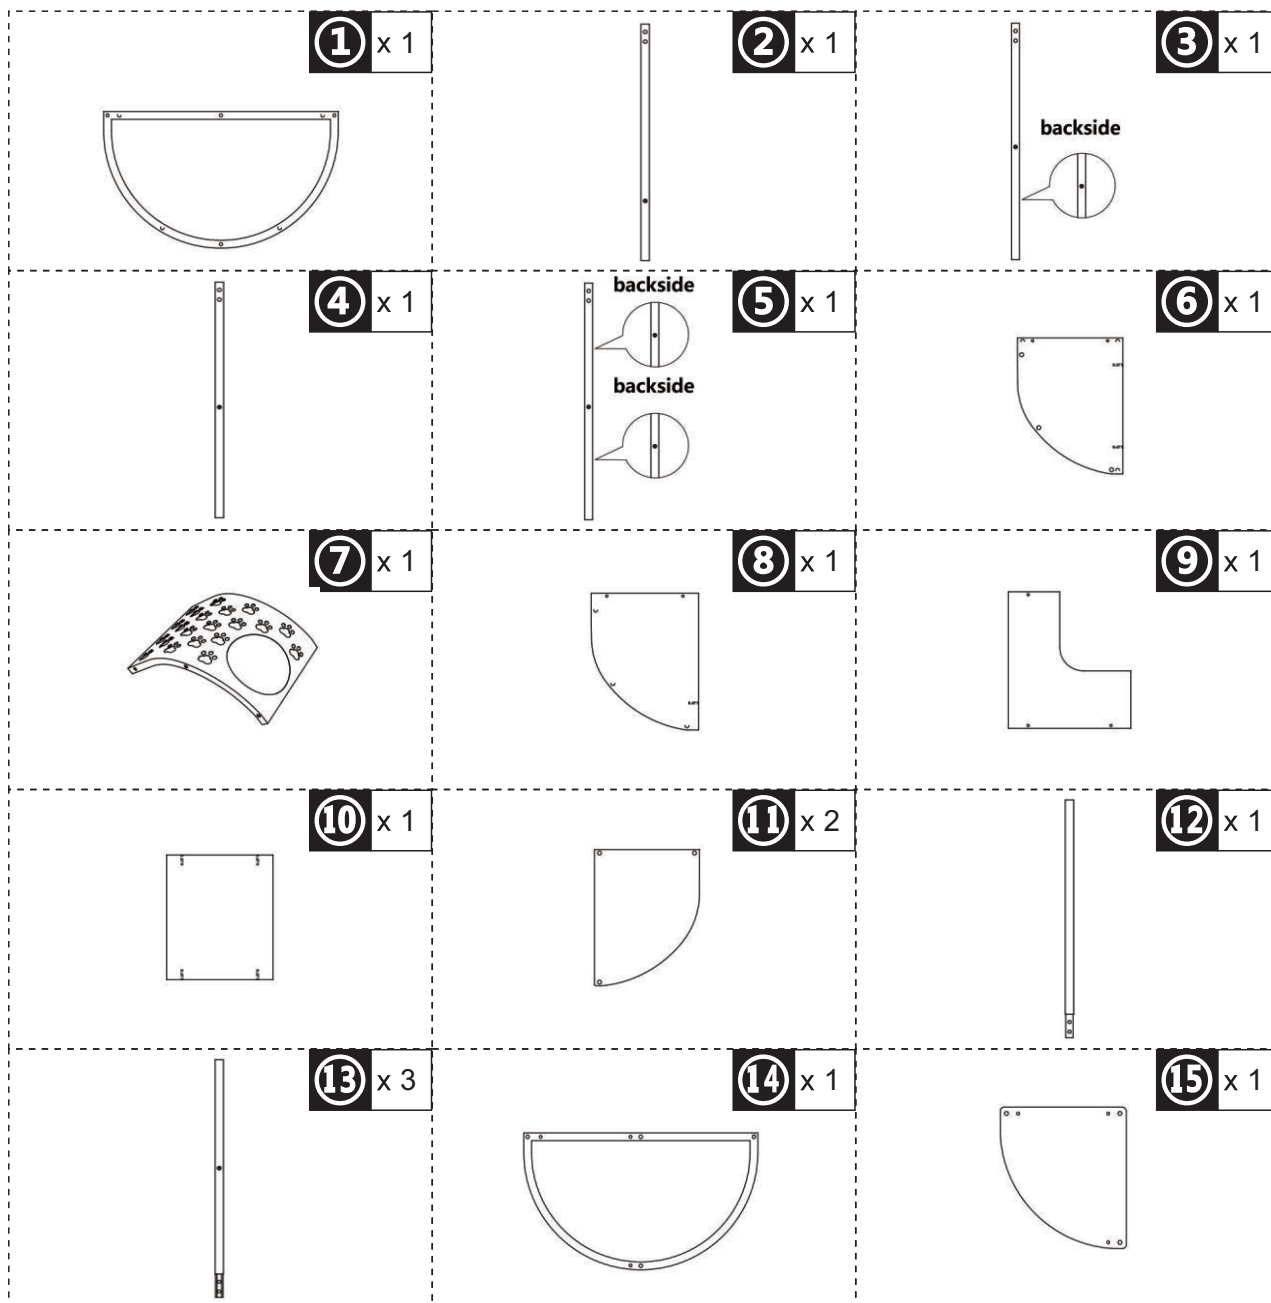

PawHut!

INdba055_GL

D30-498

IMPORTANT, RETAIN FOR FUTURE REFERENCE: READ CAREFULLY

ASSEMBLY & INSTRUCTION MANUAL

PARTS

HARDWARE

① X 1

ⓕ X 4

② X 1

③ X 1

④ X 1

⑤ X 1

Ⓒ X 4

- ⑥ X 1
- Ⓐ X 6
- Ⓔ X 3

- ⑦ X 1
- Ⓐ X 4

⑧ X 1

Ⓐ X 3

⑨ X 1

Ⓓ X 3

⑩ X 1

ⓓ X 4

⑪ X 1

Ⓐ X 6

Ⓔ X 3

12 X 1

13 X 3

A X 8

11 X 1

A X 6

E X 3

14 X 1