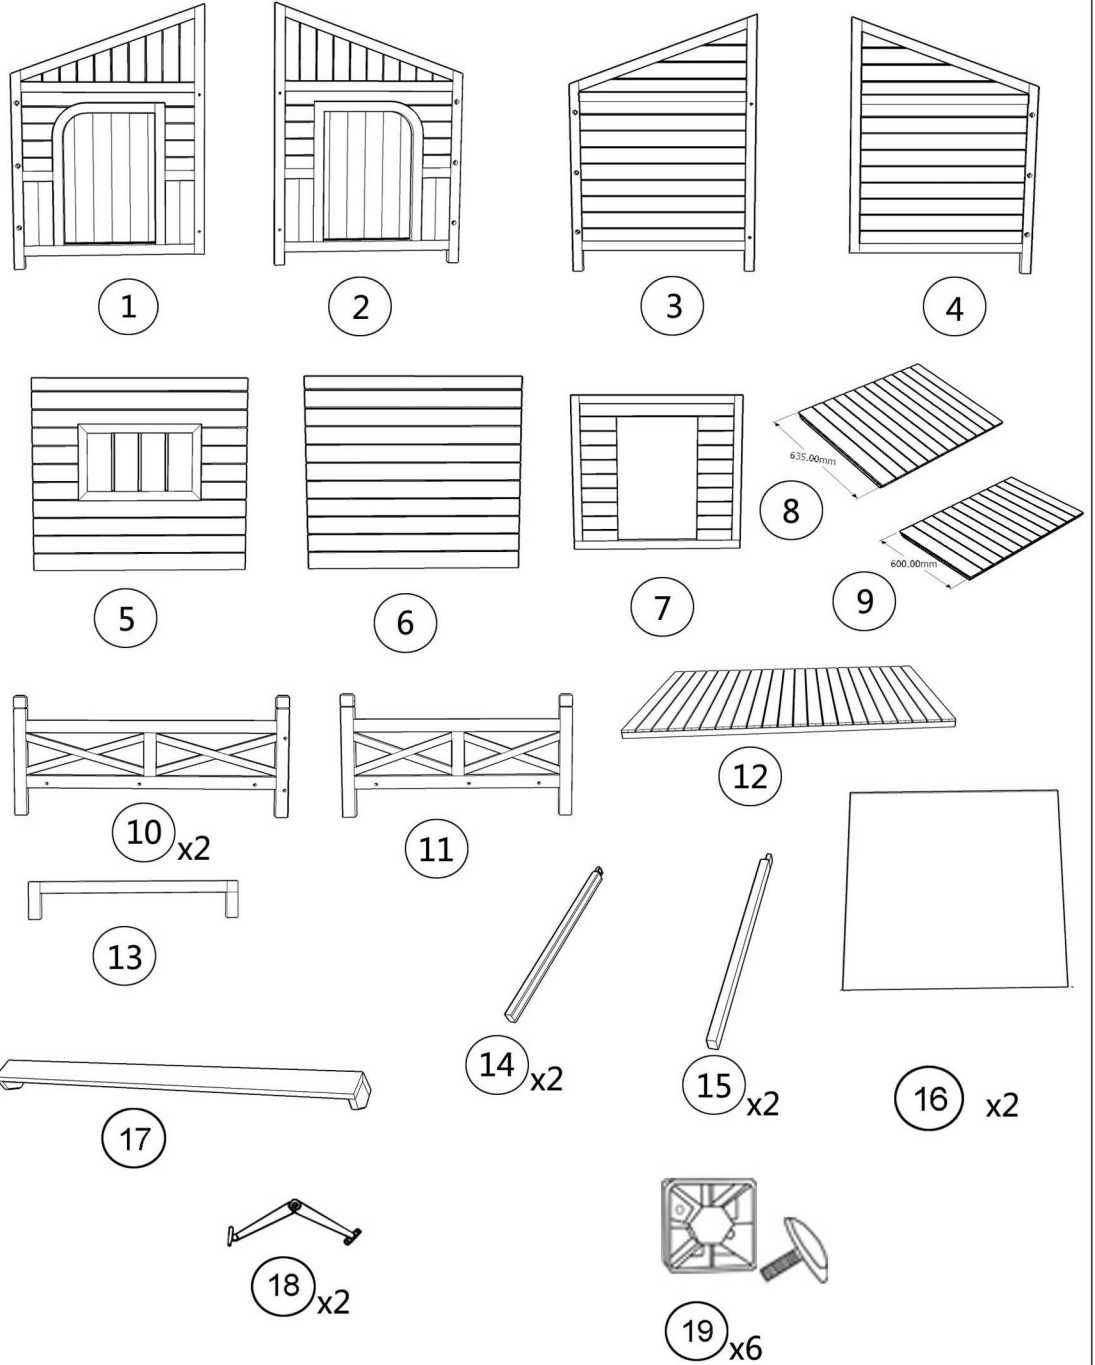

Screws

- A**  3.5x50 (4pcs)
- B**  3.5x45 (26pcs)
- C**  3.0x25 (30pcs)
- D**  3.0x16 (26pcs)
- E**  M6x50 (12pcs)

Step:1

Step:2

Step:3