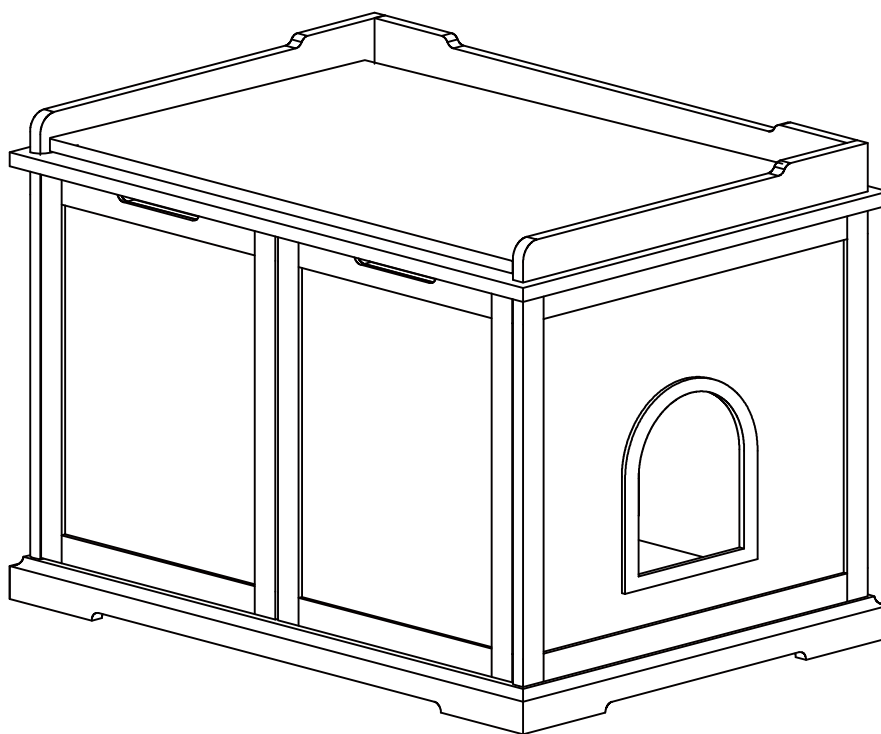

PawHut

INdbb029_UK

D31-003_D31-003V01

READ AND SAVE THIS INSTRUCTION FOR FUTURE USE

ASSEMBLY INSTRUCTION