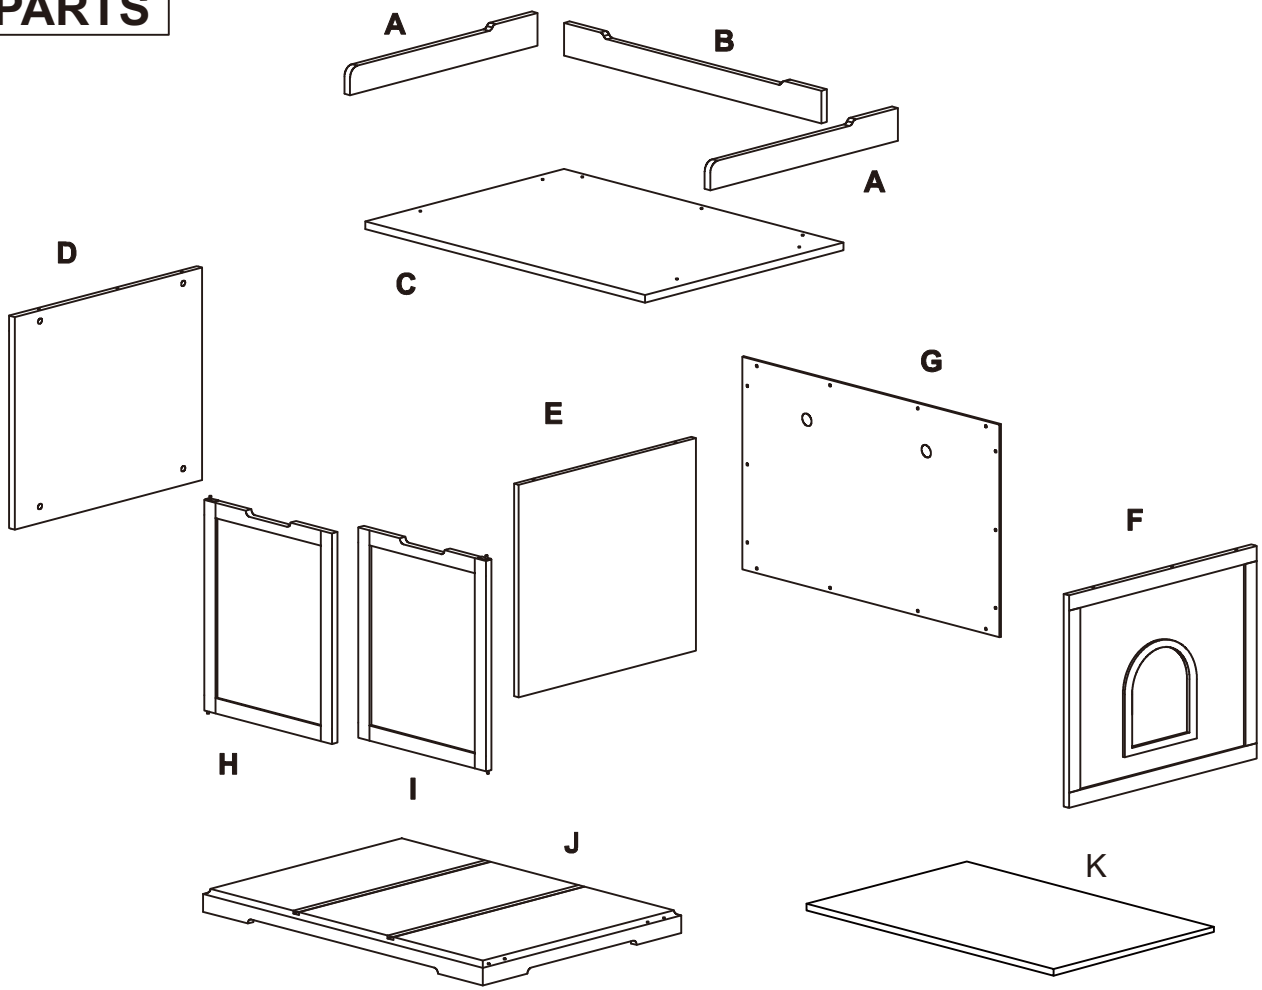

PARTS

C
TopPanel
x1