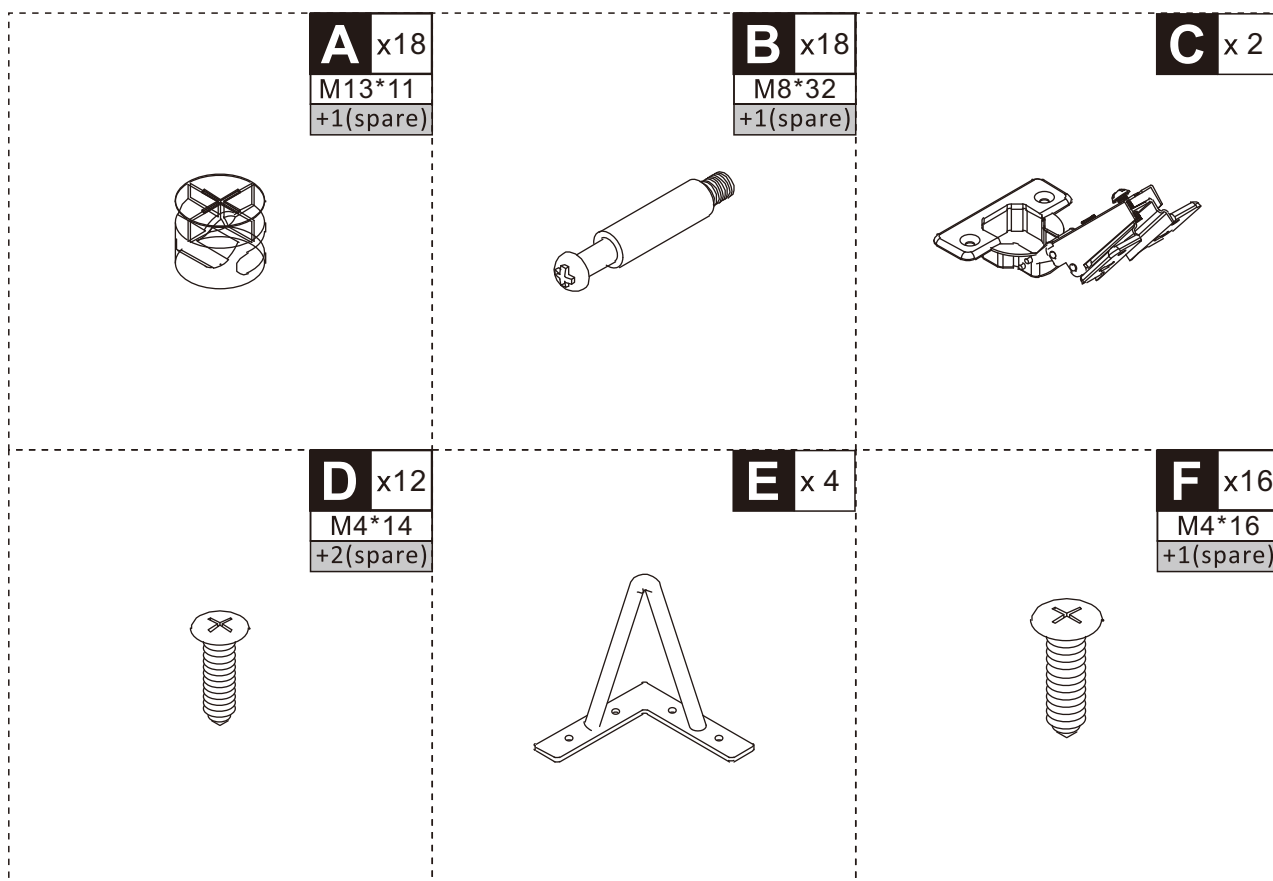

PawHut!

INdbd030_GL

D04-228

IMPORTANT, RETAIN FOR FUTURE REFERENCE: READ CAREFULLY

ASSEMBLY & INSTRUCTION MANUAL

PARTS

HARDWARE

-  BX18
-  CX2
-  DX4

-  EX4
-  FX16

AX1

AX2

AX4

AX11

 DX8