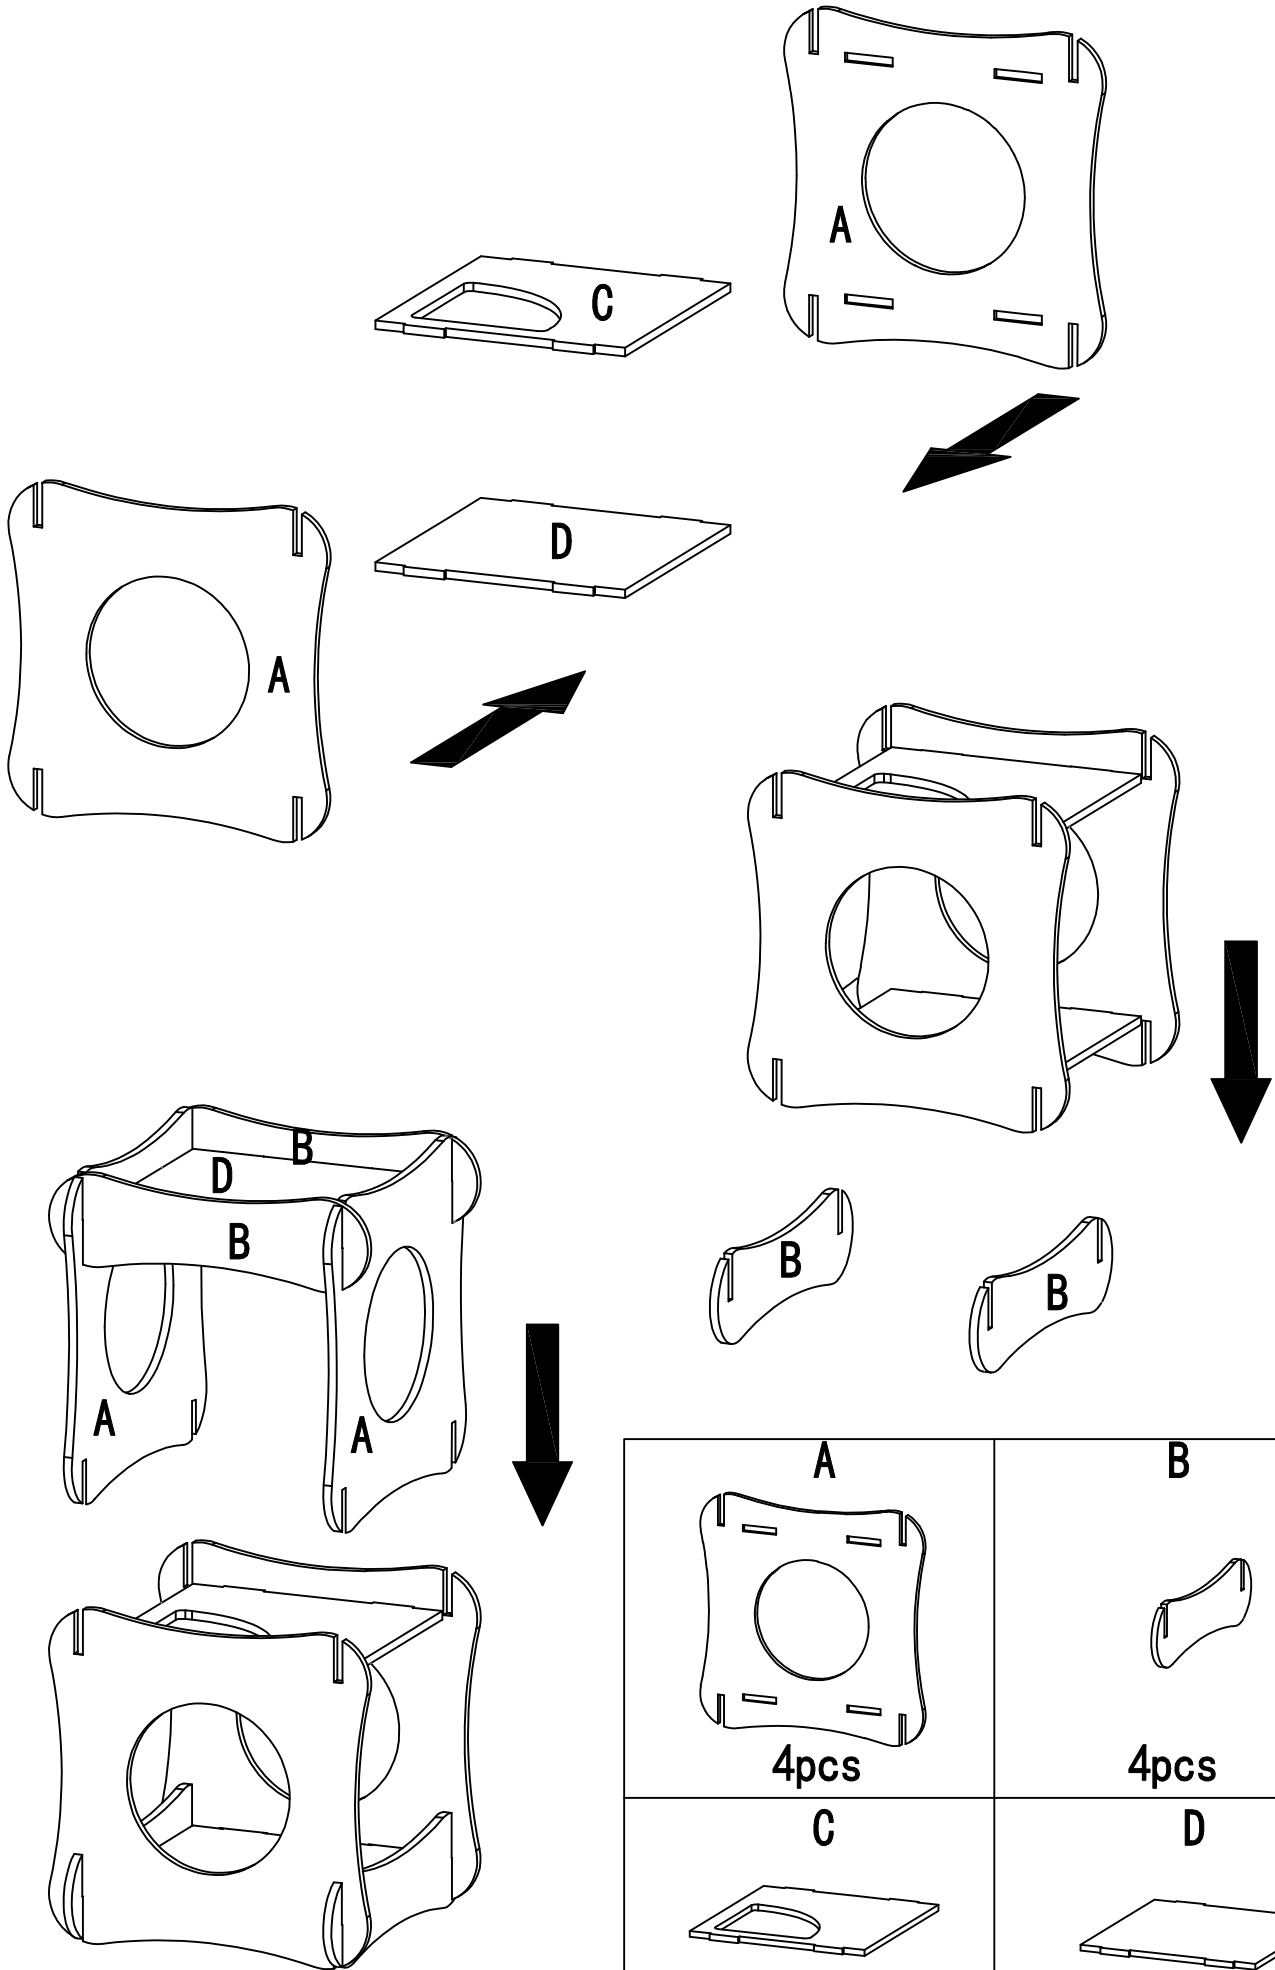

PawHut

INdbe002_GL

D30-336_D30-336V80

READ AND SAVE THIS INSTRUCTION FOR FUTURE USE

ASSEMBLY INSTRUCTION

A  4pcs	B  4pcs
C  1pc	D  2pcs

US

001-877-644-9366
customerservice@aosom.com