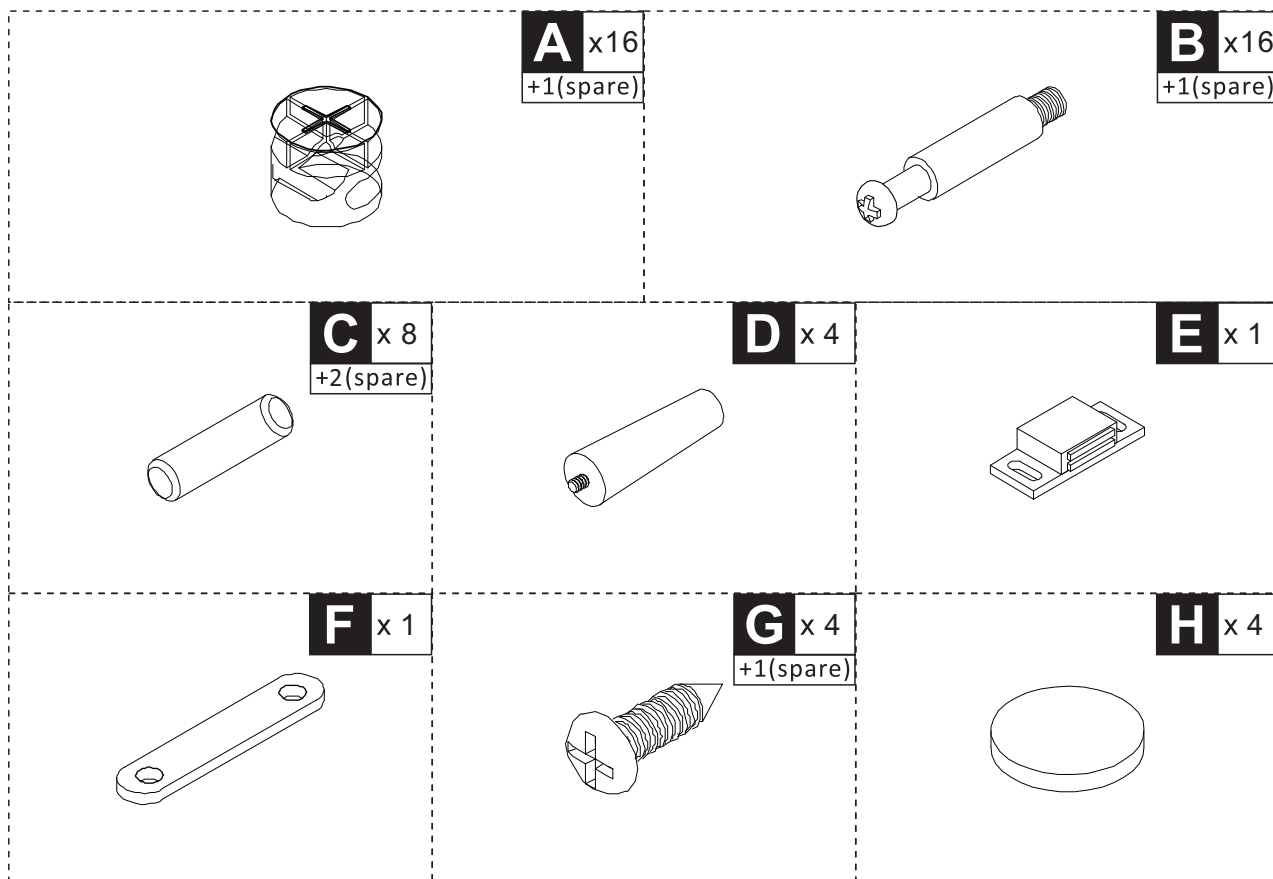

PawHut

INdbe016_GL

D30-388

IMPORTANT, RETAIN FOR FUTURE REFERENCE: READ CAREFULLY

ASSEMBLY & INSTRUCTION MANUAL

PARTS

HARDWARE

B x16