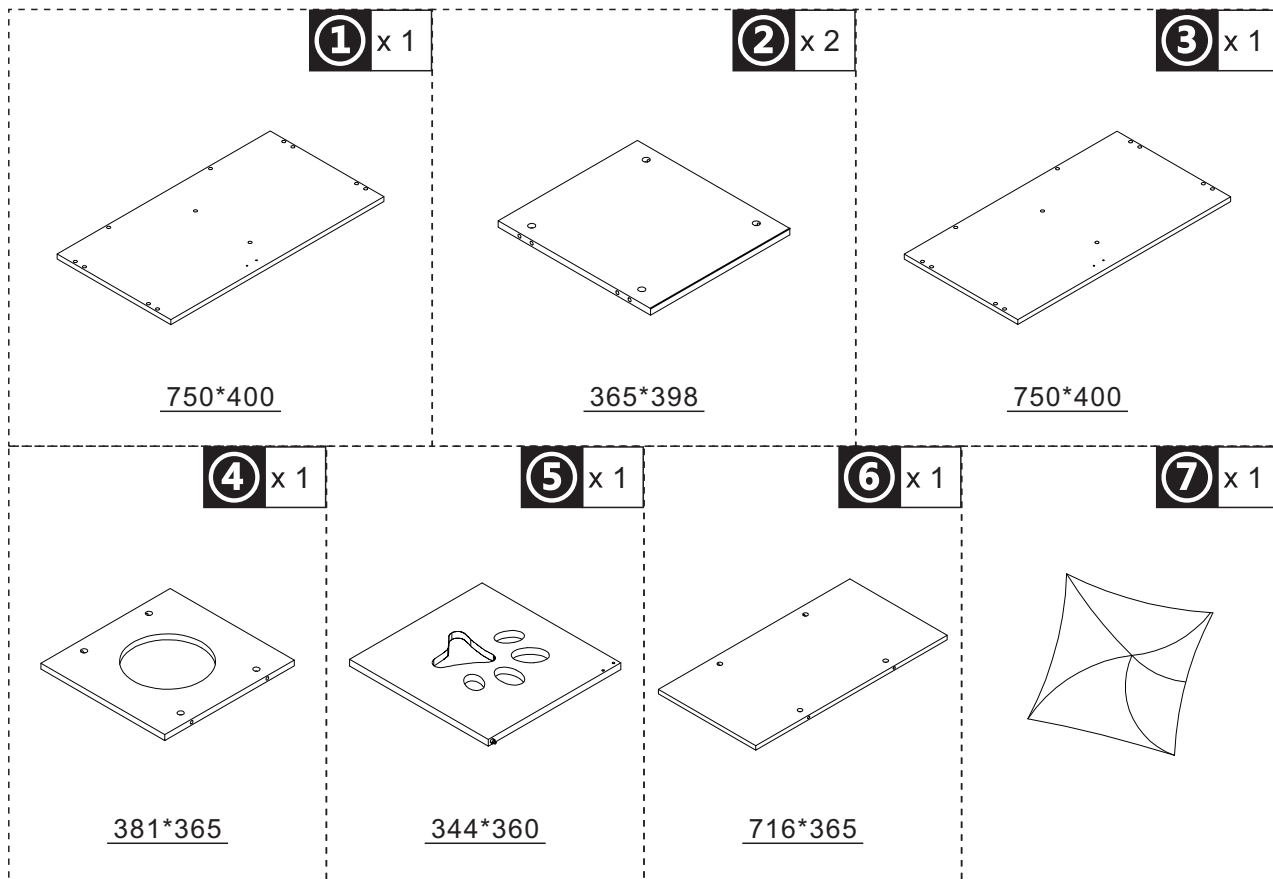

PawHut

INdbe016_GL

D30-388

IMPORTANT, RETAIN FOR FUTURE REFERENCE: READ CAREFULLY

ASSEMBLY & INSTRUCTION MANUAL

PARTS

HARDWARE

B x16