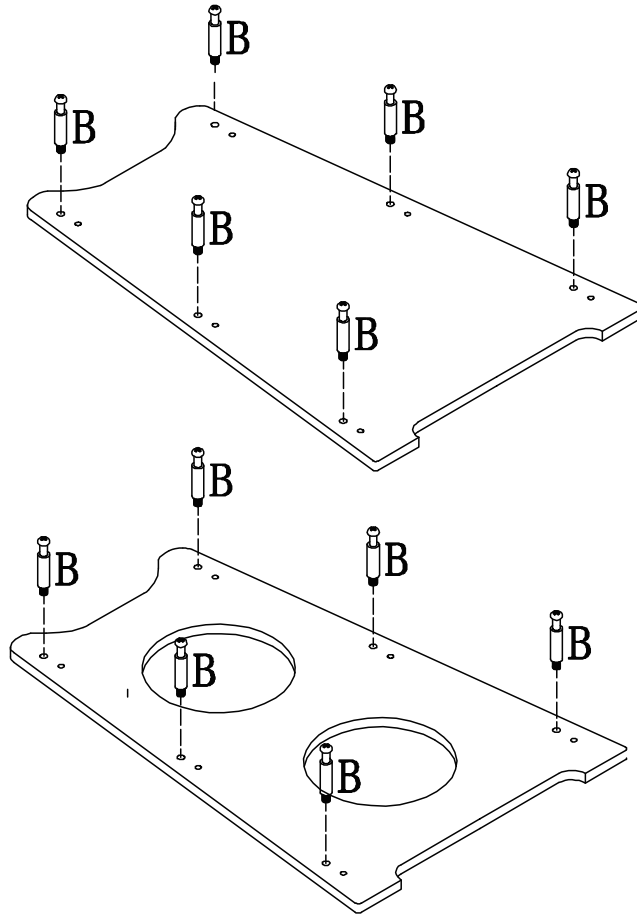

PawHut

INdbe018_GL

D30-390

IMPORTANT, RETAIN FOR FUTURE REFERENCE: READ CAREFULLY

ASSEMBLY & INSTRUCTION MANUAL

PARTS

1 x 1

500*740*15

2 x 1

500*740*15

3 x 6

400*90*15

4 x 1

400*280*5

5 x 1

400*350*5

6 x 1

400*420*5

7 x 1

8 x 1

9 x 1

HARDWARE

A x12
+1(spare)

B x12
+1(spare)

C x12
+2(spare)

D x 4

B x12

C x 2

x6

A x 6

A x 6

US