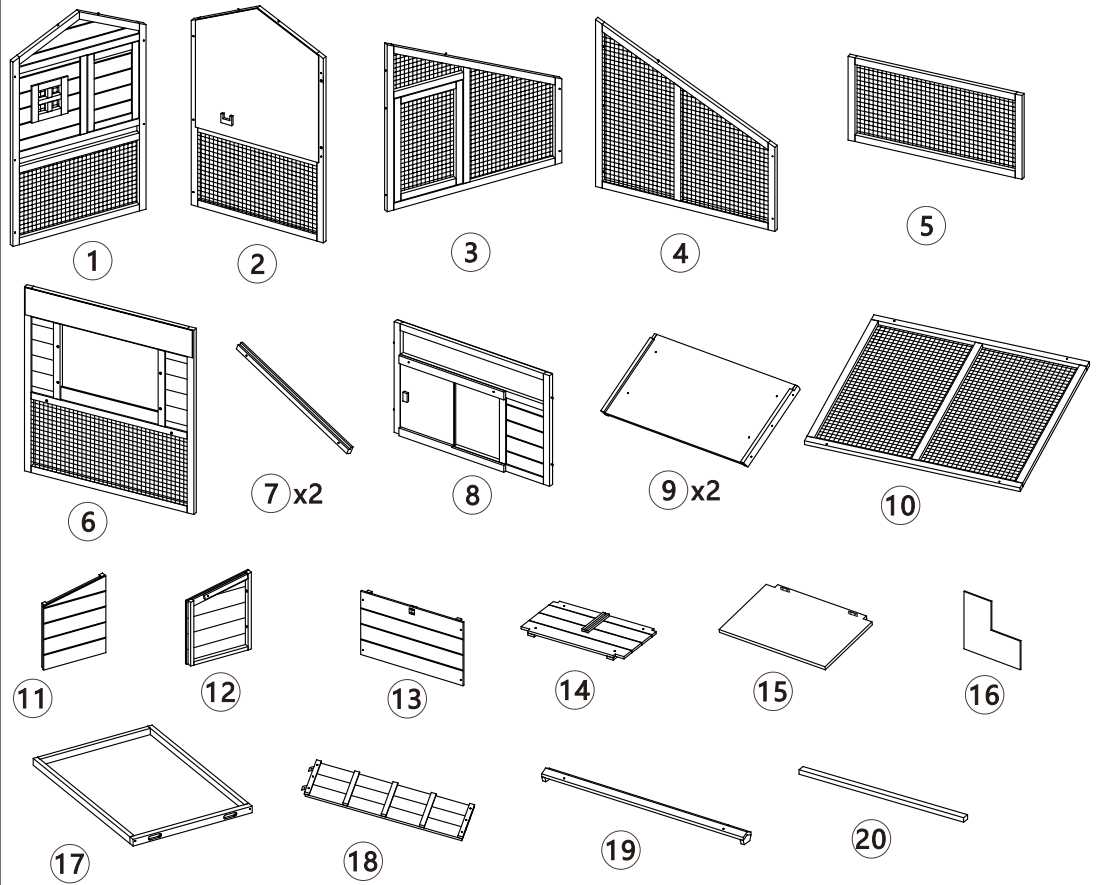

PawHut D51-135 Assembly Instructions

	A 3.0*12	12PCS
	B 3.0*38	4PCS
	C 3.5*40	18PCS
	D 3.0*20	4PCS
	E 3.0*16	6PCS
	F 3.5*50	6PCS
	G 3.5*30	8PCS
	H 3.5*25	4PCS
	M6*45	4PCS
		2PCS
		14PCS

STEP5

STEP6

STEP7

STEP8