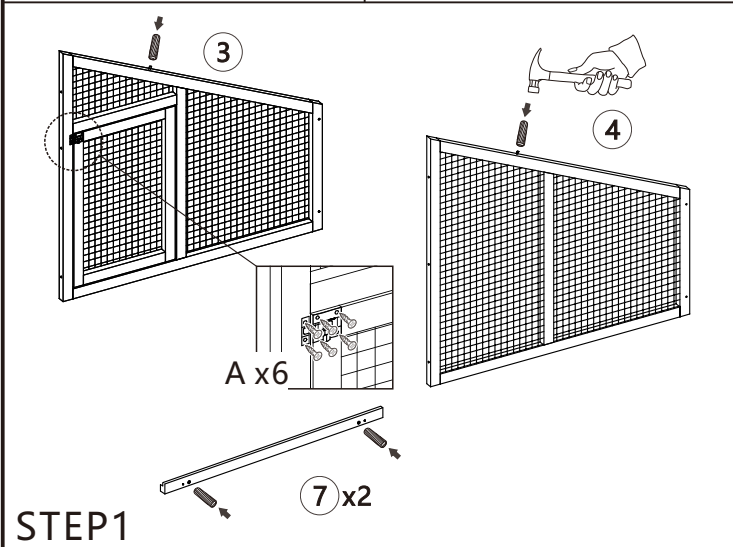

PawHut D51-135 Assembly Instructions

	A 3.0*12	12PCS
	B 3.0*38	4PCS
	C 3.5*40	18PCS
	D 3.0*20	4PCS
	E 3.0*16	6PCS
	F 3.5*50	6PCS
	G 3.5*30	8PCS
	H 3.5*25	4PCS
	M6*45	4PCS
		2PCS
		14PCS

STEP5

STEP6

STEP7

STEP8