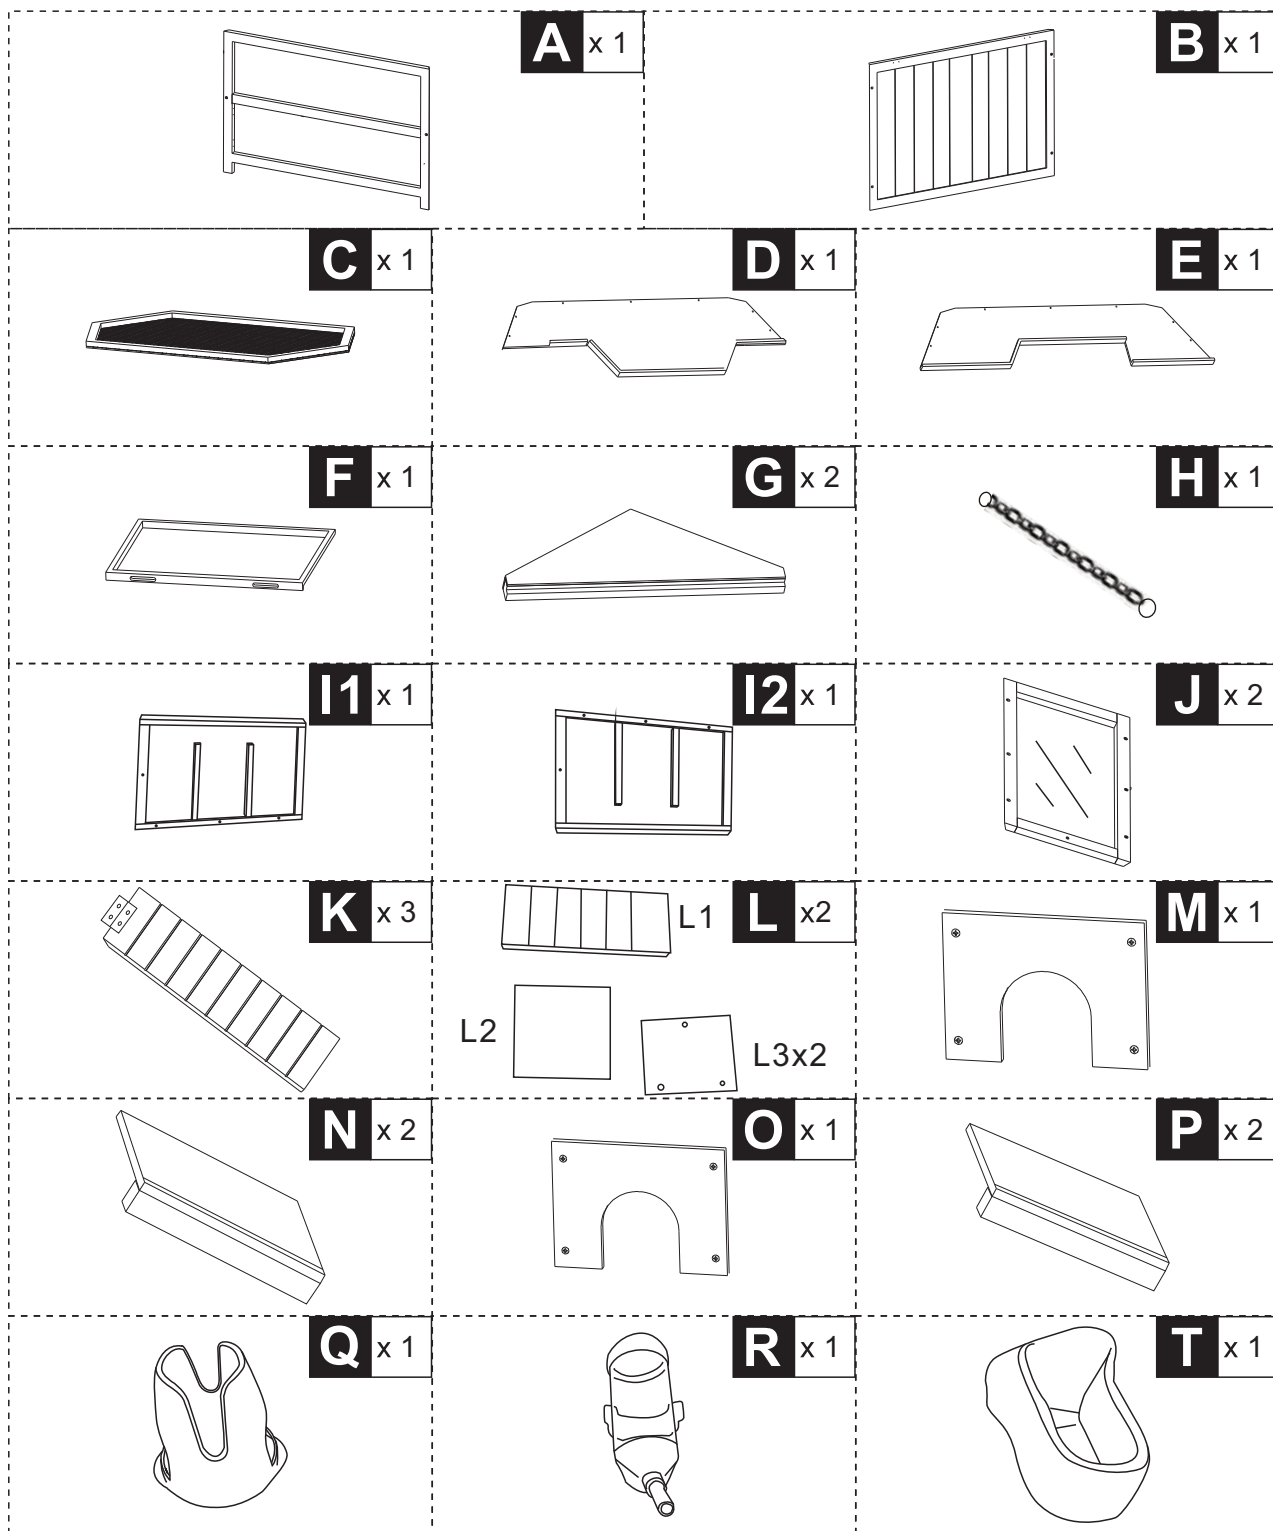

PARTS

HARDWARE

F

S2x 4

M3.5*20

S2x12

M3.5*20

S2x 2