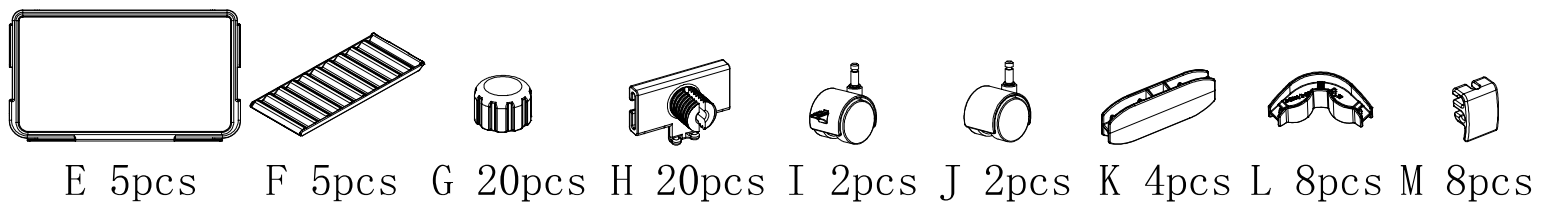

*PawHut*

D51-159V01

C00000

ASSEMBLY INSTRUCTIONS

step 1

step 2

step 3

step 4

step 5

step 6

step 7

step 8