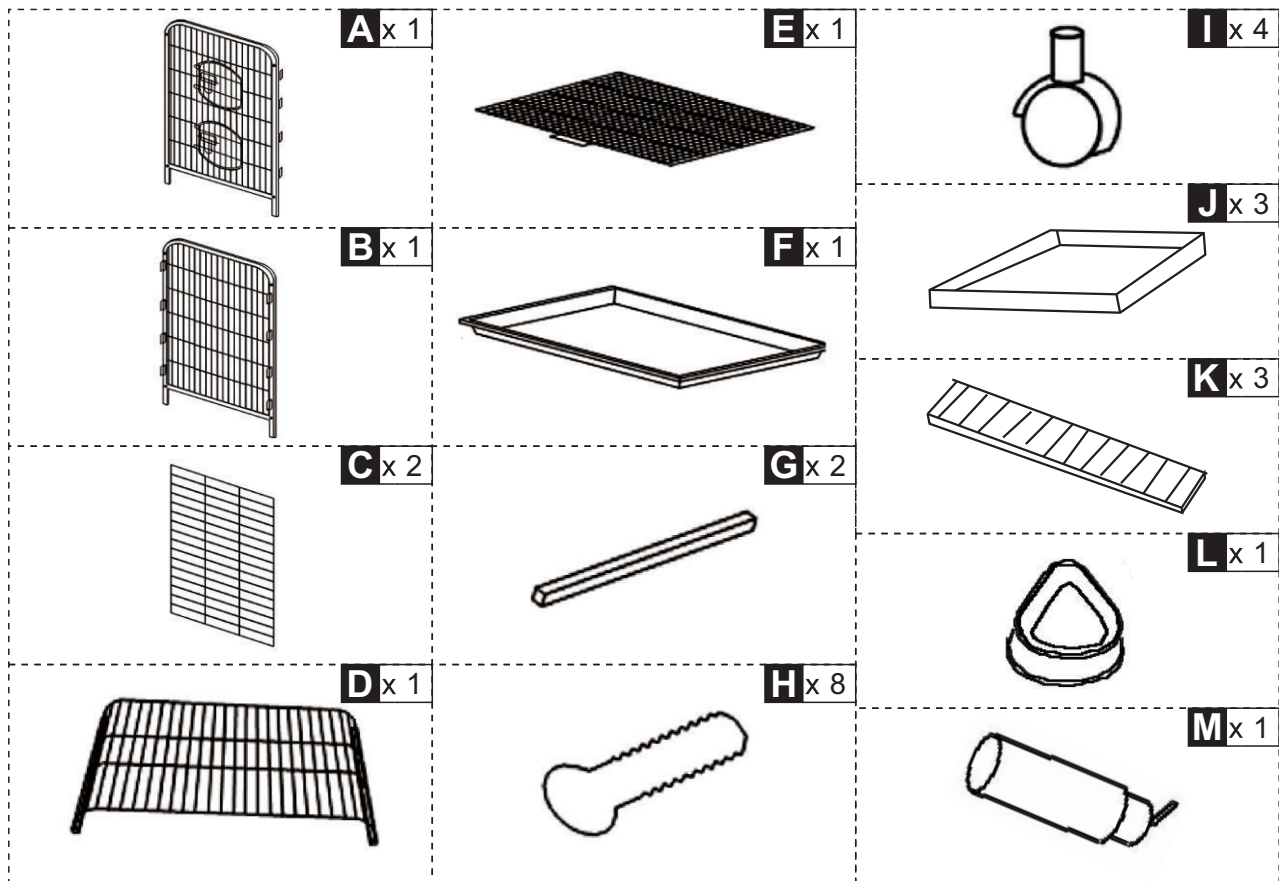

PawHut

INdccc042_GL_

D51-158

ASSEMBLY INSTRUCTION

Done

US

001-877-644-9366
customerservice@aosom.com

CA