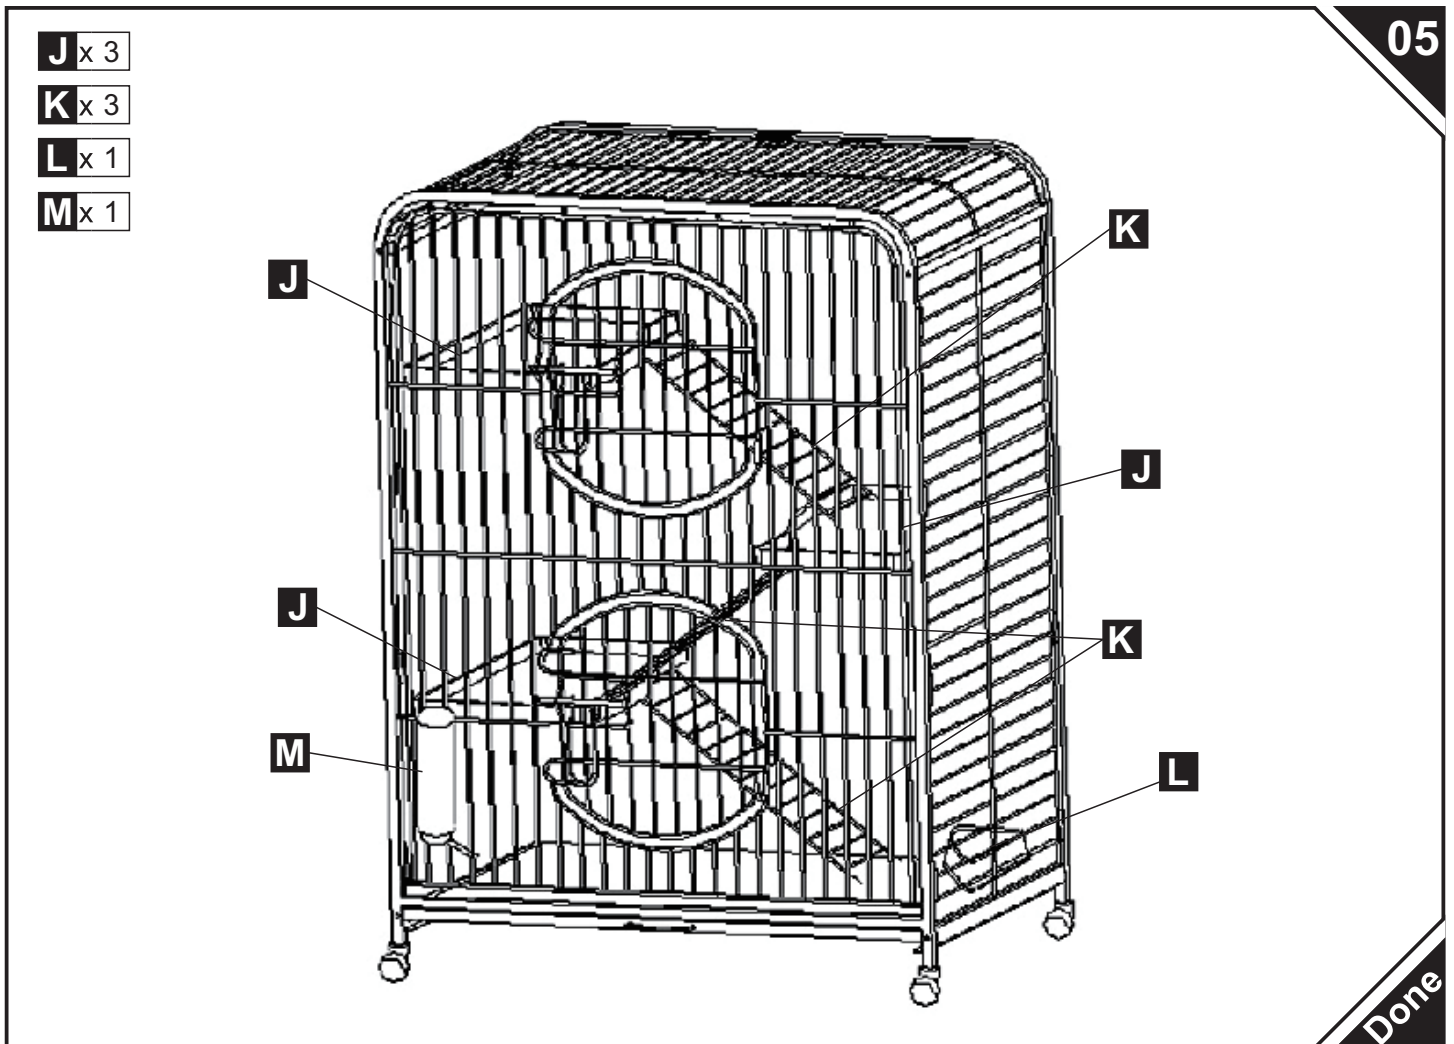

PawHut

INdccc042_GL_

D51-158

ASSEMBLY INSTRUCTION

Done

US

001-877-644-9366
customerservice@aosom.com

CA