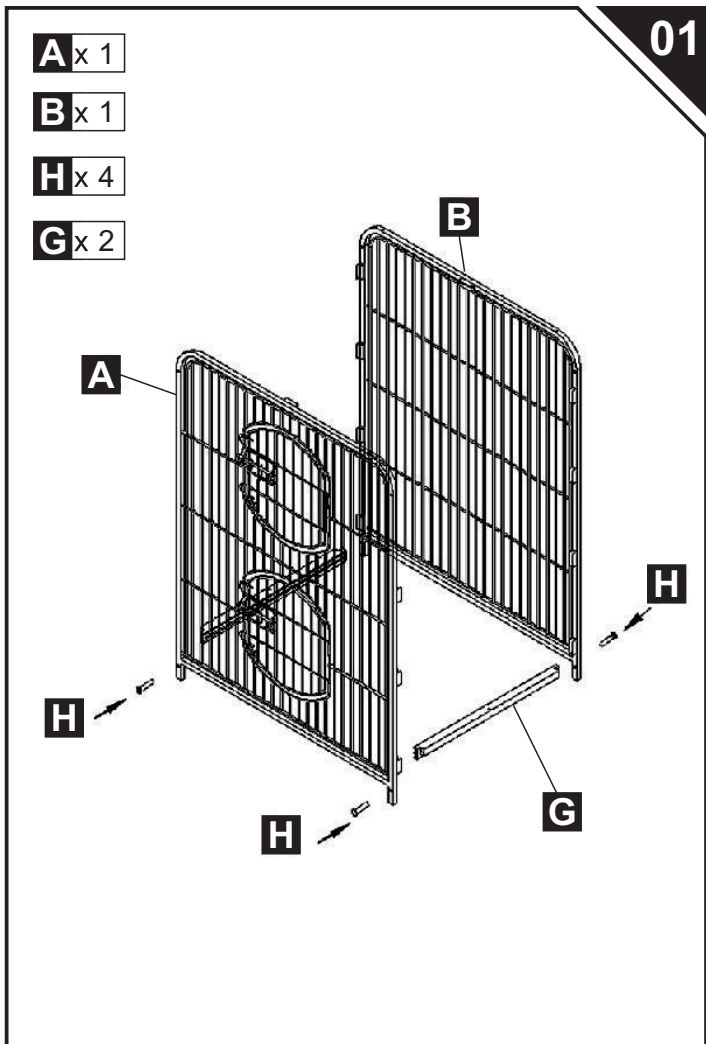

PawHut

INdccc042_GL_

D51-158

ASSEMBLY INSTRUCTION

Done

US

001-877-644-9366
customerservice@aosom.com

CA