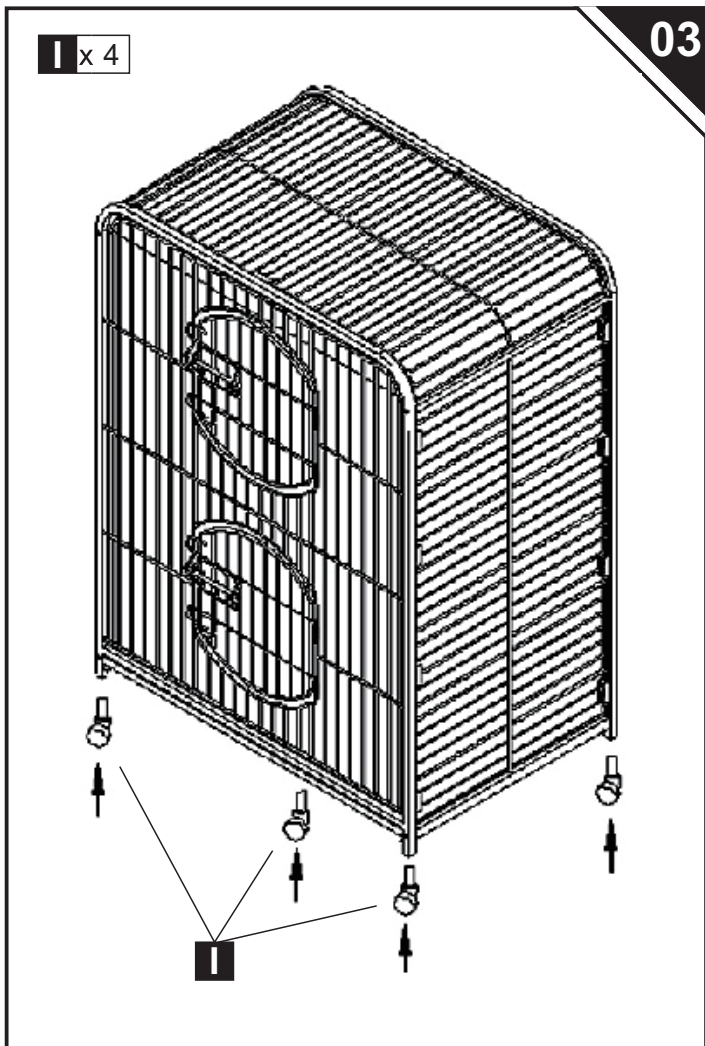

PawHut

INdccc042_GL_

D51-158

ASSEMBLY INSTRUCTION

Done

US

001-877-644-9366
customerservice@aosom.com

CA