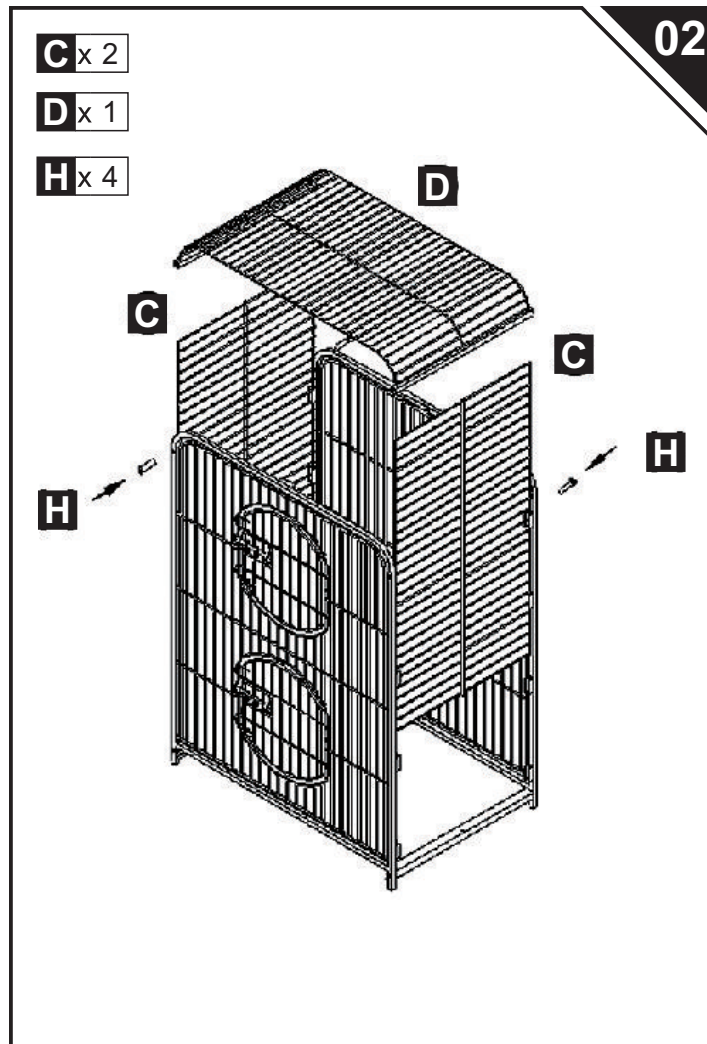

PawHut

INdccc042_GL_

D51-158

ASSEMBLY INSTRUCTION

Done

US

001-877-644-9366
customerservice@aosom.com

CA