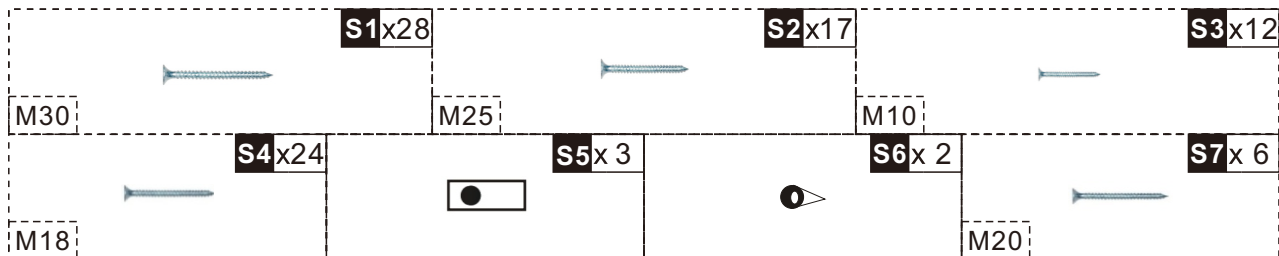

# PawHut

INdcd081\_GL

**D51-144**

## ASSEMBLY INSTRUCTION

**TOOLS RECOMMENDED**

S2\*1pc; S3\*4pcs; S5\*1pc  
C1\*1pc; D1\*1pc

S2\*1pc; S3\*4pcs; S5\*1pc  
C2\*1pc; D1\*1pc

S2\*1pc; S3\*4pcs; S5\*1pc  
G2\*1pc; D2\*1pc

01

S1\*8pcs  
A1/A2/B1/B2\*1pc

02

S1\*8pcs  
I/J\*1pc

03

F\*1pc

04

S1\*6pcs  
G1/H/K\*1pc

05

S1\*6pcs; S2\*2pcs