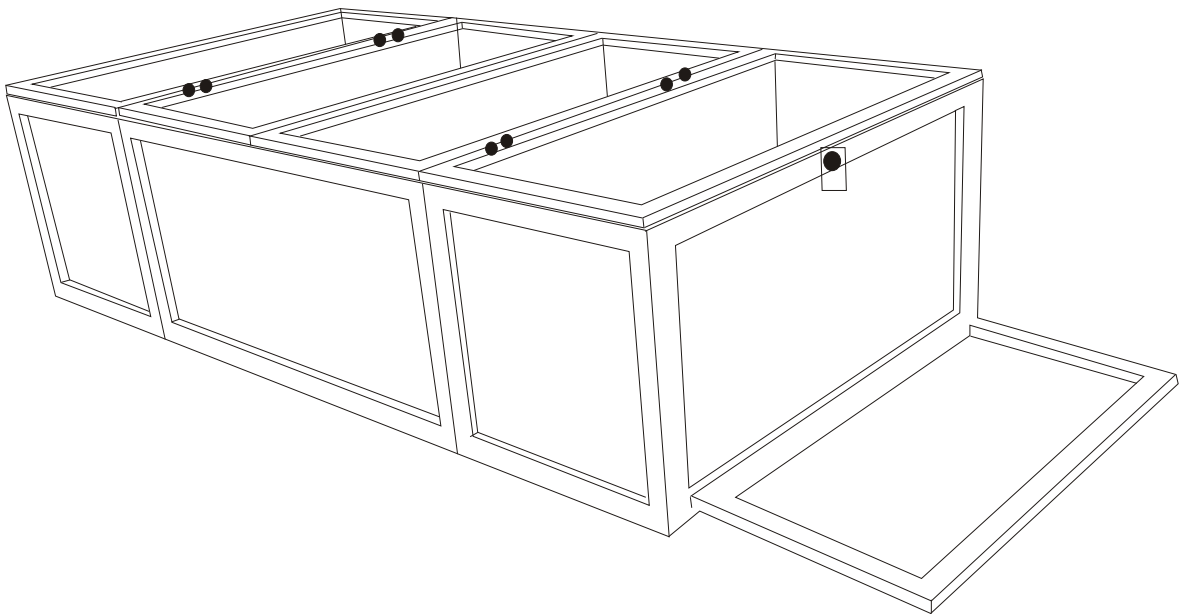

PawHut

INdcd083_GL

D51-147

ASSEMBLY INSTRUCTION

TOOLS RECOMMENDED

A = cage front&back wall

B = cage front & back wall

C = cage top wall

D = cage top wall

F = cage side wall

G = cage side door

E = cage side wall

S2*16pcs;
A*2pcs/B*1pc

H = finished front&back wall

S1*16pcs;S2*1pc;S3*8pcs;S4*12pcs;S5*1pc;S6*2pcs
H/C/D*2pcs;E/F/G*1pc

US