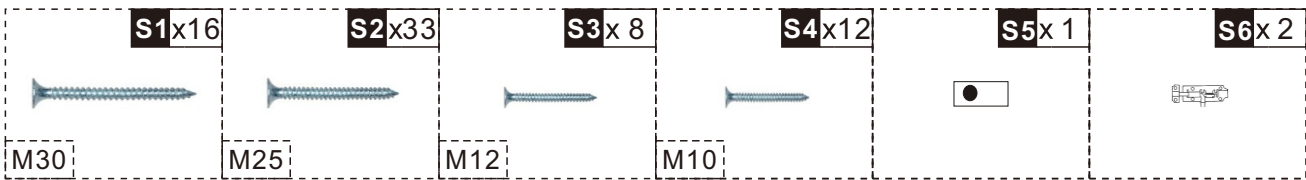

PawHut

INdcd083_GL

D51-147

ASSEMBLY INSTRUCTION

TOOLS RECOMMENDED

A = cage front&back wall

B = cage front & back wall

C = cage top wall

D = cage top wall

F = cage side wall

G = cage side door

E = cage side wall

S2*16pcs;
A*2pcs/B*1pc

H = finished front&back wall

S1*16pcs;S2*1pc;S3*8pcs;S4*12pcs;S5*1pc;S6*2pcs
H/C/D*2pcs;E/F/G*1pc

US