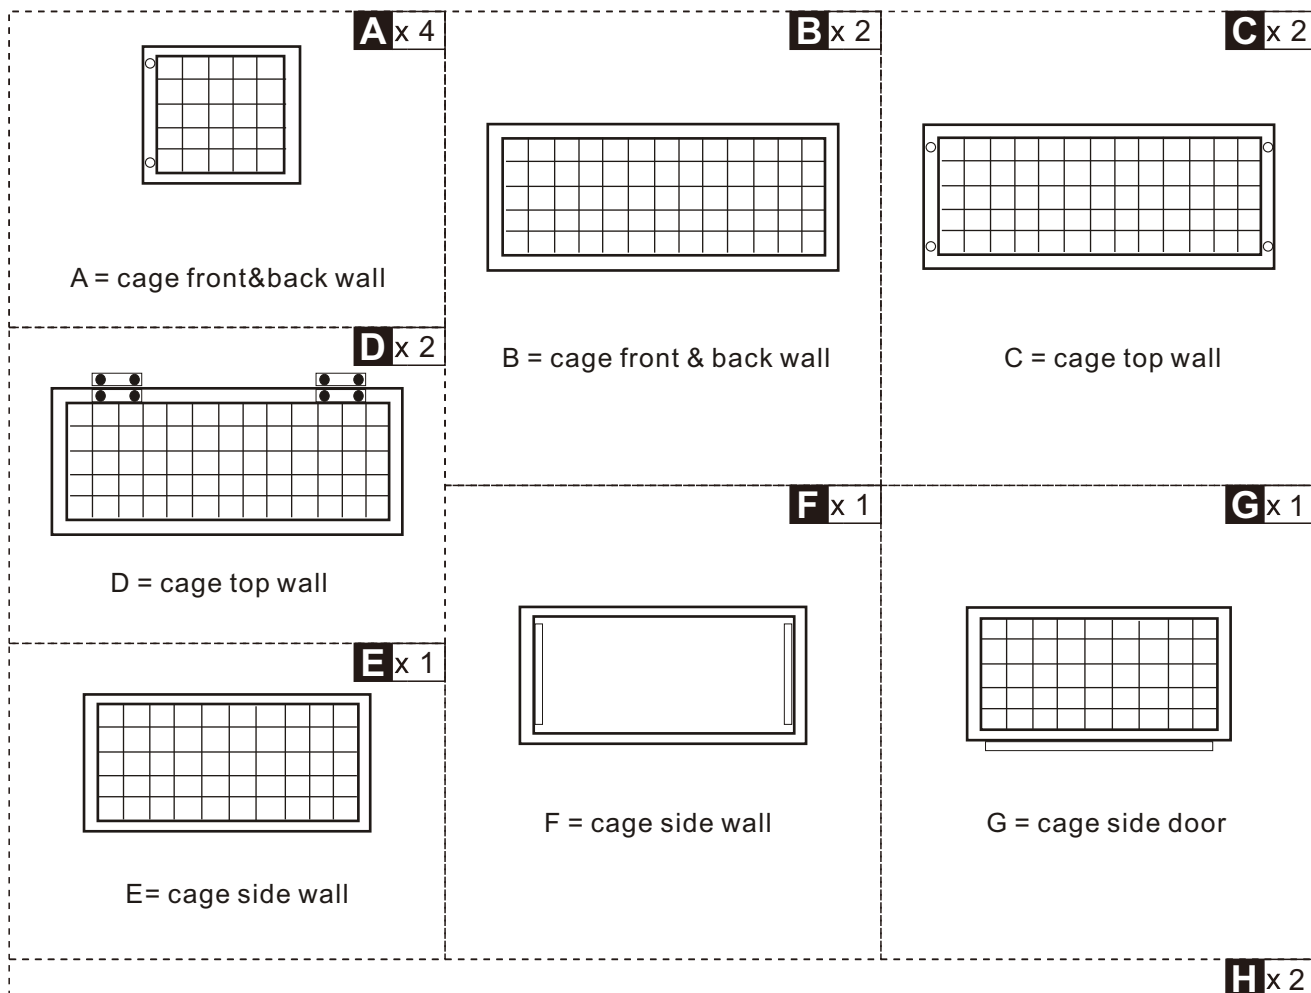

PawHut

INdcd083_GL

D51-147

ASSEMBLY INSTRUCTION

TOOLS RECOMMENDED

A = cage front&back wall

B = cage front & back wall

C = cage top wall

D = cage top wall

F = cage side wall

G = cage side door

E = cage side wall

S2*16pcs;
A*2pcs/B*1pc

H = finished front&back wall

S1*16pcs;S2*1pc;S3*8pcs;S4*12pcs;S5*1pc;S6*2pcs
H/C/D*2pcs;E/F/G*1pc

US