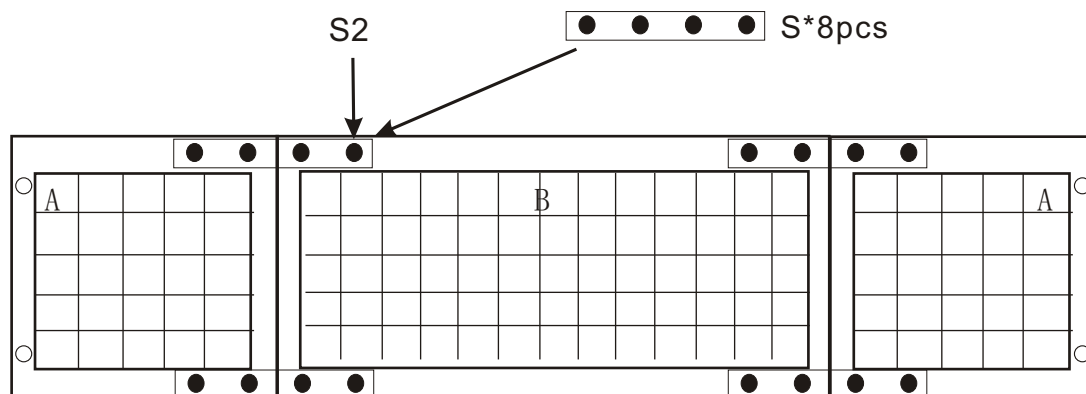

PawHut

INdcd083_GL

D51-147

ASSEMBLY INSTRUCTION

TOOLS RECOMMENDED

A = cage front&back wall

B = cage front & back wall

C = cage top wall

D = cage top wall

F = cage side wall

G = cage side door

E = cage side wall

S2*16pcs;
A*2pcs/B*1pc

H = finished front&back wall

S1*16pcs;S2*1pc;S3*8pcs;S4*12pcs;S5*1pc;S6*2pcs
H/C/D*2pcs;E/F/G*1pc

US