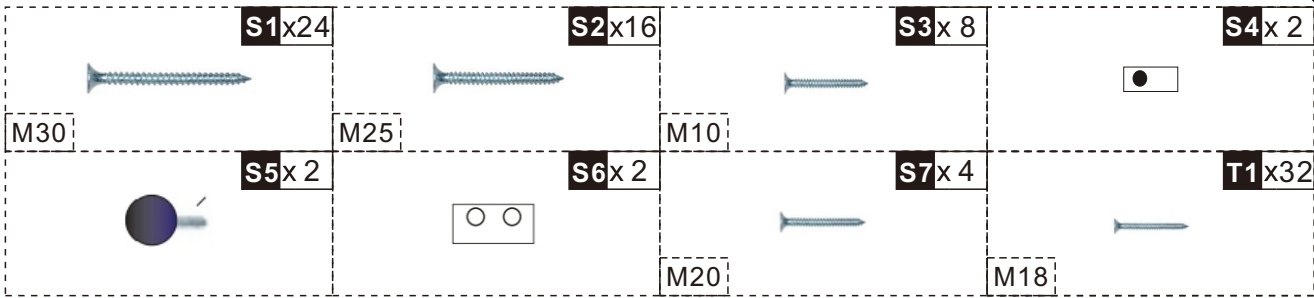

PawHut

INdcd084_GL

D51-149

ASSEMBLY INSTRUCTION

TOOLS RECOMMENDED

S2*1pc; S3*4pcs; S4*1pc
C1/H1*1pc

S2*2pcs; S3*8pcs; S4*2pc
D3/D4*1pc; H2*2pcs

H= door&stairs

01

S2*8pcs
A1/A2/B1/B2*1pc

02

S1*8pcs
I/J*1pc
detail: half to half

03

S1*8pcs
D1/D2*1pc
G*2PCS

04

S1*8pcs; S2*2pcs
F*pc; H2*1pc