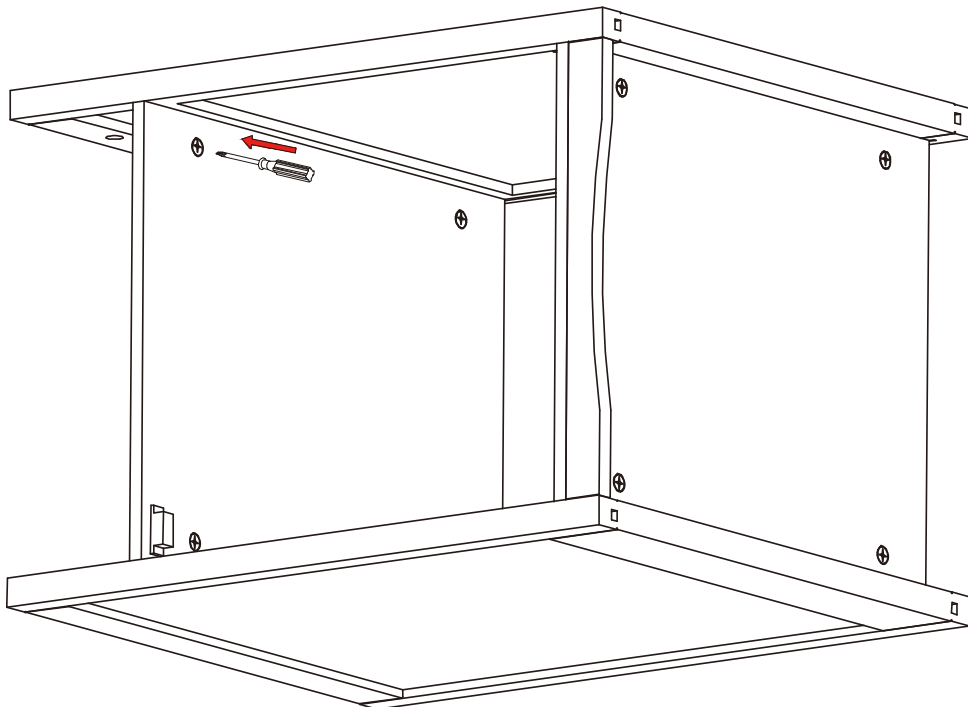

PawHut®

INdeb002V01_GL

D31-017

IMPORTANT, RETAIN FOR FUTURE REFERENCE: READ CAREFULLY

ASSEMBLY & INSTRUCTION MANUAL

PARTS

HARDWARE

d		M3.5*20mm	1x
e		ø24mm	1x
f		41mm	2x
g		M3*12mm	4x

a		34.6mm	4x
---	---	--------	----

(a)		34.6mm	4x
-----	--	--------	----

(a)		34.6mm	4x
-----	---	--------	----

(b)		ø15*10mm	4x
(c)		ø6*30mm	6x

(b)		ø15*10mm	4x
(c)		ø6*30mm	6x

(b)		ø15*10mm	4x
(c)		ø6*30mm	4x