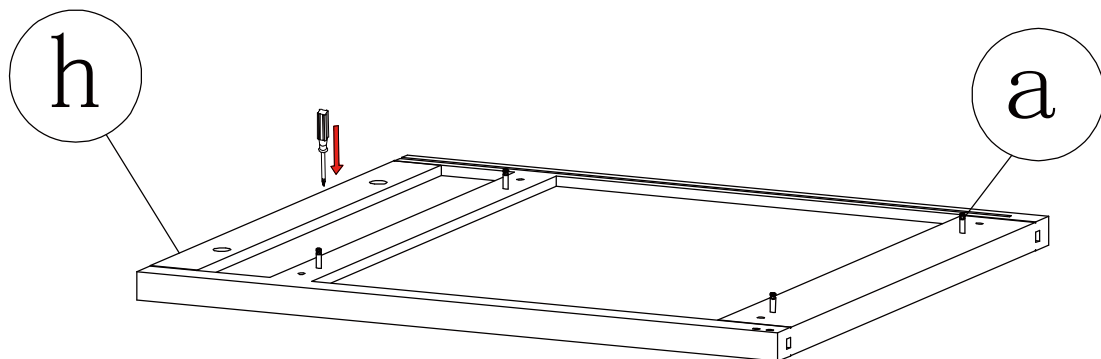

PawHut®

INdeb002V01_GL

D31-017

IMPORTANT, RETAIN FOR FUTURE REFERENCE: READ CAREFULLY

ASSEMBLY & INSTRUCTION MANUAL

PARTS

HARDWARE

d		M3.5*20mm	1x
e		ø24mm	1x
f		41mm	2x
g		M3*12mm	4x

a		34.6mm	4x
---	---	--------	----

(a)		34.6mm	4x
-----	--	--------	----

(a)		34.6mm	4x
-----	---	--------	----

(b)		ø15*10mm	4x
(c)		ø6*30mm	6x

(b)		ø15*10mm	4x
(c)		ø6*30mm	6x

(b)		ø15*10mm	4x
(c)		ø6*30mm	4x

g		M3*12mm	4x
---	---	---------	----