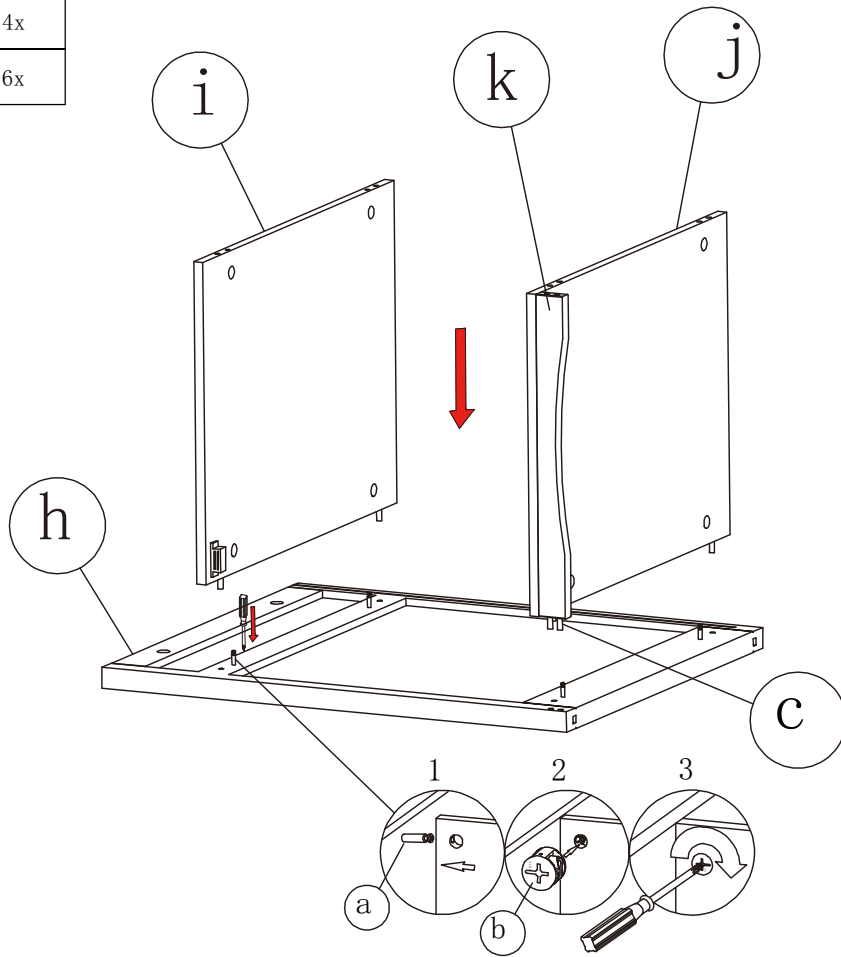

PawHut®

INdeb002V01_GL

D31-017

IMPORTANT, RETAIN FOR FUTURE REFERENCE: READ CAREFULLY

ASSEMBLY & INSTRUCTION MANUAL

PARTS

HARDWARE

d		M3.5*20mm	1x
e		ø24mm	1x
f		41mm	2x
g		M3*12mm	4x

a		34.6mm	4x
---	---	--------	----

(a)		34.6mm	4x
-----	--	--------	----

(a)		34.6mm	4x
-----	---	--------	----

(b)		ø15*10mm	4x
(c)		ø6*30mm	6x

(b)		ø15*10mm	4x
(c)		ø6*30mm	6x

(b)		ø15*10mm	4x
(c)		ø6*30mm	4x

g		M3*12mm	4x
---	---	---------	----