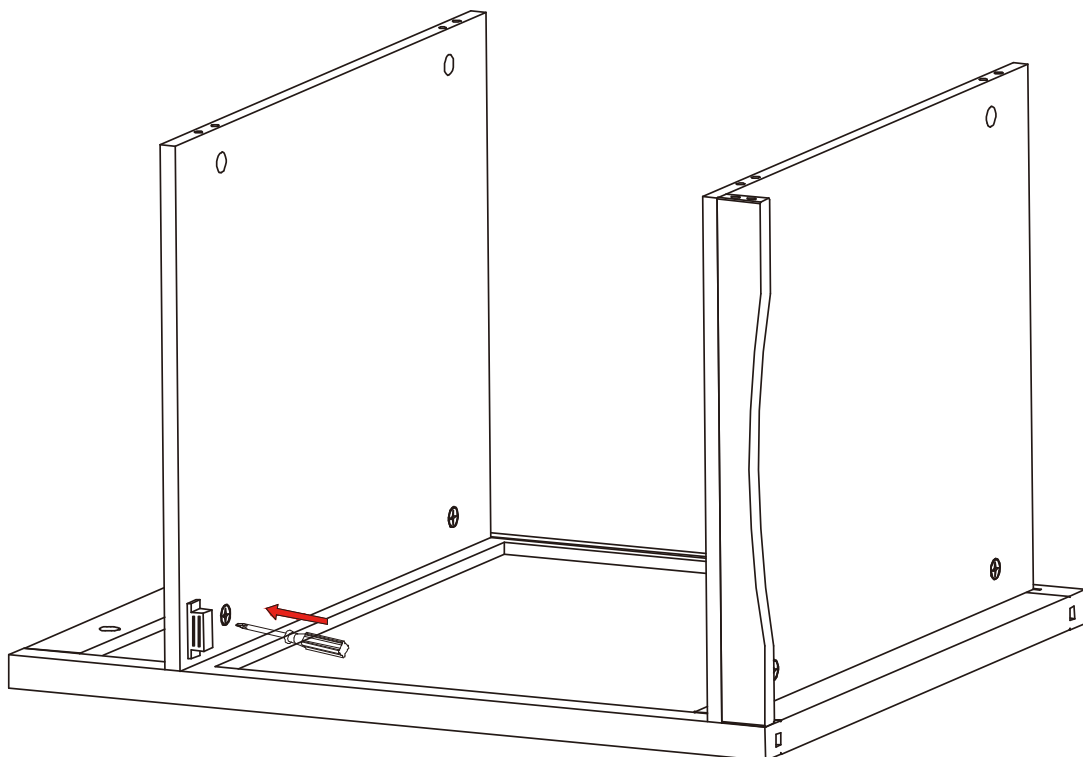

PawHut®

INdeb002V01_GL

D31-017

IMPORTANT, RETAIN FOR FUTURE REFERENCE: READ CAREFULLY

ASSEMBLY & INSTRUCTION MANUAL

PARTS

HARDWARE

d		M3.5*20mm	1x
e		ø24mm	1x
f		41mm	2x
g		M3*12mm	4x

a		34.6mm	4x
---	---	--------	----

(a)		34.6mm	4x
-----	--	--------	----

(a)		34.6mm	4x
-----	---	--------	----

(b)		ø15*10mm	4x
(c)		ø6*30mm	6x

(b)		ø15*10mm	4x
(c)		ø6*30mm	6x

(b)		ø15*10mm	4x
(c)		ø6*30mm	4x