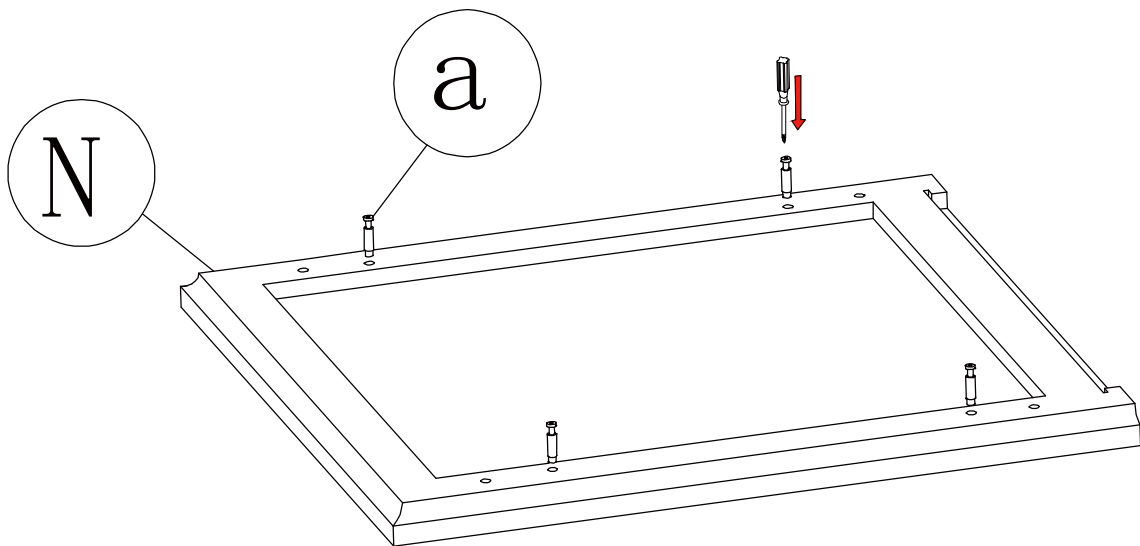

PawHut®

INdeb002V01_GL

D31-017

IMPORTANT, RETAIN FOR FUTURE REFERENCE: READ CAREFULLY

ASSEMBLY & INSTRUCTION MANUAL

PARTS

HARDWARE

d		M3.5*20mm	1x
e		ø24mm	1x
f		41mm	2x
g		M3*12mm	4x

a		34.6mm	4x
---	---	--------	----

(a)		34.6mm	4x
-----	--	--------	----

(a)		34.6mm	4x
-----	---	--------	----

(b)		ø15*10mm	4x
(c)		ø6*30mm	6x

(b)		ø15*10mm	4x
(c)		ø6*30mm	6x

(b)		ø15*10mm	4x
(c)		ø6*30mm	4x

g		M3*12mm	4x
---	---	---------	----