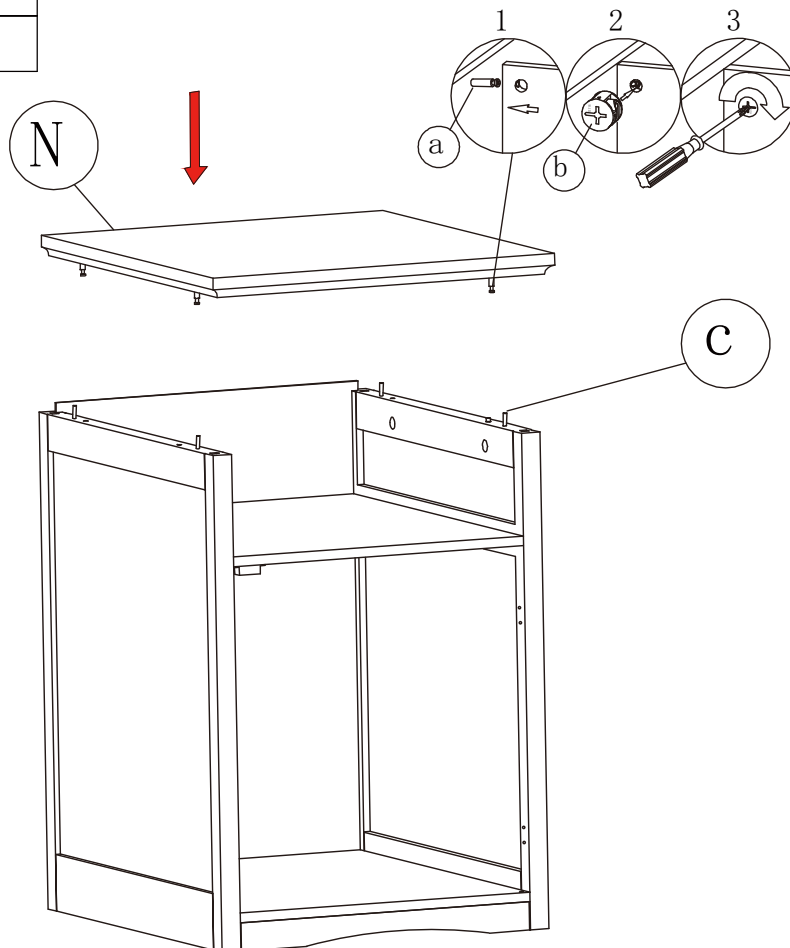

PawHut®

INdeb002V01_GL

D31-017

IMPORTANT, RETAIN FOR FUTURE REFERENCE: READ CAREFULLY

ASSEMBLY & INSTRUCTION MANUAL

PARTS

HARDWARE

d		M3.5*20mm	1x
e		ø24mm	1x
f		41mm	2x
g		M3*12mm	4x

a		34.6mm	4x
---	---	--------	----

(a)		34.6mm	4x
-----	--	--------	----

(a)		34.6mm	4x
-----	---	--------	----

(b)		ø15*10mm	4x
(c)		ø6*30mm	6x

(b)		ø15*10mm	4x
(c)		ø6*30mm	6x

(b)		ø15*10mm	4x
(c)		ø6*30mm	4x

g		M3*12mm	4x
---	---	---------	----