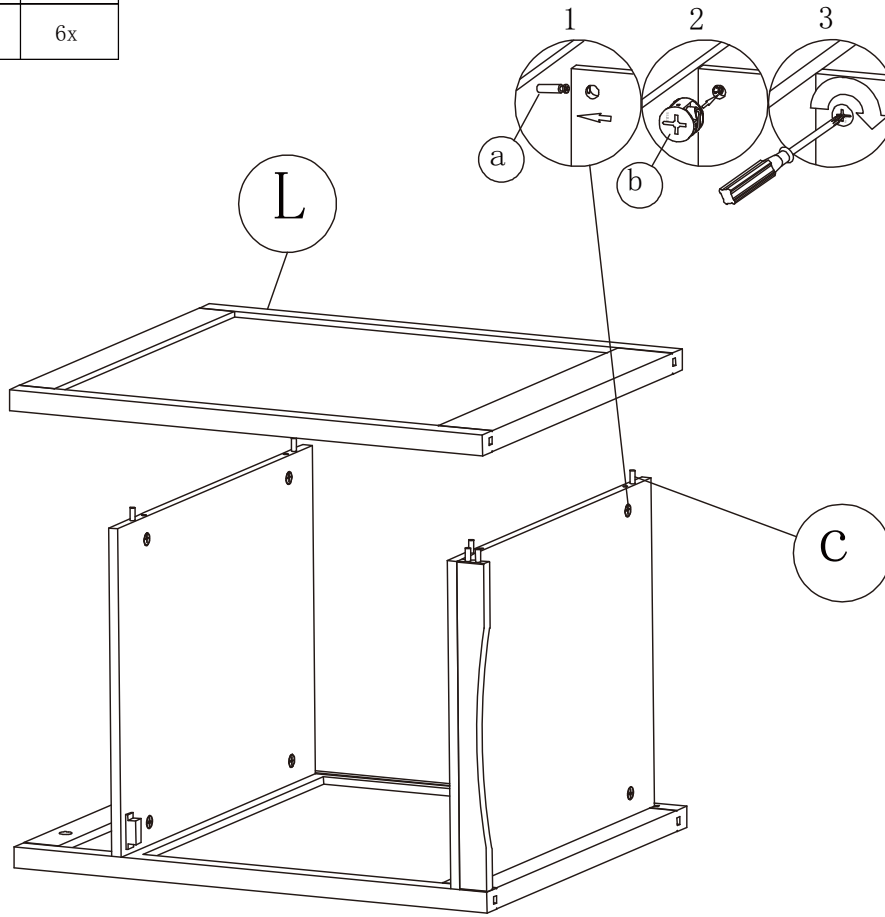

PawHut®

INdeb002V01_GL

D31-017

IMPORTANT, RETAIN FOR FUTURE REFERENCE: READ CAREFULLY

ASSEMBLY & INSTRUCTION MANUAL

PARTS

HARDWARE

d		M3.5*20mm	1x
e		ø24mm	1x
f		41mm	2x
g		M3*12mm	4x

a		34.6mm	4x
---	---	--------	----

(a)		34.6mm	4x
-----	--	--------	----

(a)		34.6mm	4x
-----	---	--------	----

(b)		ø15*10mm	4x
(c)		ø6*30mm	6x

(b)		ø15*10mm	4x
(c)		ø6*30mm	6x

(b)		ø15*10mm	4x
(c)		ø6*30mm	4x

g		M3*12mm	4x
---	---	---------	----