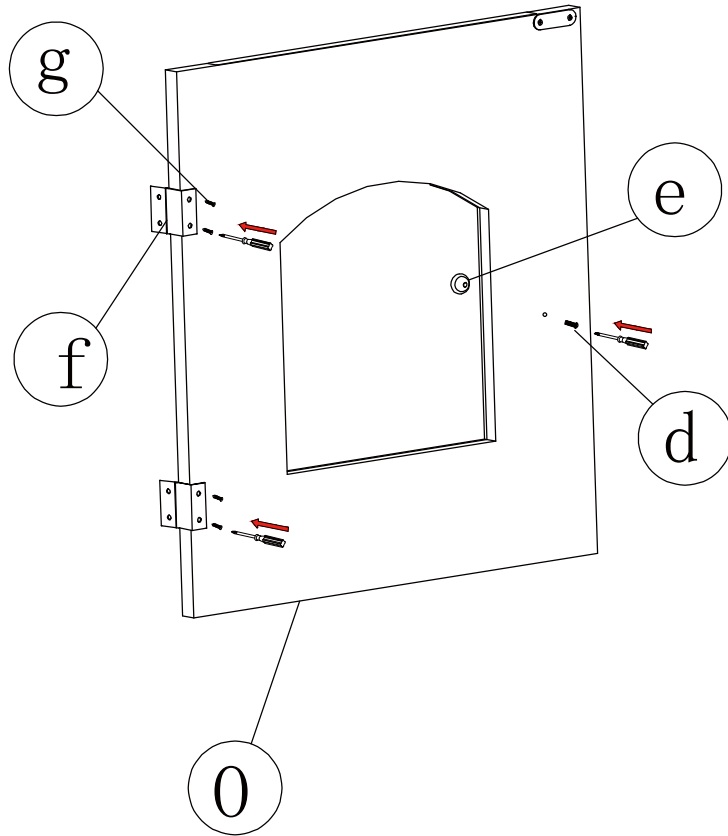

PawHut®

INdeb002V01_GL

D31-017

IMPORTANT, RETAIN FOR FUTURE REFERENCE: READ CAREFULLY

ASSEMBLY & INSTRUCTION MANUAL

PARTS

HARDWARE

d		M3.5*20mm	1x
e		ø24mm	1x
f		41mm	2x
g		M3*12mm	4x

a		34.6mm	4x
---	---	--------	----

(a)		34.6mm	4x
-----	--	--------	----

(a)		34.6mm	4x
-----	---	--------	----

(b)		ø15*10mm	4x
(c)		ø6*30mm	6x

(b)		ø15*10mm	4x
(c)		ø6*30mm	6x

(b)		ø15*10mm	4x
(c)		ø6*30mm	4x

g		M3*12mm	4x
---	---	---------	----