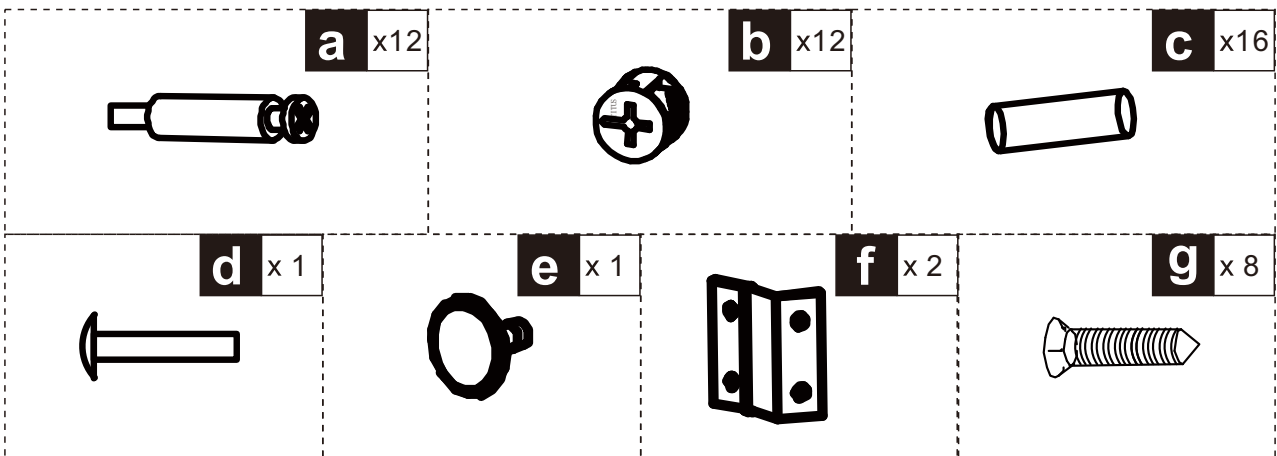

PawHut®

INdeb002V01_GL

D31-017

IMPORTANT, RETAIN FOR FUTURE REFERENCE: READ CAREFULLY

ASSEMBLY & INSTRUCTION MANUAL

PARTS

HARDWARE

d		M3.5*20mm	1x
e		ø24mm	1x
f		41mm	2x
g		M3*12mm	4x

a		34.6mm	4x
---	---	--------	----

(a)		34.6mm	4x
-----	--	--------	----

(a)		34.6mm	4x
-----	---	--------	----

(b)		ø15*10mm	4x
(c)		ø6*30mm	6x

(b)		ø15*10mm	4x
(c)		ø6*30mm	6x

(b)		ø15*10mm	4x
(c)		ø6*30mm	4x

g		M3*12mm	4x
---	---	---------	----