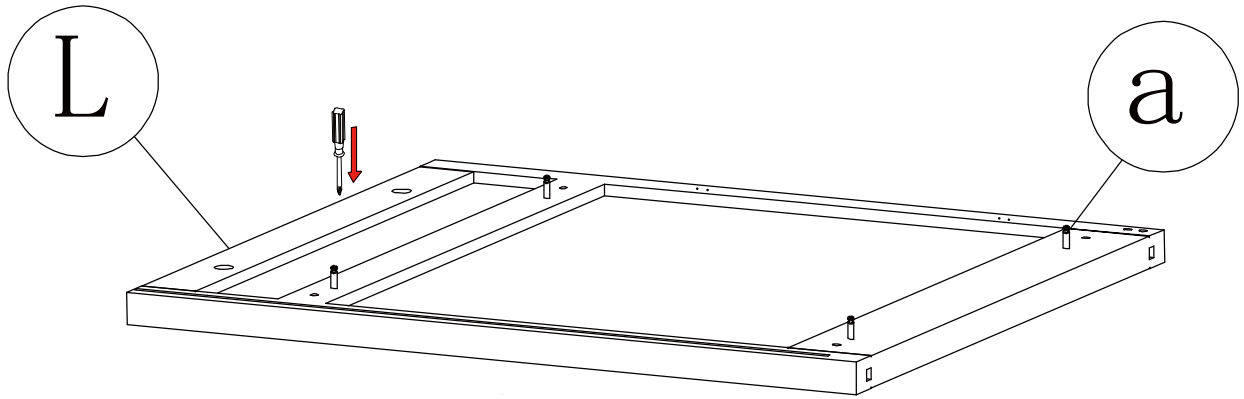

PawHut®

INdeb002V01_GL

D31-017

IMPORTANT, RETAIN FOR FUTURE REFERENCE: READ CAREFULLY

ASSEMBLY & INSTRUCTION MANUAL

PARTS

HARDWARE

d		M3.5*20mm	1x
e		ø24mm	1x
f		41mm	2x
g		M3*12mm	4x

a		34.6mm	4x
---	---	--------	----

(a)		34.6mm	4x
-----	--	--------	----

(a)		34.6mm	4x
-----	---	--------	----

(b)		ø15*10mm	4x
(c)		ø6*30mm	6x

(b)		ø15*10mm	4x
(c)		ø6*30mm	6x

(b)		ø15*10mm	4x
(c)		ø6*30mm	4x

g		M3*12mm	4x
---	---	---------	----