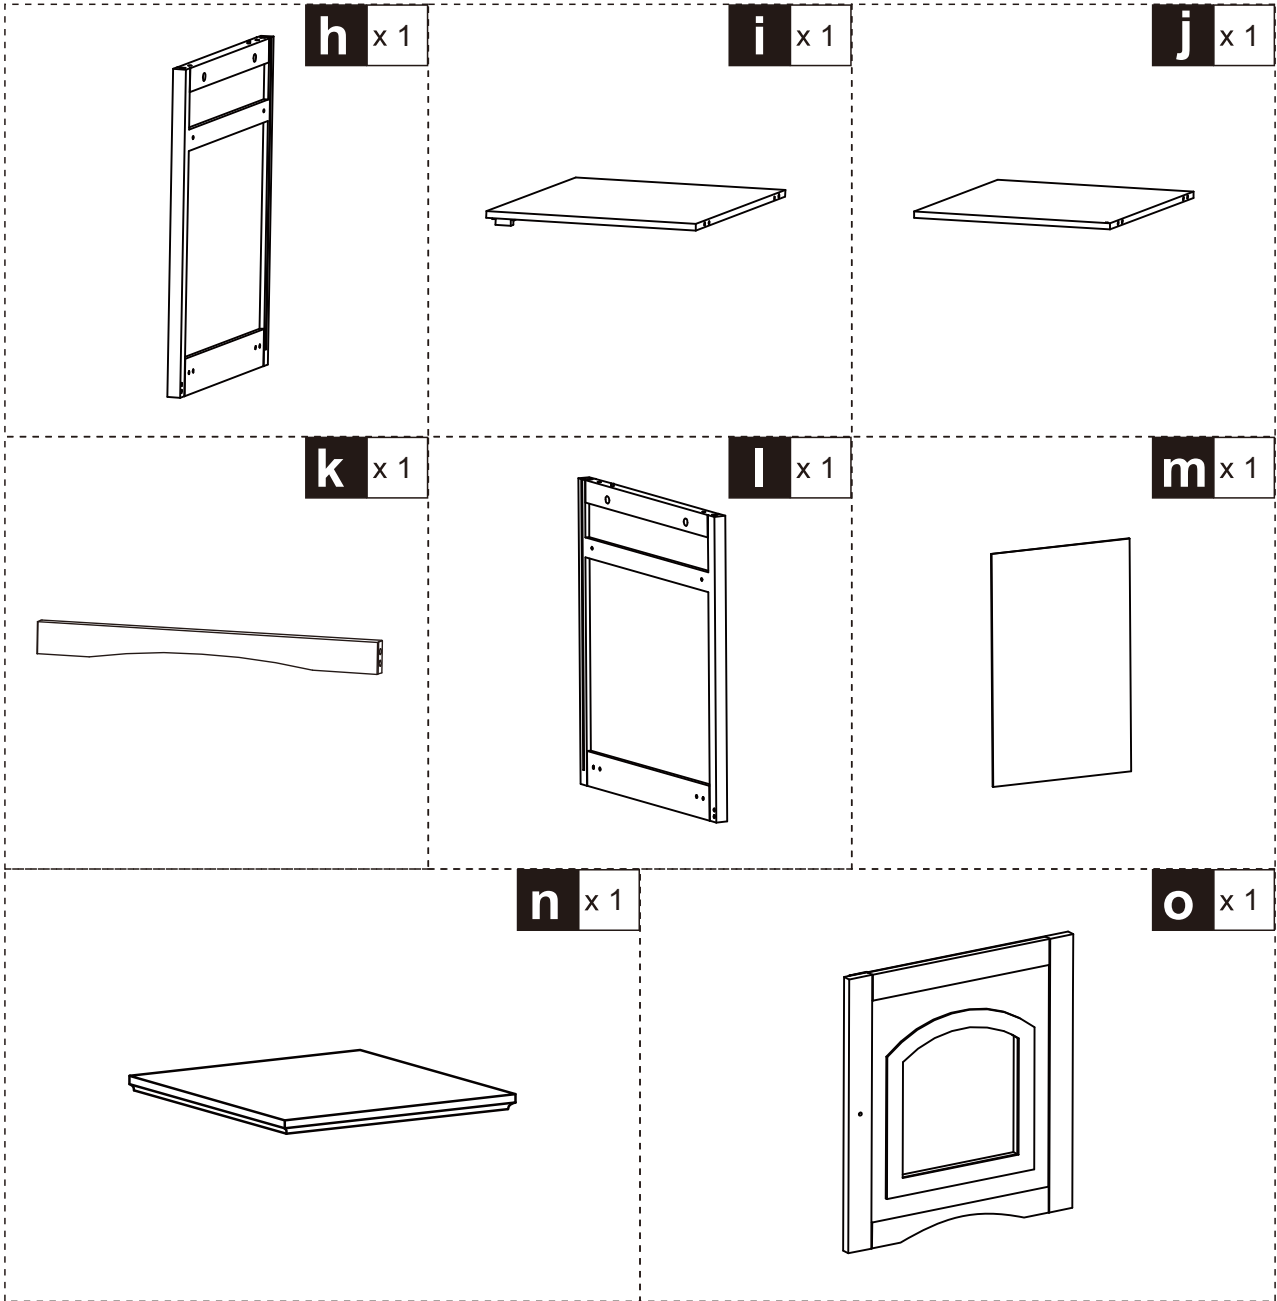

PawHut®

INdeb002V01_GL

D31-017

IMPORTANT, RETAIN FOR FUTURE REFERENCE: READ CAREFULLY

ASSEMBLY & INSTRUCTION MANUAL

PARTS

HARDWARE

d		M3.5*20mm	1x
e		ø24mm	1x
f		41mm	2x
g		M3*12mm	4x

a		34.6mm	4x
---	---	--------	----

(a)		34.6mm	4x
-----	--	--------	----

(a)		34.6mm	4x
-----	---	--------	----

(b)		ø15*10mm	4x
(c)		ø6*30mm	6x

(b)		ø15*10mm	4x
(c)		ø6*30mm	6x

(b)		ø15*10mm	4x
(c)		ø6*30mm	4x

g		M3*12mm	4x
---	---	---------	----