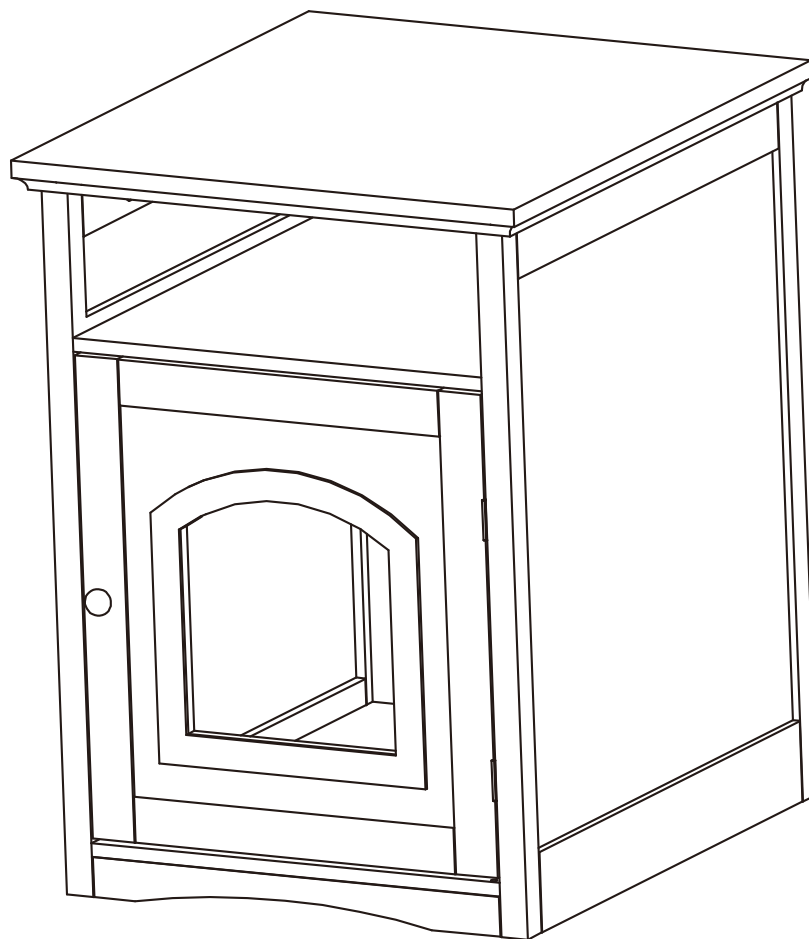

PawHut®

INdeb002V01_GL

D31-017

IMPORTANT, RETAIN FOR FUTURE REFERENCE: READ CAREFULLY

ASSEMBLY & INSTRUCTION MANUAL

PARTS

HARDWARE

d		M3.5*20mm	1x
e		ø24mm	1x
f		41mm	2x
g		M3*12mm	4x

a		34.6mm	4x
---	---	--------	----

(a)		34.6mm	4x
-----	--	--------	----

(a)		34.6mm	4x
-----	---	--------	----

(b)		ø15*10mm	4x
(c)		ø6*30mm	6x

(b)		ø15*10mm	4x
(c)		ø6*30mm	6x

(b)		ø15*10mm	4x
(c)		ø6*30mm	4x

g		M3*12mm	4x
---	---	---------	----