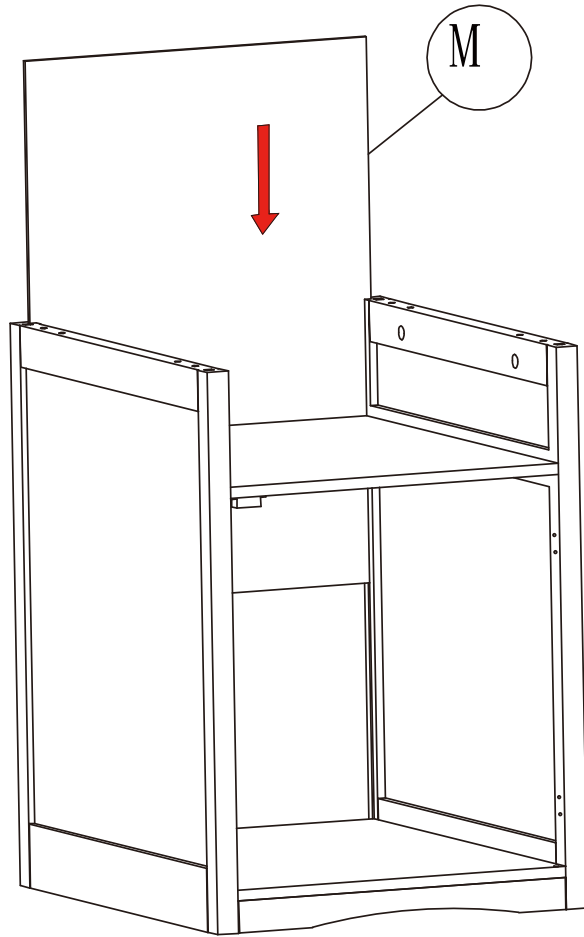

PawHut®

INdeb002V01_GL

D31-017

IMPORTANT, RETAIN FOR FUTURE REFERENCE: READ CAREFULLY

ASSEMBLY & INSTRUCTION MANUAL

PARTS

HARDWARE

d		M3.5*20mm	1x
e		ø24mm	1x
f		41mm	2x
g		M3*12mm	4x

a		34.6mm	4x
---	---	--------	----

(a)		34.6mm	4x
-----	--	--------	----

(a)		34.6mm	4x
-----	---	--------	----

(b)		ø15*10mm	4x
(c)		ø6*30mm	6x

(b)		ø15*10mm	4x
(c)		ø6*30mm	6x

(b)		ø15*10mm	4x
(c)		ø6*30mm	4x