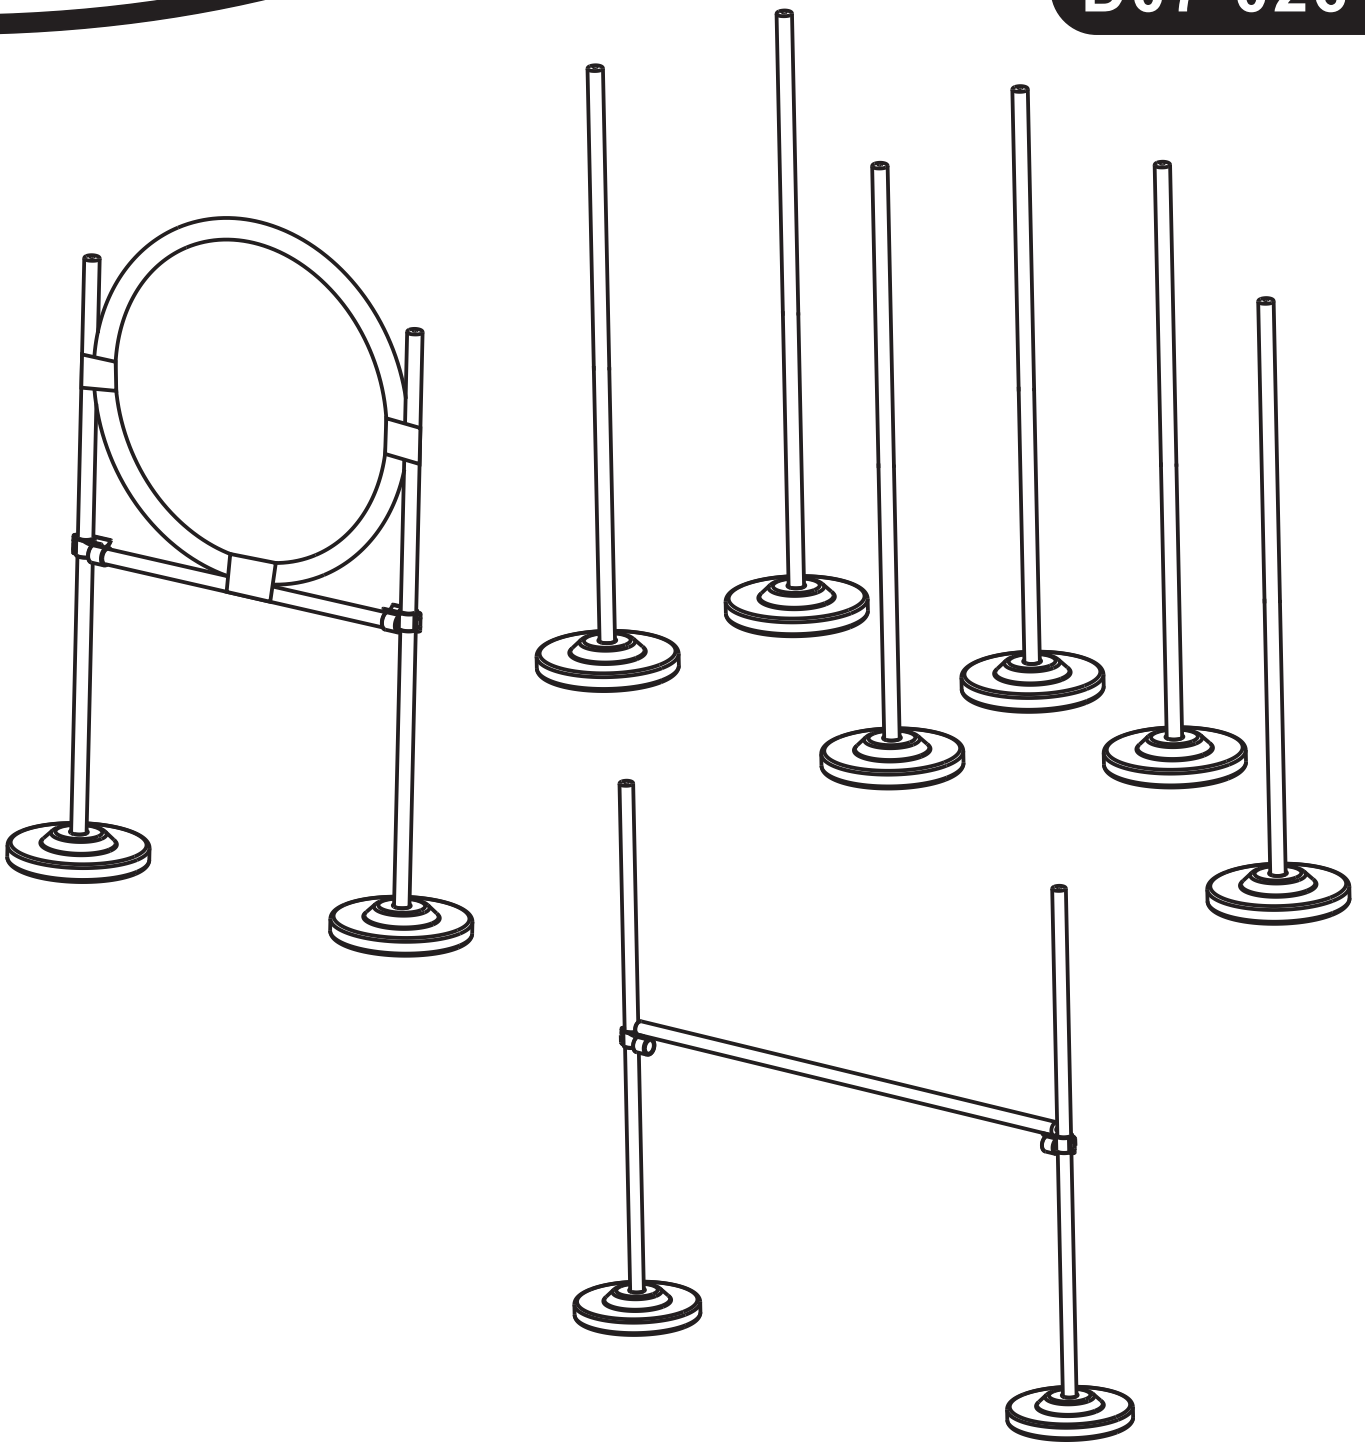

# PawHut

GL C200318

**D07-026**

## ASSEMBLY INSTRUCTION

A x10

E x11

sand bag

1000mm

B x 2

F x 4

D x 1

G x 3

600mm

02

Done

03

x4

04

Done