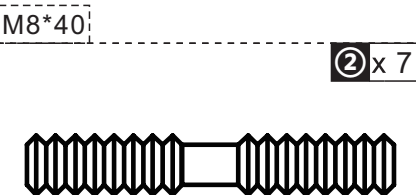

PawHut

INdha056V01_GL_

D30-093

ASSEMBLY INSTRUCTION

46.8cm

41cm

35cm

30cm