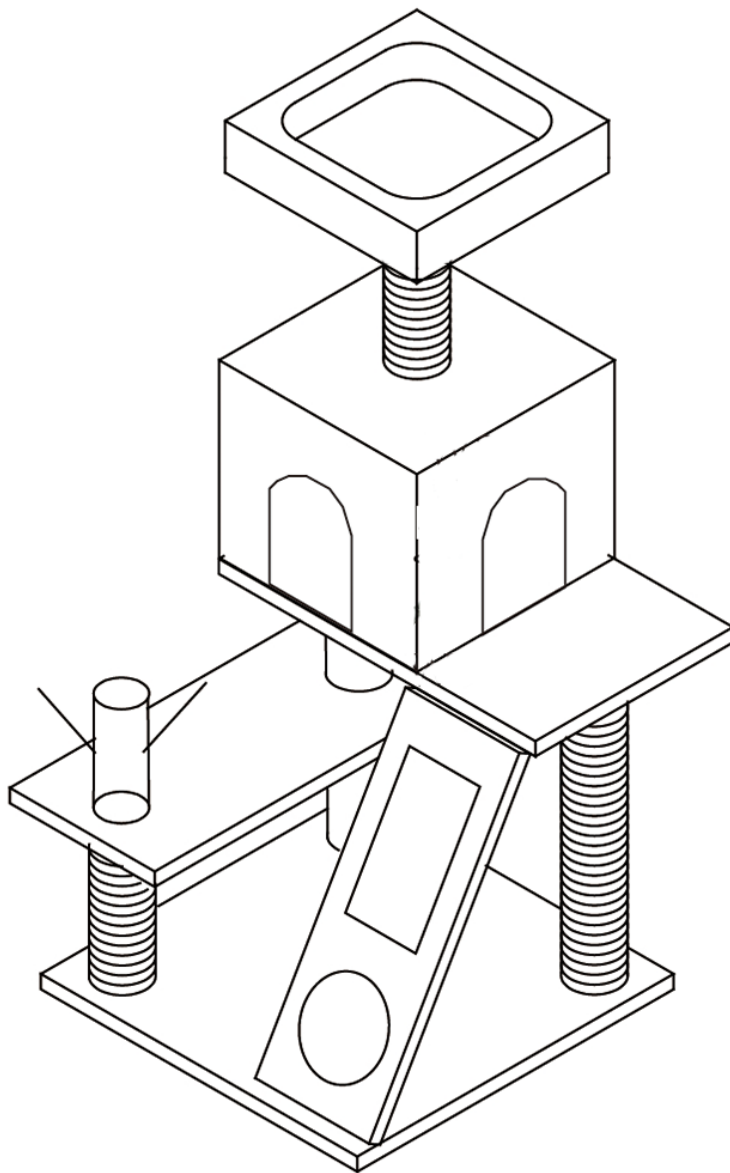

PawHut

D30-220

ASSEMBLY INSTRUCTIONS

US

001-877-644-9366
customerservice@aosom.com

CA

001-855-537-6088
customerservice@aosom.ca

UK