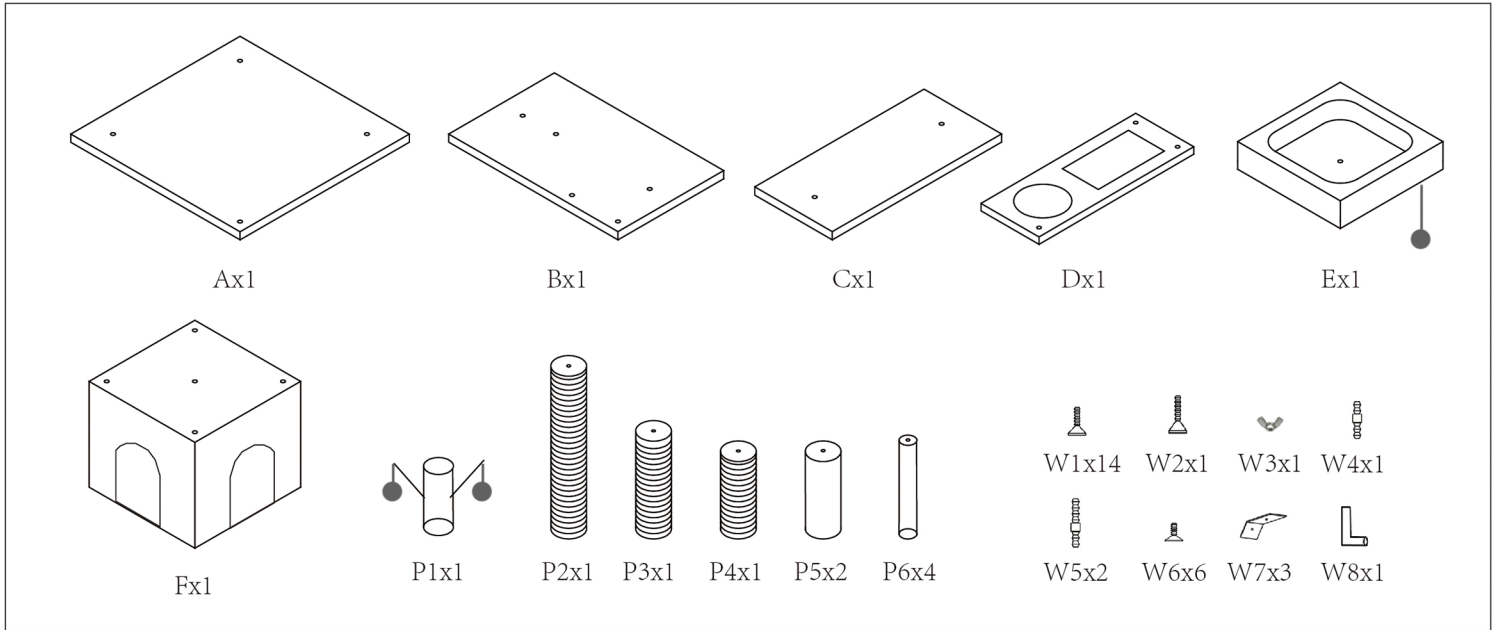

PawHut

D30-220

ASSEMBLY INSTRUCTIONS

US

001-877-644-9366
customerservice@aosom.com

CA

001-855-537-6088
customerservice@aosom.ca

UK