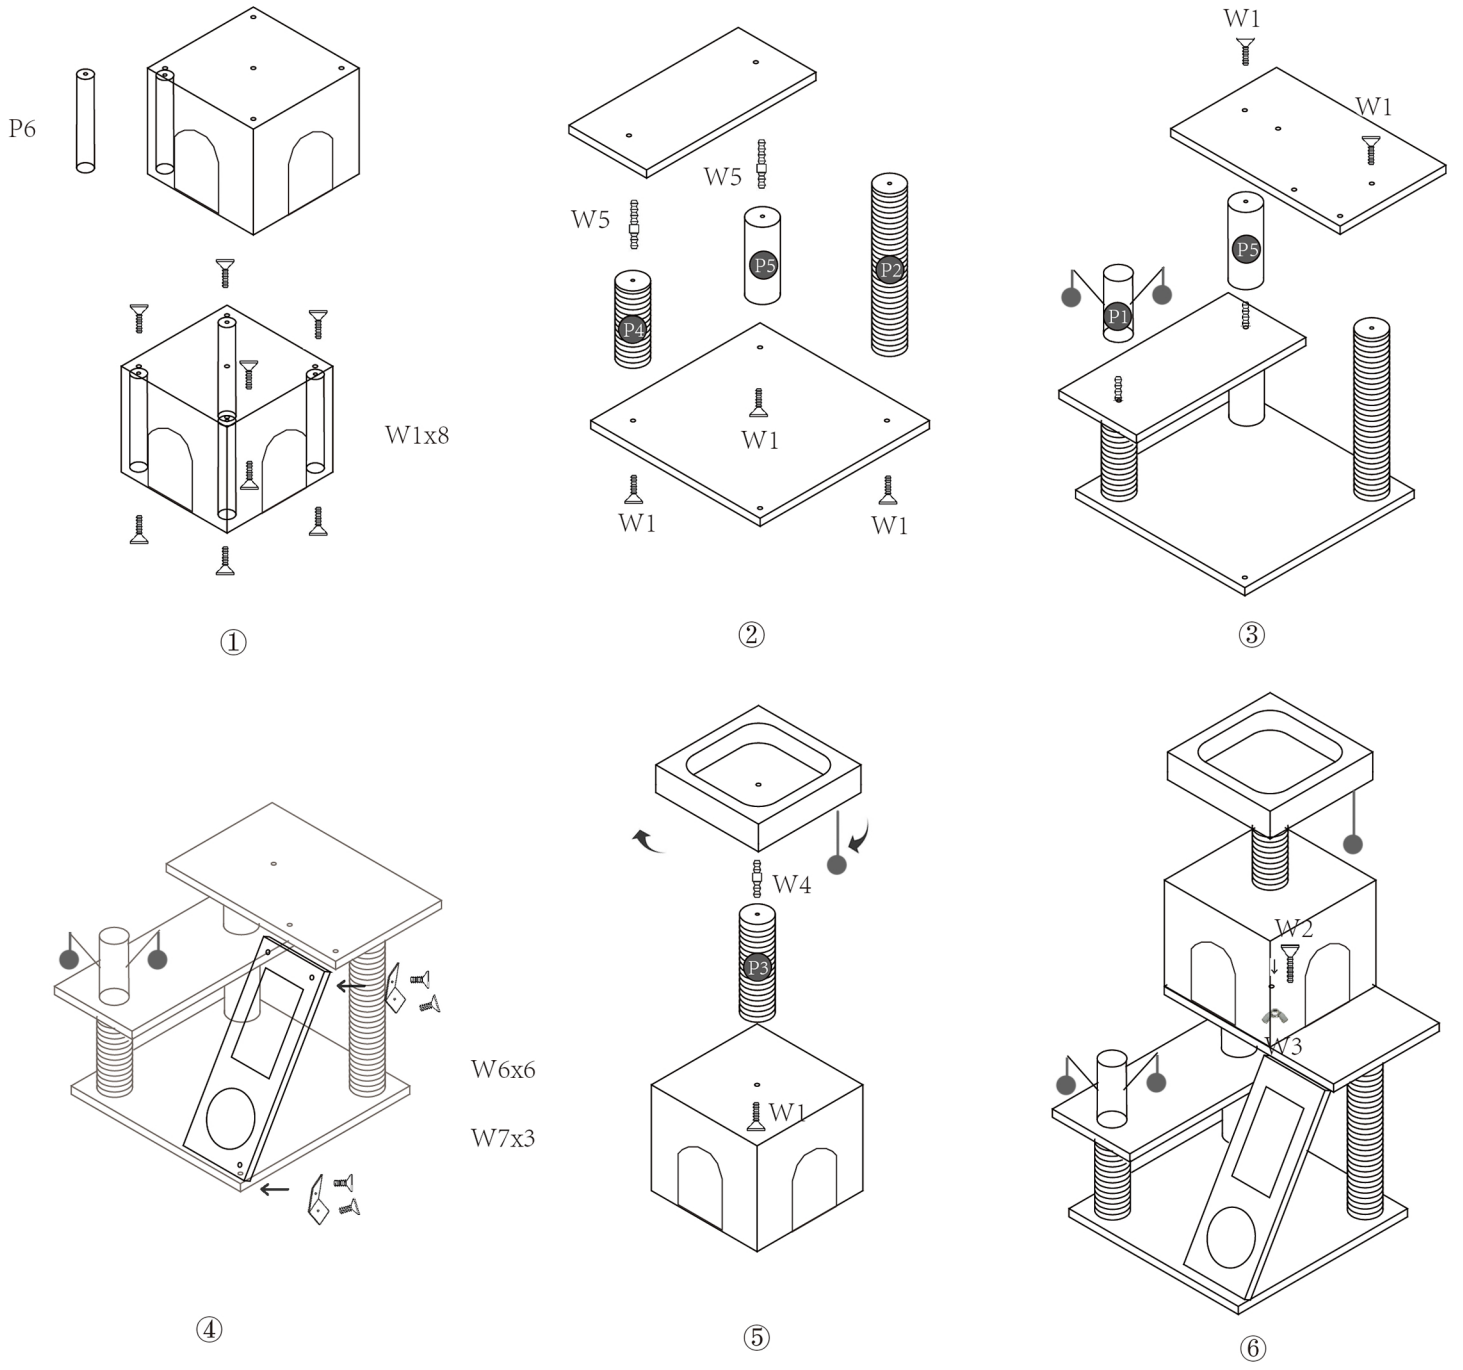

PawHut

D30-220

ASSEMBLY INSTRUCTIONS

US

001-877-644-9366
customerservice@aosom.com

CA

001-855-537-6088
customerservice@aosom.ca

UK