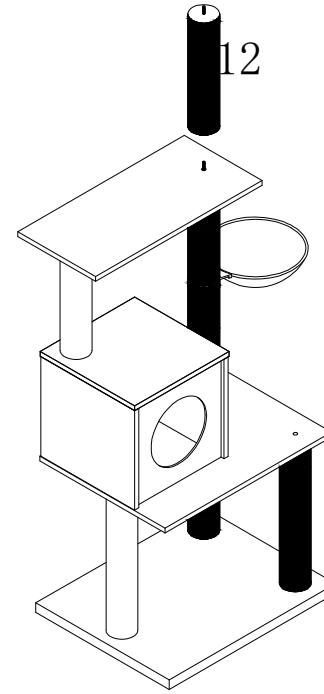

PawHut.

INdha093_GL

D30-295 D30-295V80

ASSEMBLY INSTRUCTION

1PC 600mm*480mm

1PC 600mm*450mm

1PC 600mm*280mm

1PC 340mm*340mm

1PC 316mm*310.2mm

1PC 316mm*310.2mm

2PCS 338mm*310mm

1PC

1PC

1PC SIZE 400mm

11

2PCS SIZE 400mm

16

1PC

17

1PC 330mm*320mm

Accessory	Size	Quantity
A 	8pcs+1pc
B 	8pcs+1pc
C 	8mm*40mm	8pcs+2pcs
D 	10mm*40mm	6pcs
E 	10mm*85mm	3pcs
F 	5mm	1pc

01

B=8pcs
C=8pcs

02

A=4pcs

08

E=1pc

09

D=1pc
E=1pc

10

11

Done