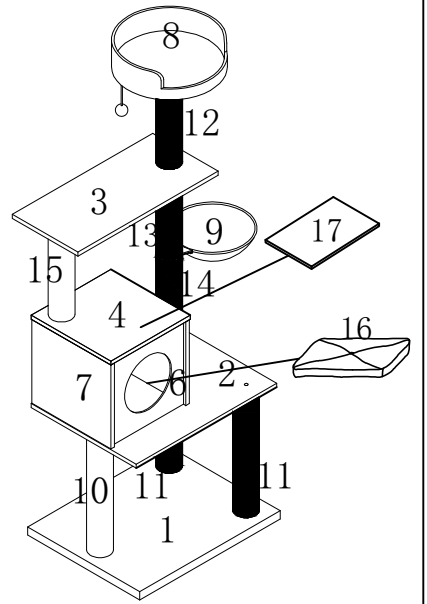

PawHut.

INdha093_GL

D30-295 D30-295V80

ASSEMBLY INSTRUCTION

1PC 600mm*480mm

1PC 600mm*450mm

1PC 600mm*280mm

1PC 340mm*340mm

1PC 316mm*310.2mm

1PC 316mm*310.2mm

2PCS 338mm*310mm

1PC

1PC

1PC SIZE 400mm

11

2PCS SIZE 400mm

12

1PC SIZE 350mm

13

1PC SIZE 350mm

14

1PC SIZE 320mm

15

1PC SIZE 350mm

16

1PC

17

1PC 330mm*320mm

Accessory	Size	Quantity
A 	8pcs+1pc
B 	8pcs+1pc
C 	8mm*40mm	8pcs+2pcs
D 	10mm*40mm	6pcs
E 	10mm*85mm	3pcs
F 	5mm	1pc

01

B=8pcs
C=8pcs

02