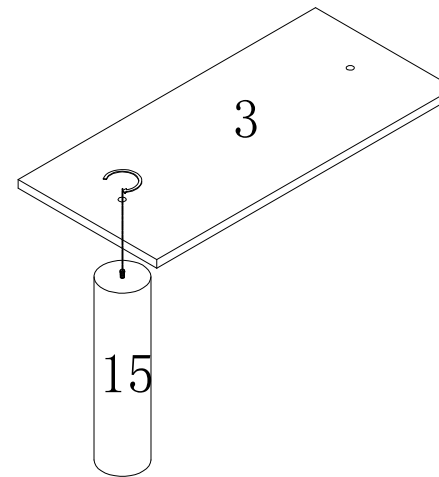

PawHut.

INdha093_GL

D30-295 D30-295V80

ASSEMBLY INSTRUCTION

1PC 600mm*480mm

1PC 600mm*450mm

1PC 600mm*280mm

1PC 340mm*340mm

1PC 316mm*310.2mm

1PC 316mm*310.2mm

2PCS 338mm*310mm

1PC

1PC

1PC SIZE 400mm

11

2PCS SIZE 400mm

16

1PC

17

1PC 330mm*320mm

Accessory	Size	Quantity
A 	8pcs+1pc
B 	8pcs+1pc
C 	8mm*40mm	8pcs+2pcs
D 	10mm*40mm	6pcs
E 	10mm*85mm	3pcs
F 	5mm	1pc

01

B=8pcs
C=8pcs

02