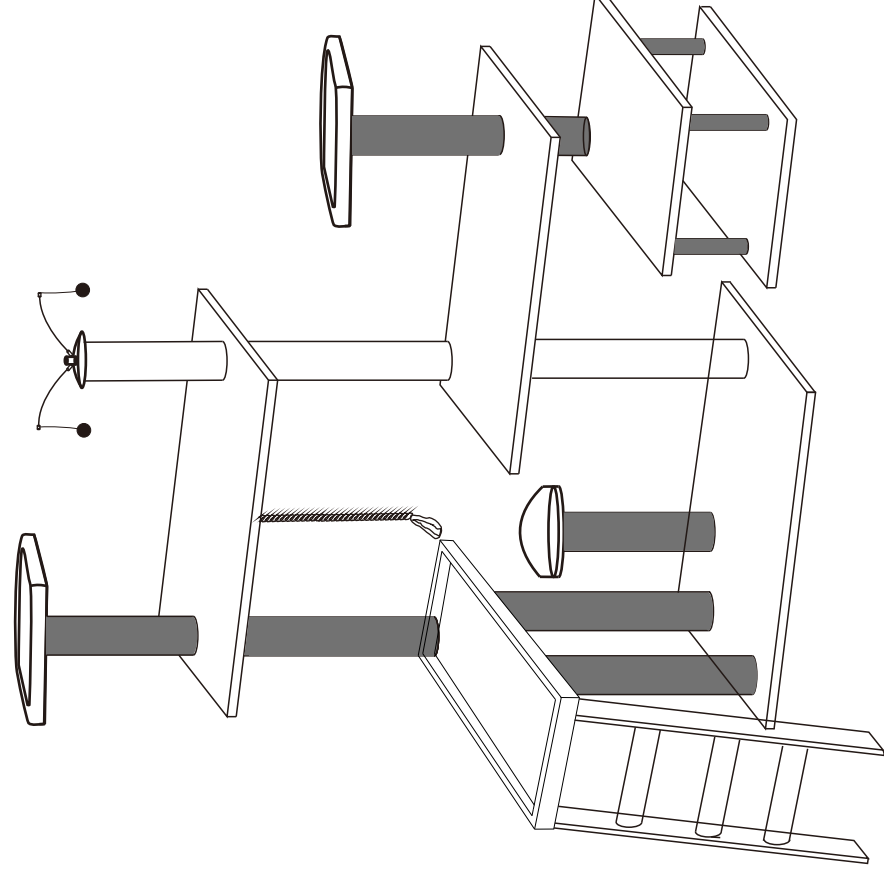

# PawHut.

INdha096\_GL

**D30-299V01 D30-299V80**

**ASSEMBLY INSTRUCTION**

# CAT FURNITURE

1PC SIZE 600mm\*400mm\*20mm

1PC SIZE 400mm\*400mm\*20mm

1PC

1PC SIZE 400\*mm\*400mm\*20mm

1PC

1PC SIZE 600mm\*310mm\*20mm

1PC SIZE 600mm\*310mm\*20mm

8

2PC

1PC

3PCS SIZE 460mm

3PCS SIZE 460mm

4PCS SIZE 270mm

1PC SIZE 170mm

2PCS SIZE 300mm

1PC SIZE 300mm

3PCS SIZE 200mm

2PCS SIZE 550mm

1PC

1PC SIZE 250mm

Accessory	Size	Quantity
A	10mm*40mm	7pcs
B	6mm*16mm	4pcs
C	6mm*35mm	14pcs
D	10mm*85mm	4pcs
H	—	2pcs
I	5mm	1pc
J	4mm	1pc

US

001-877-644-9366  
customerservice@aosom.com