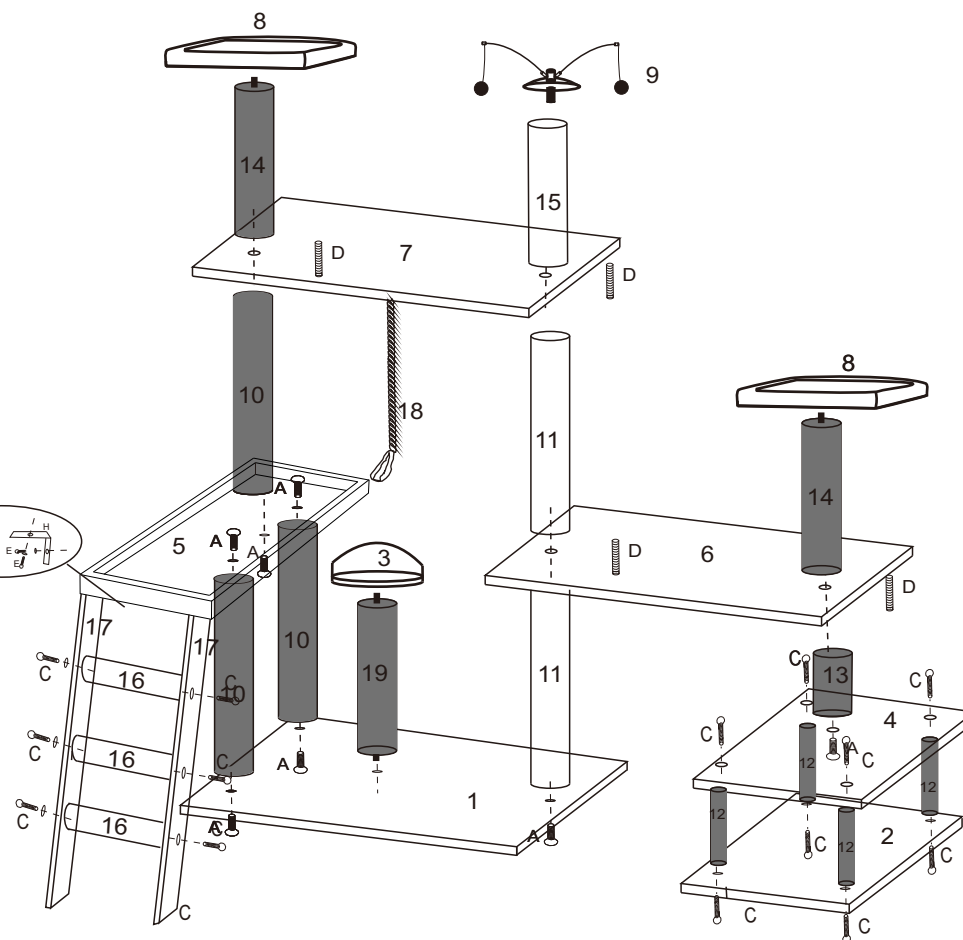

# CAT FURNITURE

1PC SIZE 600mm\*400mm\*20mm

1PC SIZE 400mm\*400mm\*20mm

1PC

1PC SIZE 400\*mm\*400mm\*20mm

1PC

1PC SIZE 600mm\*310mm\*20mm

1PC SIZE 600mm\*310mm\*20mm

1PC SIZE 300mm

3PCS SIZE 200mm

2PCS SIZE 550mm

1PC

1PC SIZE 250mm

Accessory	Size	Quantity
A	10mm*40mm	7pcs
B	6mm*16mm	4pcs
C	6mm*35mm	14pcs
D	10mm*85mm	4pcs
H	—	2pcs
I	5mm	1pc
J	4mm	1pc

US

001-877-644-9366  
customerservice@aosom.com