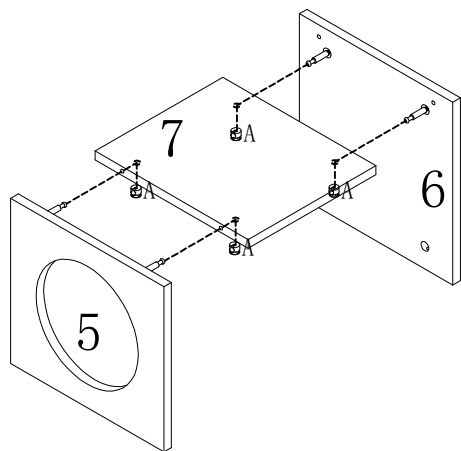

PawHut.

INdha098_GL

D30-301 D30-301V01

ASSEMBLY INSTRUCTION

 <p>1 1PC SIZE</p>	 <p>7 1PC SIZE 300mm*250mm</p>
 <p>2 1PC SIZE</p>	 <p>8 1PC SIZE</p>
 <p>3 3PCS SIZE 600mm</p>	 <p>9 1PC SIZE</p>
 <p>4 1PC SIZE 480mm*280mm</p>	 <p>10 1PC SIZE</p>
 <p>5 1PC SIZE 300mm*280mm</p>	
 <p>6 1PC SIZE 300mm*310mm</p>	

Accessory	Size	Quantity	Accessory	Size	Quantity
A 	8pcs+1pc	F 	8mm*40mm	10pcs
B 	8pcs+1pc	G 	3.5mm*30mm	4pcs
C 	10mm*40mm	4pcs		5mm	1pc
D 	10mm*85mm	1pc		4mm	1pc
E 	5mm*60mm	10pcs			

 B=8PCS

01

02

 A=4PCS