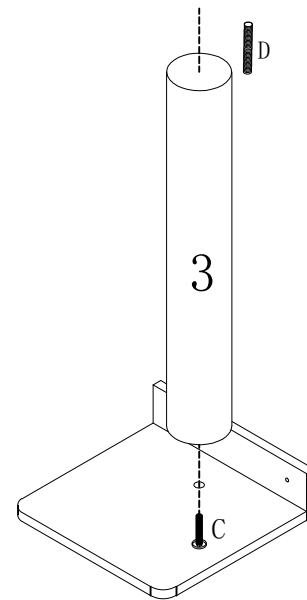

05

C=1PCS

D=1PCS