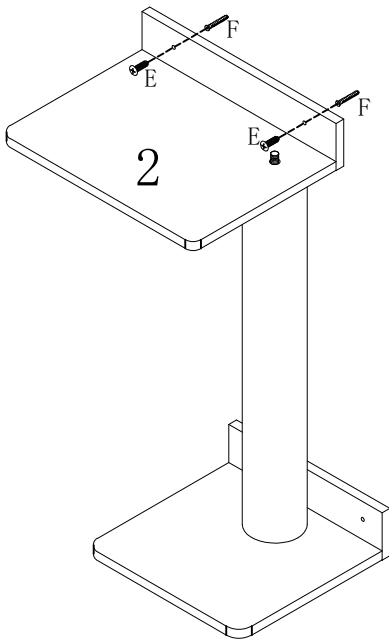

06

E=2PCS
F=2PCS