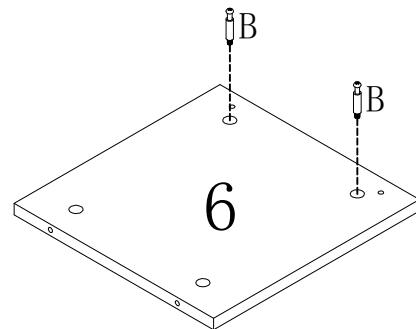

PawHut.

INdha098_GL

D30-301 D30-301V01

ASSEMBLY INSTRUCTION

 <p>1 1PC SIZE</p>	 <p>7 1PC SIZE 300mm*250mm</p>
 <p>2 1PC SIZE</p>	 <p>8 1PC SIZE</p>
 <p>3 3PCS SIZE 600mm</p>	 <p>9 1PC SIZE</p>
 <p>4 1PC SIZE 480mm*280mm</p>	 <p>10 1PC SIZE</p>
 <p>5 1PC SIZE 300mm*280mm</p>	
 <p>6 1PC SIZE 300mm*310mm</p>	

Accessory	Size	Quantity	Accessory	Size	Quantity
A 	8pcs+1pc	F 	8mm*40mm	10pcs
B 	8pcs+1pc	G 	3.5mm*30mm	4pcs
C 	10mm*40mm	4pcs		5mm	1pc
D 	10mm*85mm	1pc		4mm	1pc
E 	5mm*60mm	10pcs			

 B=8PCS

01

02

 A=4PCS