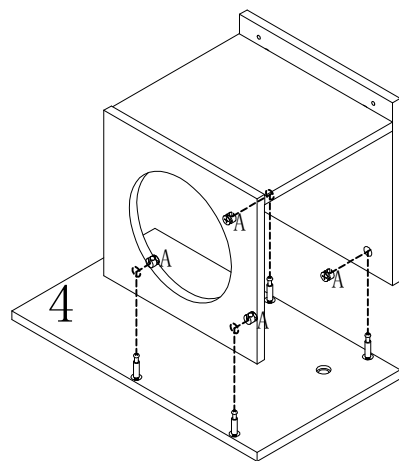

B=8PCS

01

02

A=4PCS

03

A=4PCS

04

E=2PCS

F=2PCS

05

C=1PCS

D=1PCS