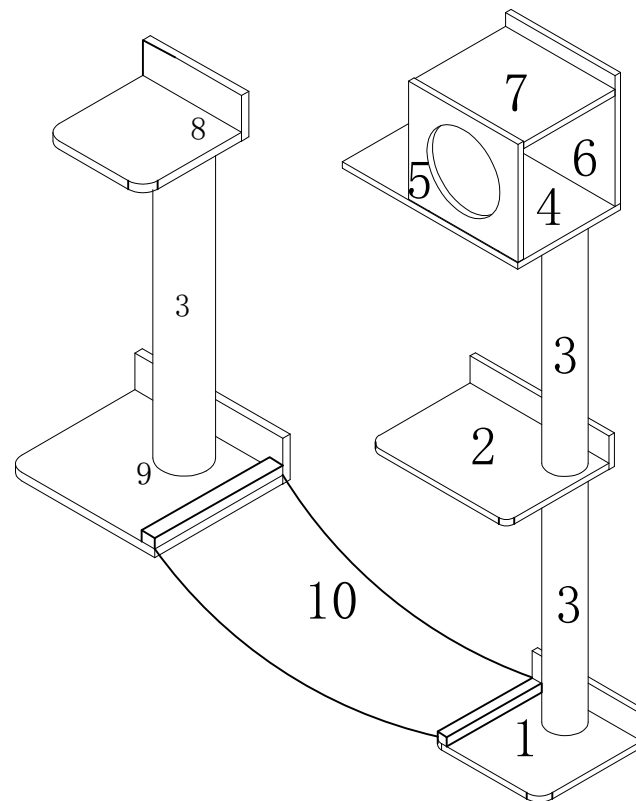

PawHut.

INdha098_GL

D30-301 D30-301V01

ASSEMBLY INSTRUCTION

 <p>1 1PC SIZE</p>	 <p>7 1PC SIZE 300mm*250mm</p>
 <p>2 1PC SIZE</p>	 <p>8 1PC SIZE</p>
 <p>3 3PCS SIZE 600mm</p>	 <p>9 1PC SIZE</p>
 <p>4 1PC SIZE 480mm*280mm</p>	 <p>10 1PC SIZE</p>
 <p>5 1PC SIZE 300mm*280mm</p>	
 <p>6 1PC SIZE 300mm*310mm</p>	

Accessory	Size	Quantity	Accessory	Size	Quantity
A 	8pcs+1pc	F 	8mm*40mm	10pcs
B 	8pcs+1pc	G 	3.5mm*30mm	4pcs
C 	10mm*40mm	4pcs		5mm	1pc
D 	10mm*85mm	1pc		4mm	1pc
E 	5mm*60mm	10pcs			

 B=8PCS

01

02

 A=4PCS