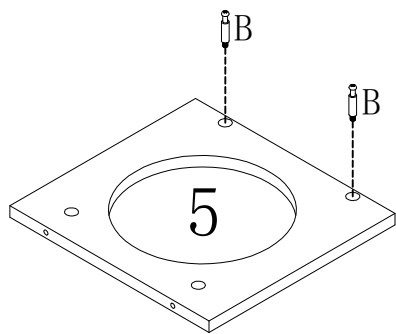

PawHut.

INdha098_GL

D30-301 D30-301V01

ASSEMBLY INSTRUCTION

 <p>1 1PC SIZE</p>	 <p>7 1PC SIZE 300mm*250mm</p>
 <p>2 1PC SIZE</p>	 <p>8 1PC SIZE</p>
 <p>3 3PCS SIZE 600mm</p>	 <p>9 1PC SIZE</p>
 <p>4 1PC SIZE 480mm*280mm</p>	 <p>10 1PC SIZE</p>
 <p>5 1PC SIZE 300mm*280mm</p>	
 <p>6 1PC SIZE 300mm*310mm</p>	

Accessory	Size	Quantity	Accessory	Size	Quantity
A 	8pcs+1pc	F 	8mm*40mm	10pcs
B 	8pcs+1pc	G 	3.5mm*30mm	4pcs
C 	10mm*40mm	4pcs		5mm	1pc
D 	10mm*85mm	1pc		4mm	1pc
E 	5mm*60mm	10pcs			

 B=8PCS

01

02

 A=4PCS