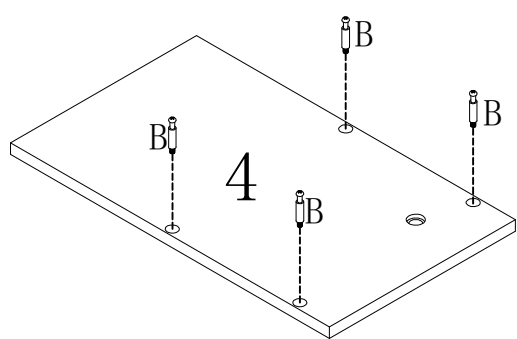

PawHut.

INdha098_GL

D30-301 D30-301V01

ASSEMBLY INSTRUCTION

 <p>1 1PC SIZE</p>	 <p>7 1PC SIZE 300mm*250mm</p>
 <p>2 1PC SIZE</p>	 <p>8 1PC SIZE</p>
 <p>3 3PCS SIZE 600mm</p>	 <p>9 1PC SIZE</p>
 <p>4 1PC SIZE 480mm*280mm</p>	 <p>10 1PC SIZE</p>
 <p>5 1PC SIZE 300mm*280mm</p>	
 <p>6 1PC SIZE 300mm*310mm</p>	

Accessory	Size	Quantity	Accessory	Size	Quantity
A 	8pcs+1pc	F 	8mm*40mm	10pcs
B 	8pcs+1pc	G 	3.5mm*30mm	4pcs
C 	10mm*40mm	4pcs		5mm	1pc
D 	10mm*85mm	1pc		4mm	1pc
E 	5mm*60mm	10pcs			

 B=8PCS

01

02

 A=4PCS