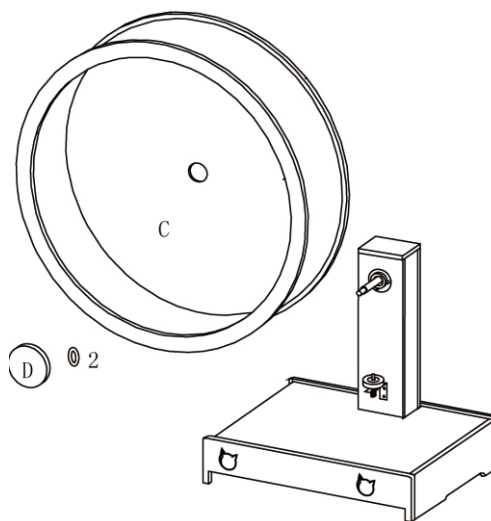

PawHut

INdha108_GL

D30-306

READ AND SAVE THESE INSTRUCTIONS FOR FUTURE USE

ASSEMBLY INSTRUCTION

1X 45*29*15cm A

1X D60*18cm C

1X 10*7*52cm B

1X D10*1.8cm D

3X  D5*40mm (1)

1X  D24mm (2)

1X  D35mm (3)

Ax1
Bx1
(1)x3
(3)x1

01

Cx1
Dx2
(2)x1

02