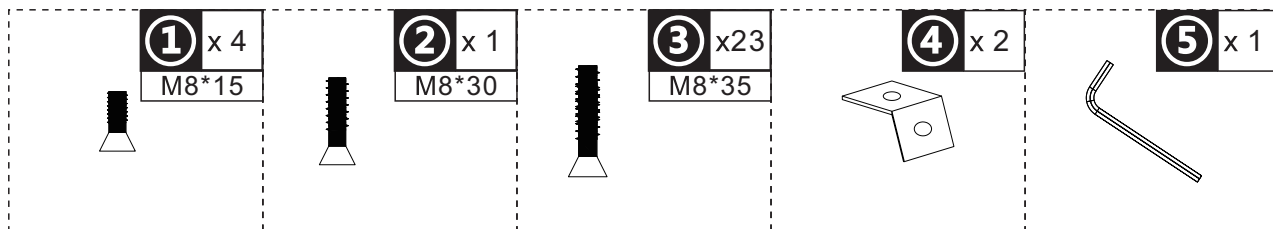

PawHut®

INdha110V01_GL

D30-286

IMPORTANT, RETAIN FOR FUTURE REFERENCE: READ CAREFULLY

ASSEMBLY & INSTRUCTION MANUAL

US

001-877-644-9366
customerservice@aosom.com

CA