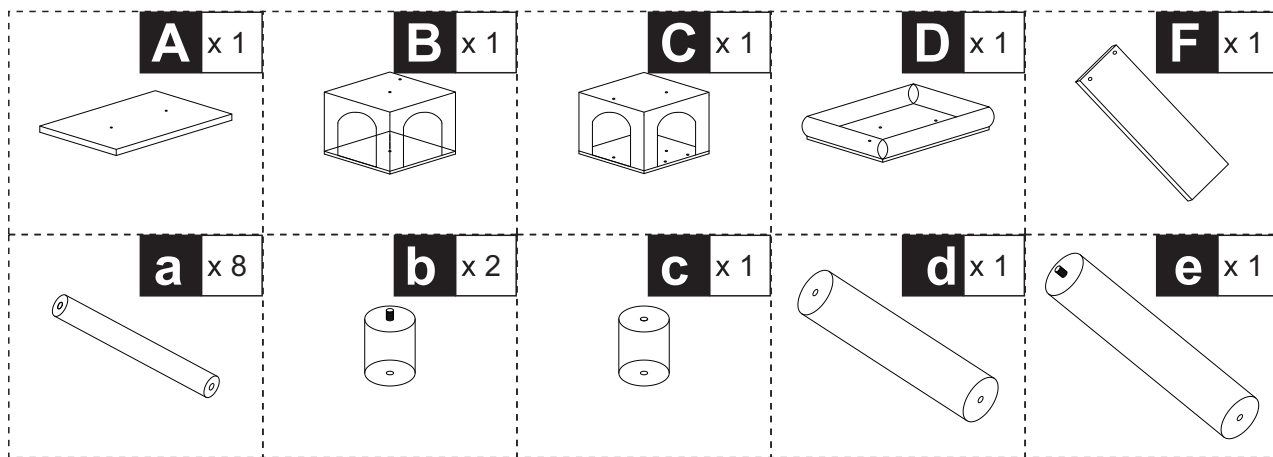

PawHut®

INdha110V01_GL

D30-286

IMPORTANT, RETAIN FOR FUTURE REFERENCE: READ CAREFULLY

ASSEMBLY & INSTRUCTION MANUAL

US

001-877-644-9366
customerservice@aosom.com

CA