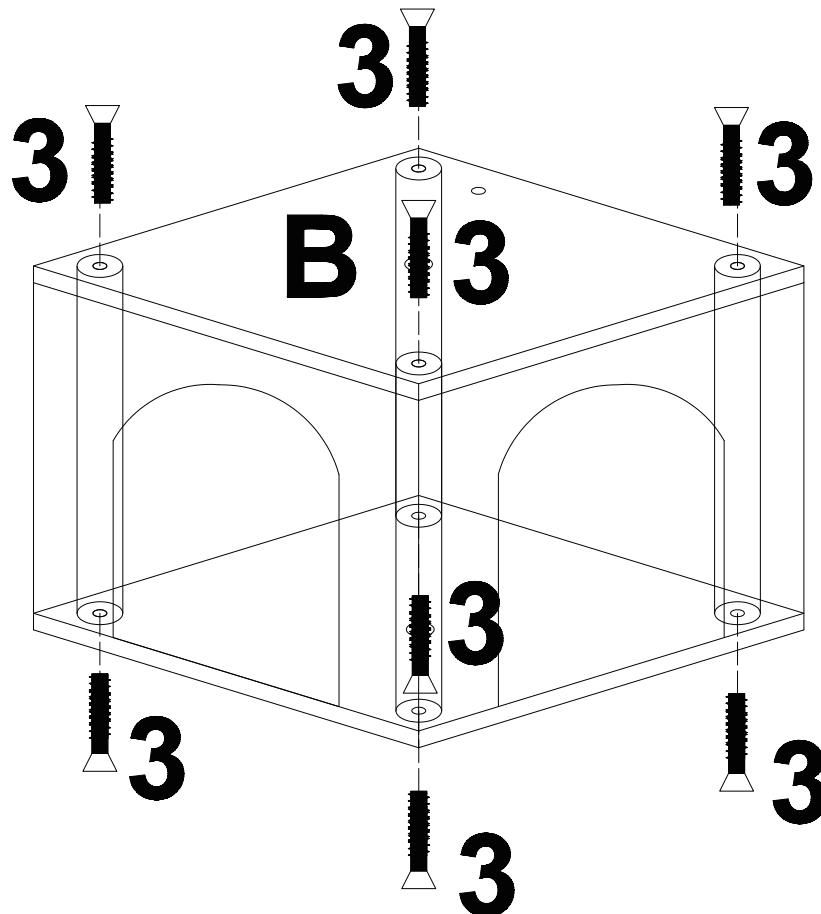

PawHut®

INdha110V01_GL

D30-286

IMPORTANT, RETAIN FOR FUTURE REFERENCE: READ CAREFULLY

ASSEMBLY & INSTRUCTION MANUAL

US

001-877-644-9366
customerservice@aosom.com

CA