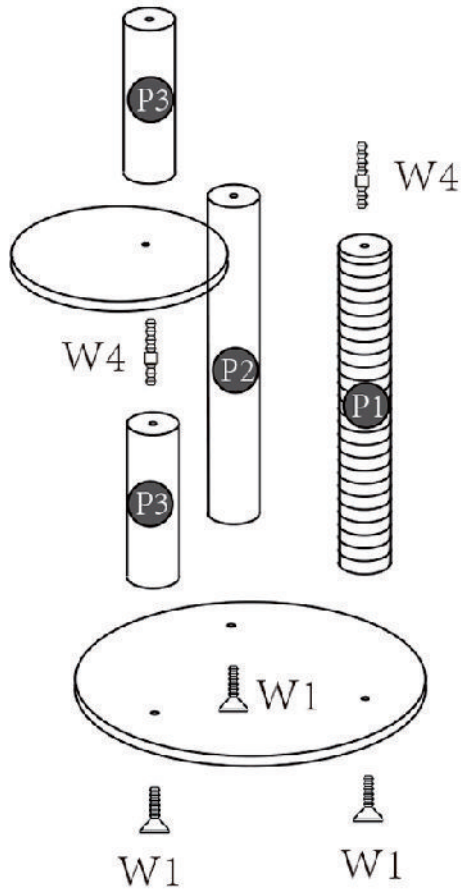

PawHut

INdha122V01_GL

D30-274

IMPORTANT, RETAIN FOR FUTURE REFERENCE: READ CAREFULLY

ASSEMBLY & INSTRUCTION MANUAL

PARTS

A x 1

B x 1

C x 1

D x 1

E x 1

P1 x 2

P2 x 1

P3 x 3

P4 x 3

HARDWARE

W1 x 14

W2 x 1

W3 x 1

W4 x 2

W5 x 1

P4x3

W1x6

US