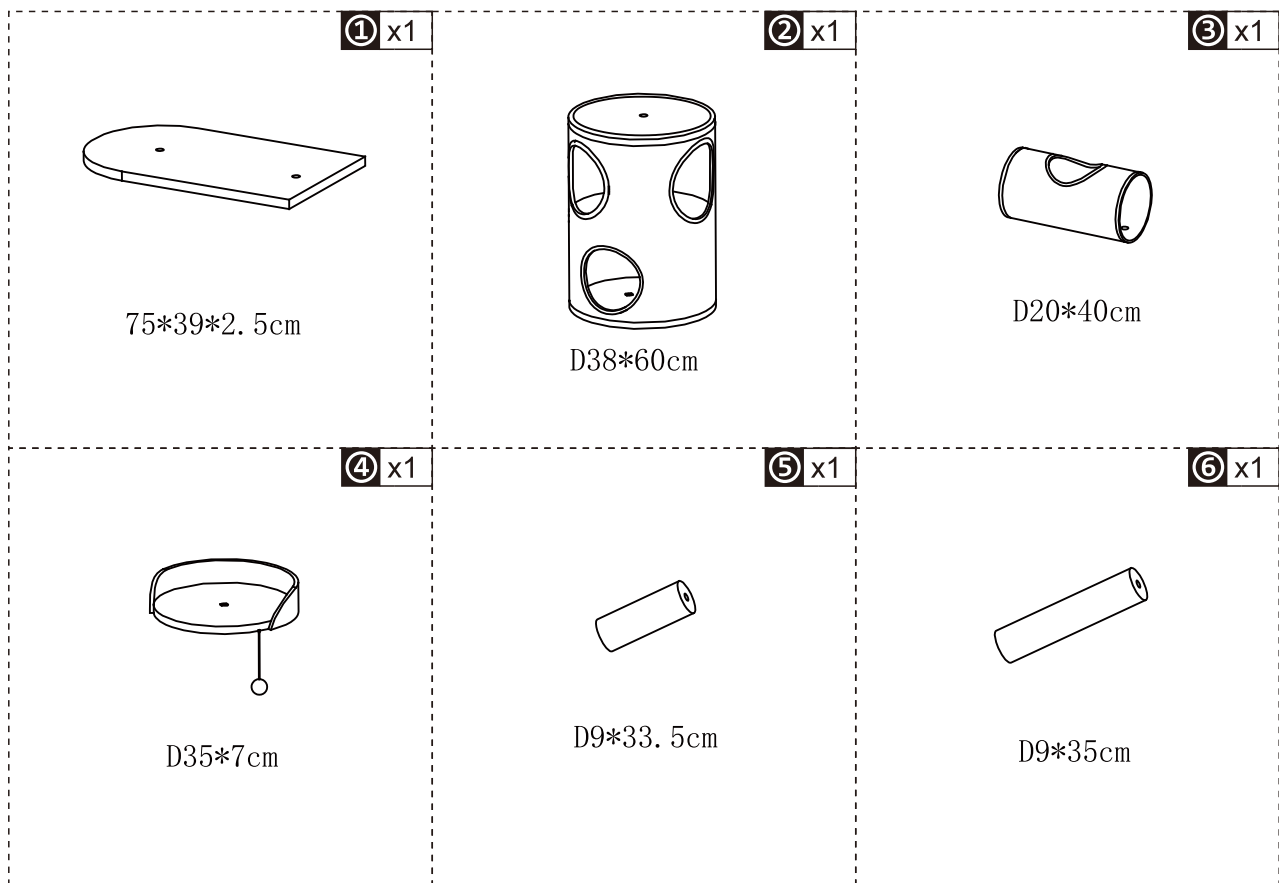

PawHut

INdha173_GL

D30-411

IMPORTANT, RETAIN FOR FUTURE REFERENCE: READ CAREFULLY

ASSEMBLY & INSTRUCTION MANUAL

PARTS

HARDWARE