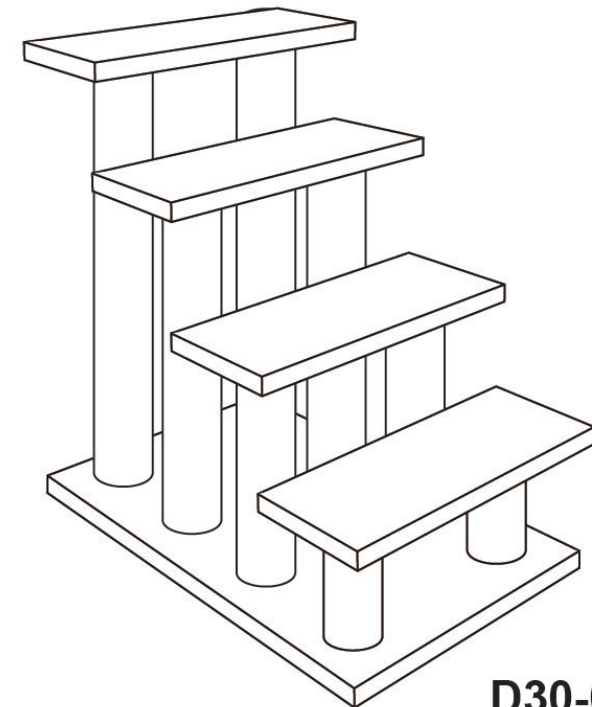

PawHut

Accessory	Size	Quantity
	8MM*40MM	8
	5#	1

2pcs

2pcs

2pcs

2pcs

D30-006