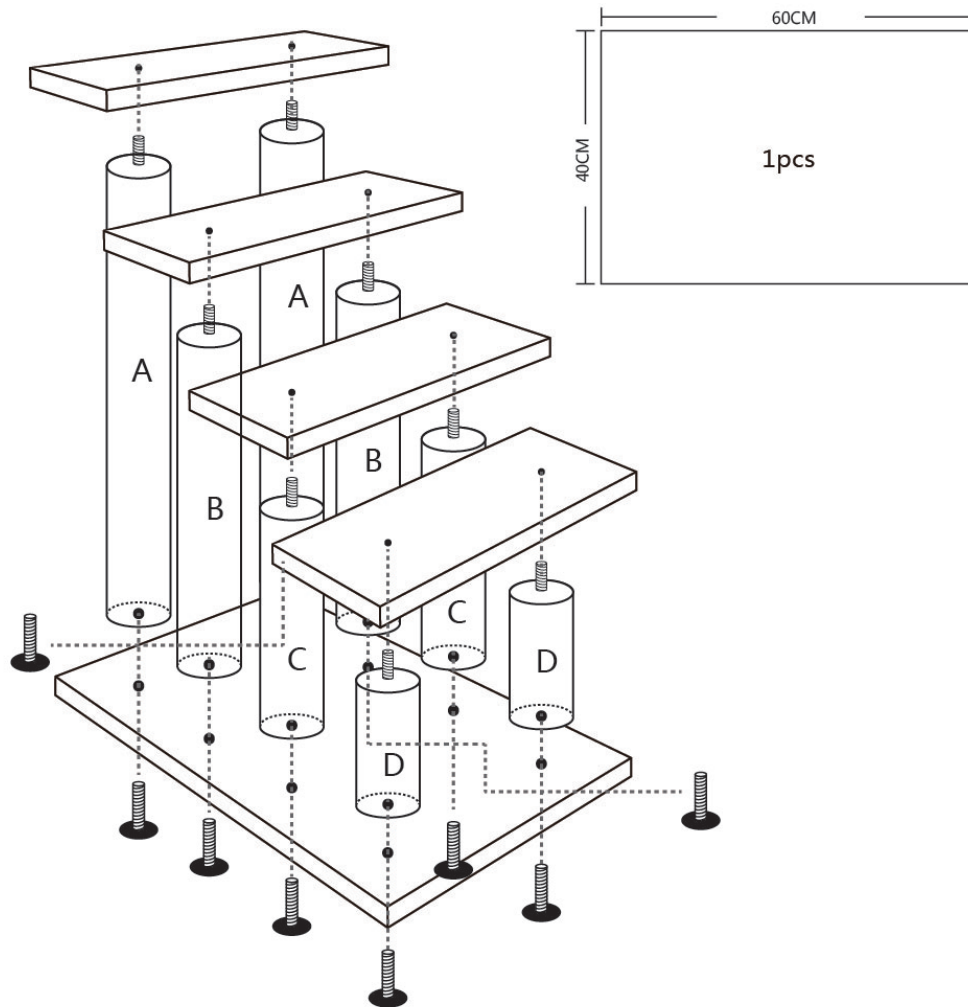

PawHut

Accessory	Size	Quantity
	8MM*40MM	8
	5#	1

2pcs

2pcs

2pcs

2pcs

D30-006