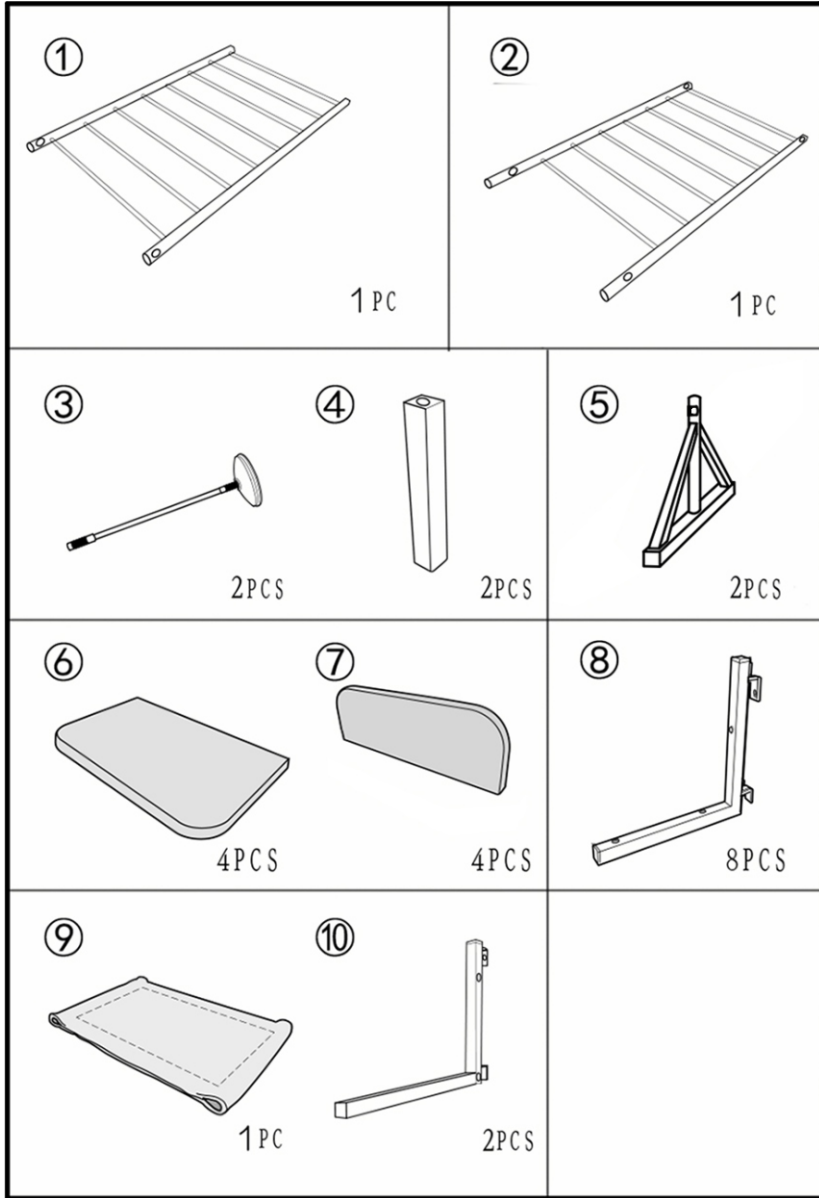

PawHut

INdhb037V01_GL

D6-0044

IMPORTANT, RETAIN FOR FUTURE REFERENCE: READ CAREFULLY

ASSEMBLY INSTRUCTION

PARTS

HARDWARE

Bx4
Cx4

01

Ax4
Cx4

02

x4

Ex2

03

Ex2

04