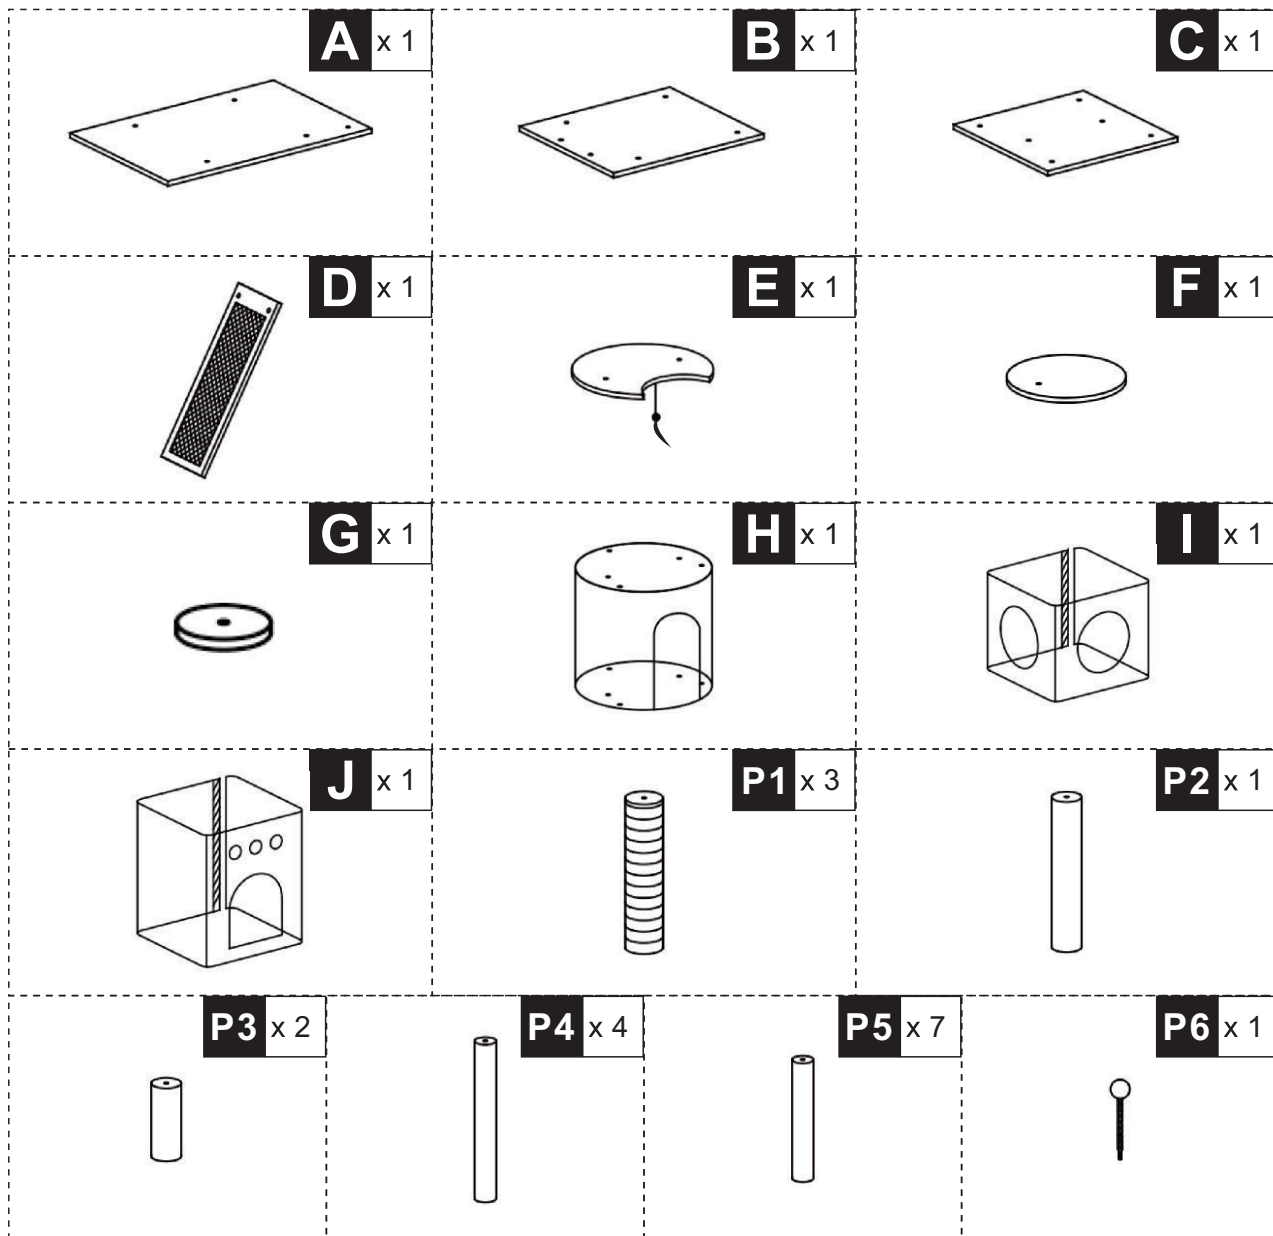

PawHut

INdhb070_GL

D30-363_D30-363V80

IMPORTANT, RETAIN FOR FUTURE REFERENCE: READ CAREFULLY

ASSEMBLY & INSTRUCTION MANUAL

PARTS

HARDWARE

P5x3