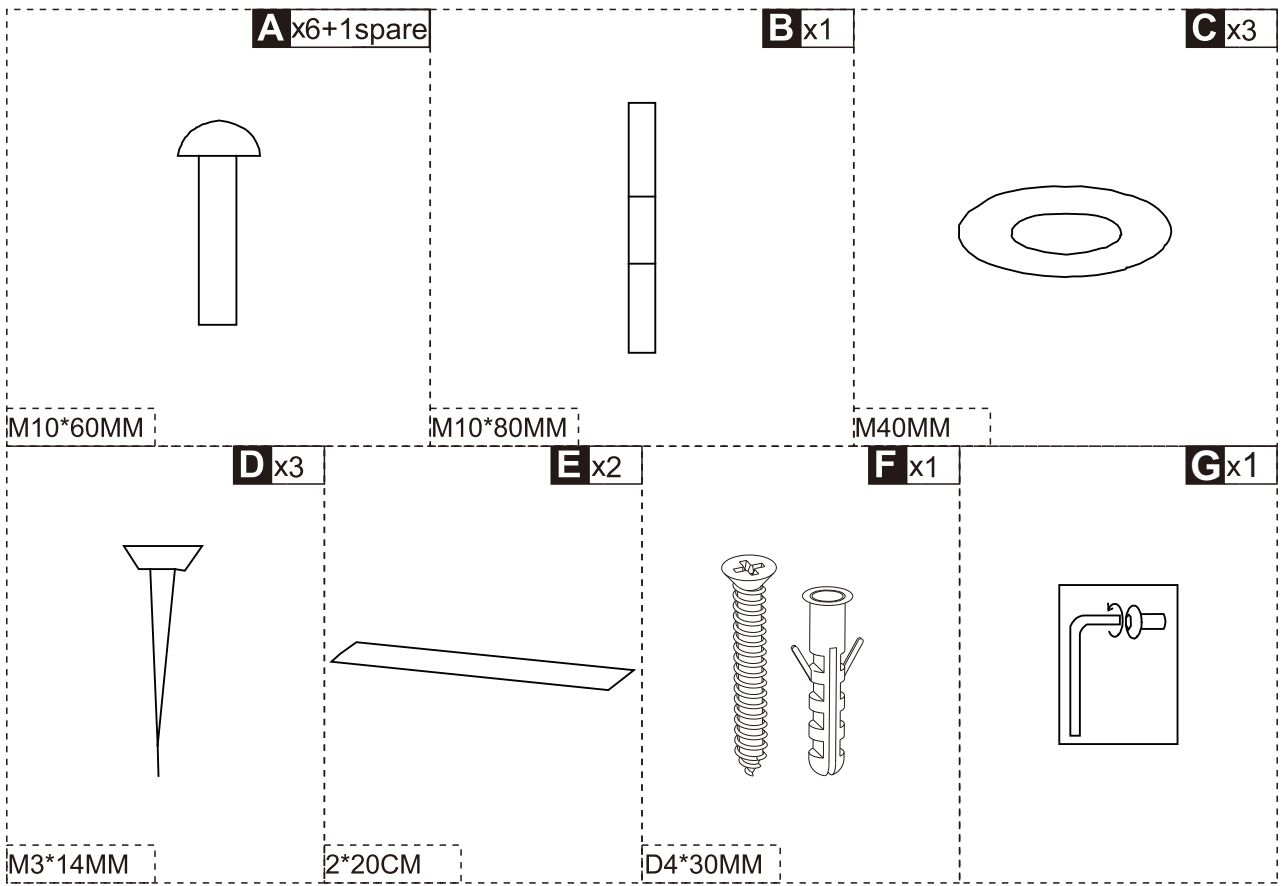

PawHut

INdhb084_GL

D30-414

IMPORTANT, RETAIN FOR FUTURE REFERENCE: READ CAREFULLY

ASSEMBLY & INSTRUCTION MANUAL

① x1

D59.5*1.8cm

② x1

59.5*45*1.5cm

③ x1

D45*27.4cm

④ x1

D36*16cm

⑤ x1

D41*7.5cm

⑥ x2

D12*30cm

⑦ x2

D12*60cm

⑧ x1

D47*10cm

⑨ x1

D38cm

⑩ x1

D39.5cm

④ x1

⑧ x1

⑨ x1

⑩ x1

D x3

E x2

F x1