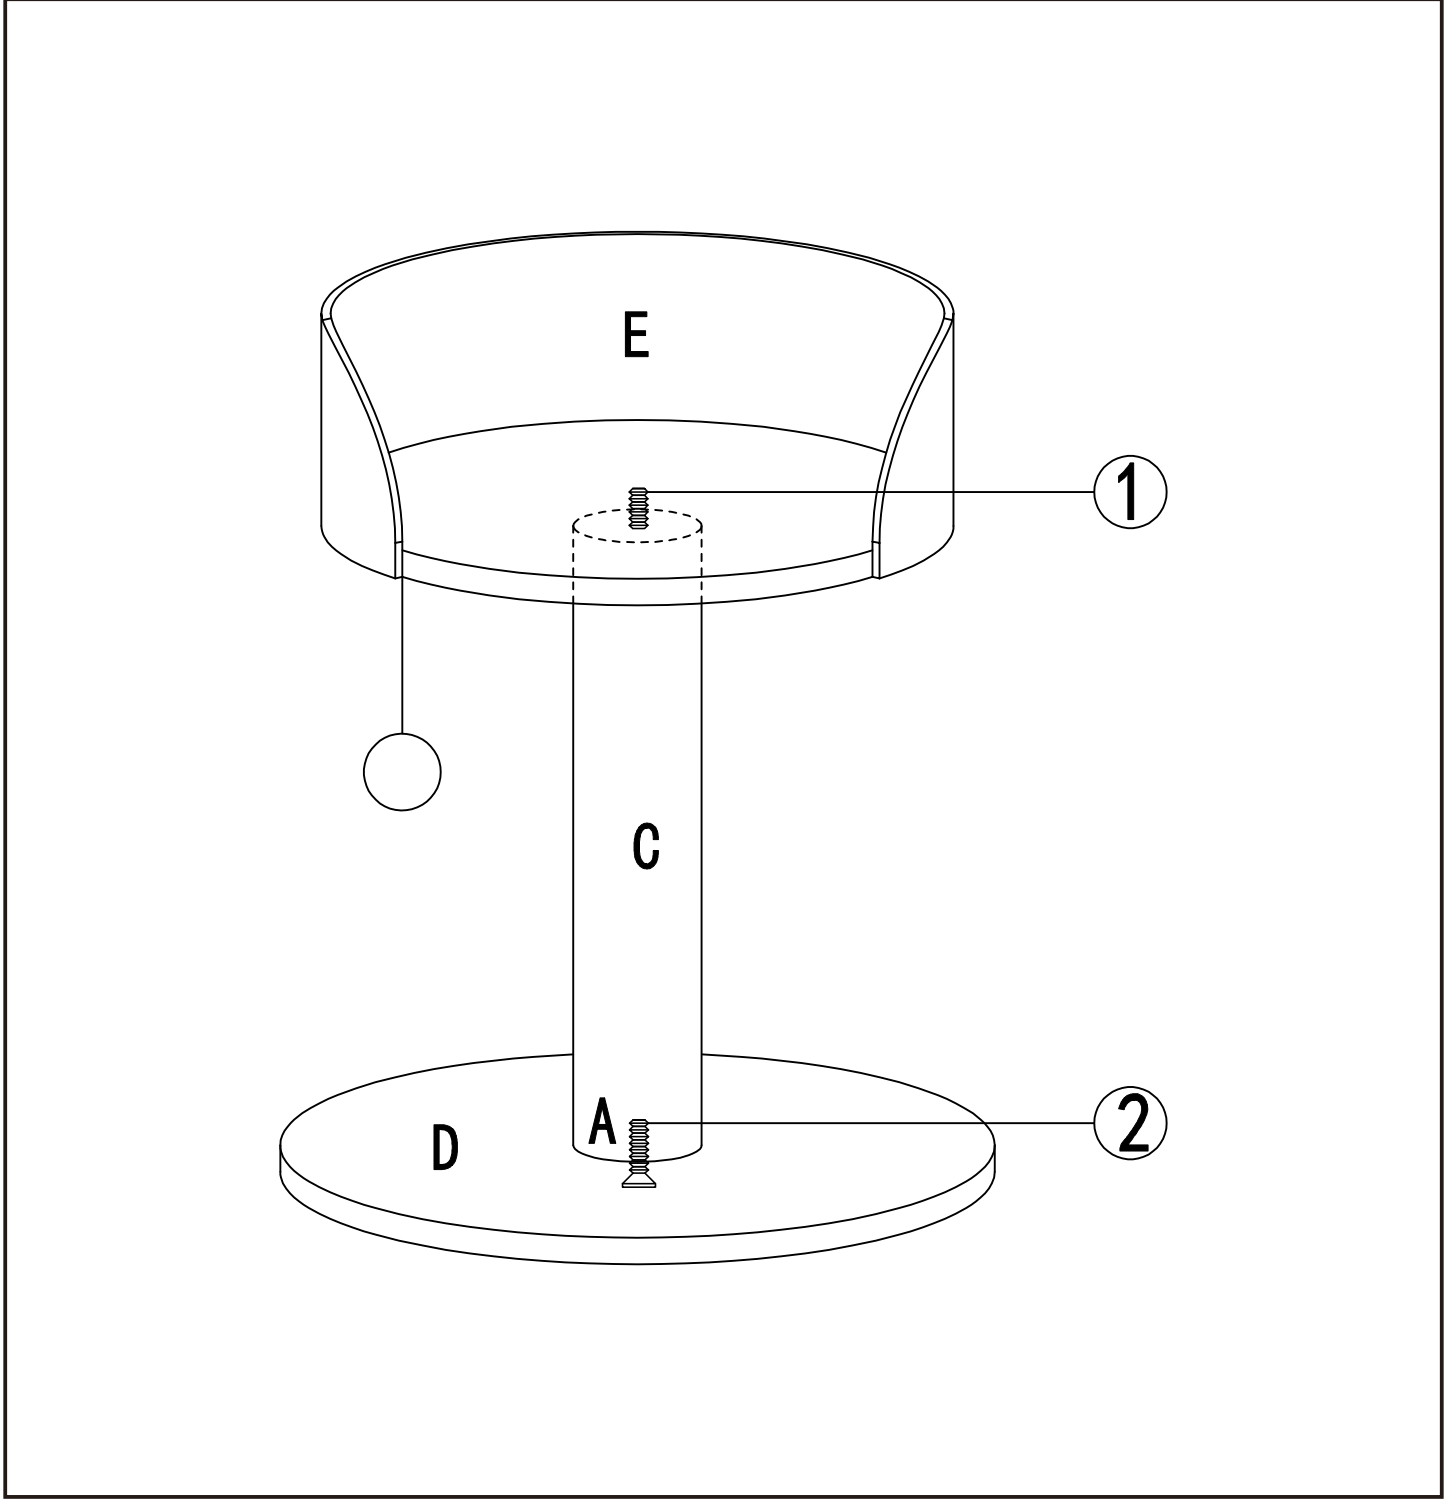

PawHut

INdhc001_GL

D30-329

READ AND SAVE THIS INSTRUCTION FOR FUTURE USE

ASSEMBLY INSTRUCTION

<p>A</p>  <p>M8*40mm 1PC</p>	<p>B</p>  <p>1PC</p>	<p>C</p>  <p>35cm 1PC</p>	<p>D</p>  <p>1PC</p>	<p>E</p>  <p>1PC</p>
--	--	---	---	--