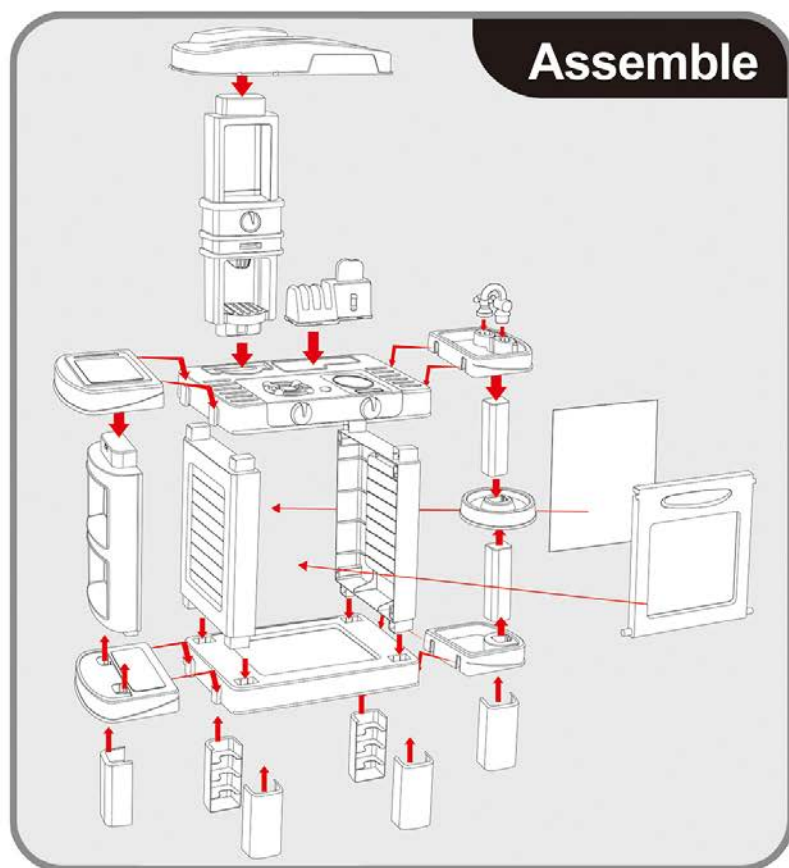

4. Exhausted batteries are to be removed from the toy.
5. Non-rechargeable batteries are not to be recharged.
6. Rechargeable batteries are to be removed from the toy before being charged. (if removable). Batteries are to be charged by adult, leaked or broken batteries are not to be charged.
7. Rechargeable batteries are only to be charged under adults' supervision.
8. Only batteries of the same or equivalent type as recommended are to be used.
9. Never put the batteries near fire or any source of heat, nor water or direct sunlight.
10. Do not dispose of battery in fire. Battery may explode or leak as a result.
11. Skin or clothing is to be washed immediately if you make contact with leaked liquid from the battery.
12. Remove batteries from the toy before prolonged storage.
13. For better preservation of rechargeable batteries, please regularly recharge it. And only a charger of the same or equivalent type as recommended are to be used.
14. Dispose of used batteries properly
15. Please retain this information for future reference.

0044-800-240-4004
enquiries@mhstar.co.uk