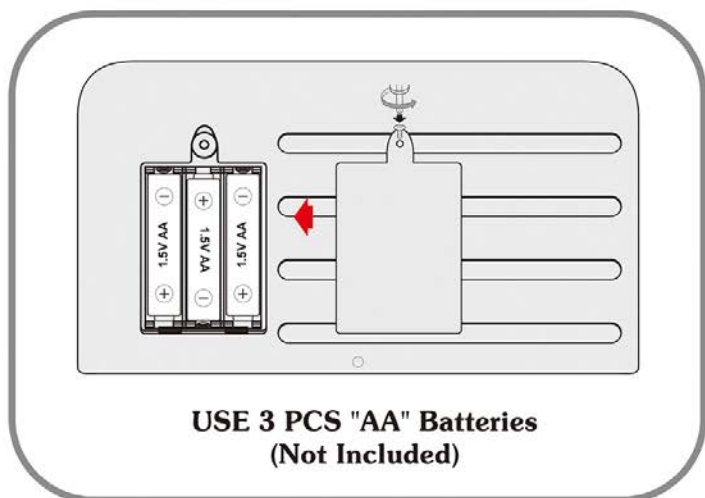

4. Exhausted batteries are to be removed from the toy.
5. Non-rechargeable batteries are not to be recharged.
6. Rechargeable batteries are to be removed from the toy before being charged. (if removable). Batteries are to be charged by adult, leaked or broken batteries are not to be charged.
7. Rechargeable batteries are only to be charged under adults' supervision.
8. Only batteries of the same or equivalent type as recommended are to be used.
9. Never put the batteries near fire or any source of heat, nor water or direct sunlight.
10. Do not dispose of battery in fire. Battery may explode or leak as a result.
11. Skin or clothing is to be washed immediately if you make contact with leaked liquid from the battery.
12. Remove batteries from the toy before prolonged storage.
13. For better preservation of rechargeable batteries, please regularly recharge it. And only a charger of the same or equivalent type as recommended are to be used.
14. Dispose of used batteries properly
15. Please retain this information for future reference.

0044-800-240-4004
enquiries@mhstar.co.uk