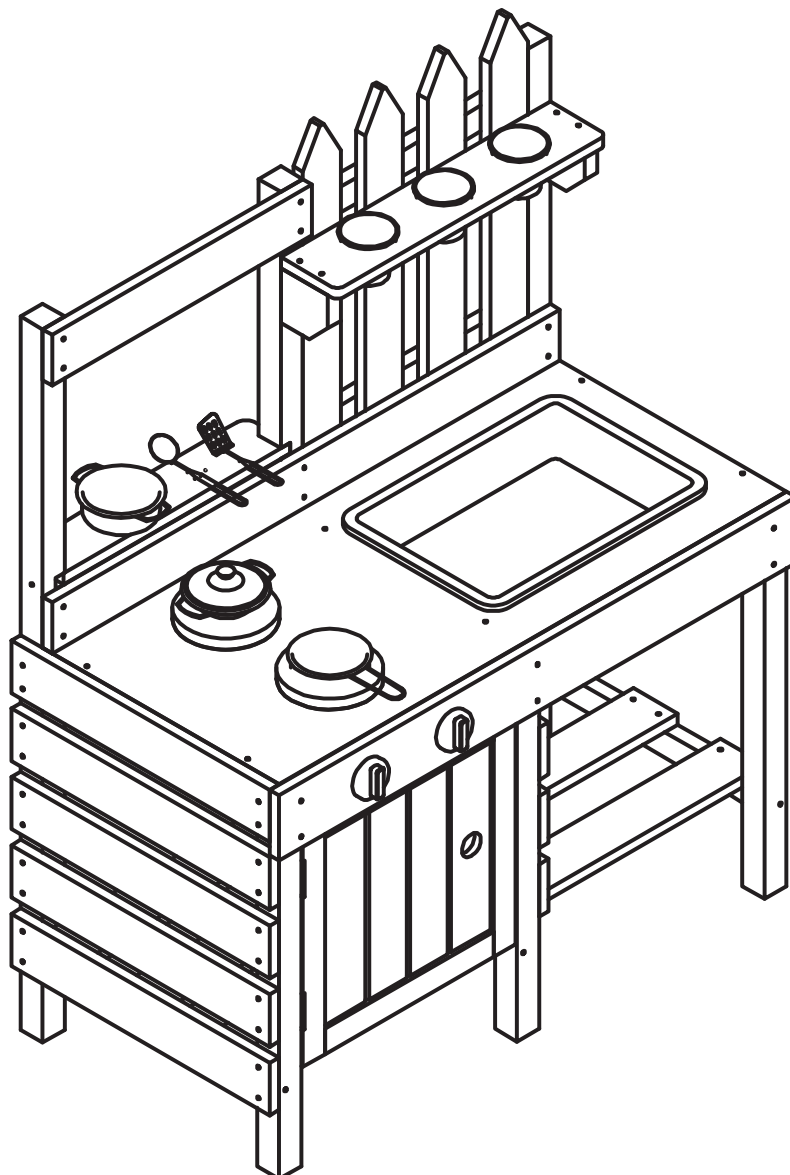

INfba021_GL

350-134